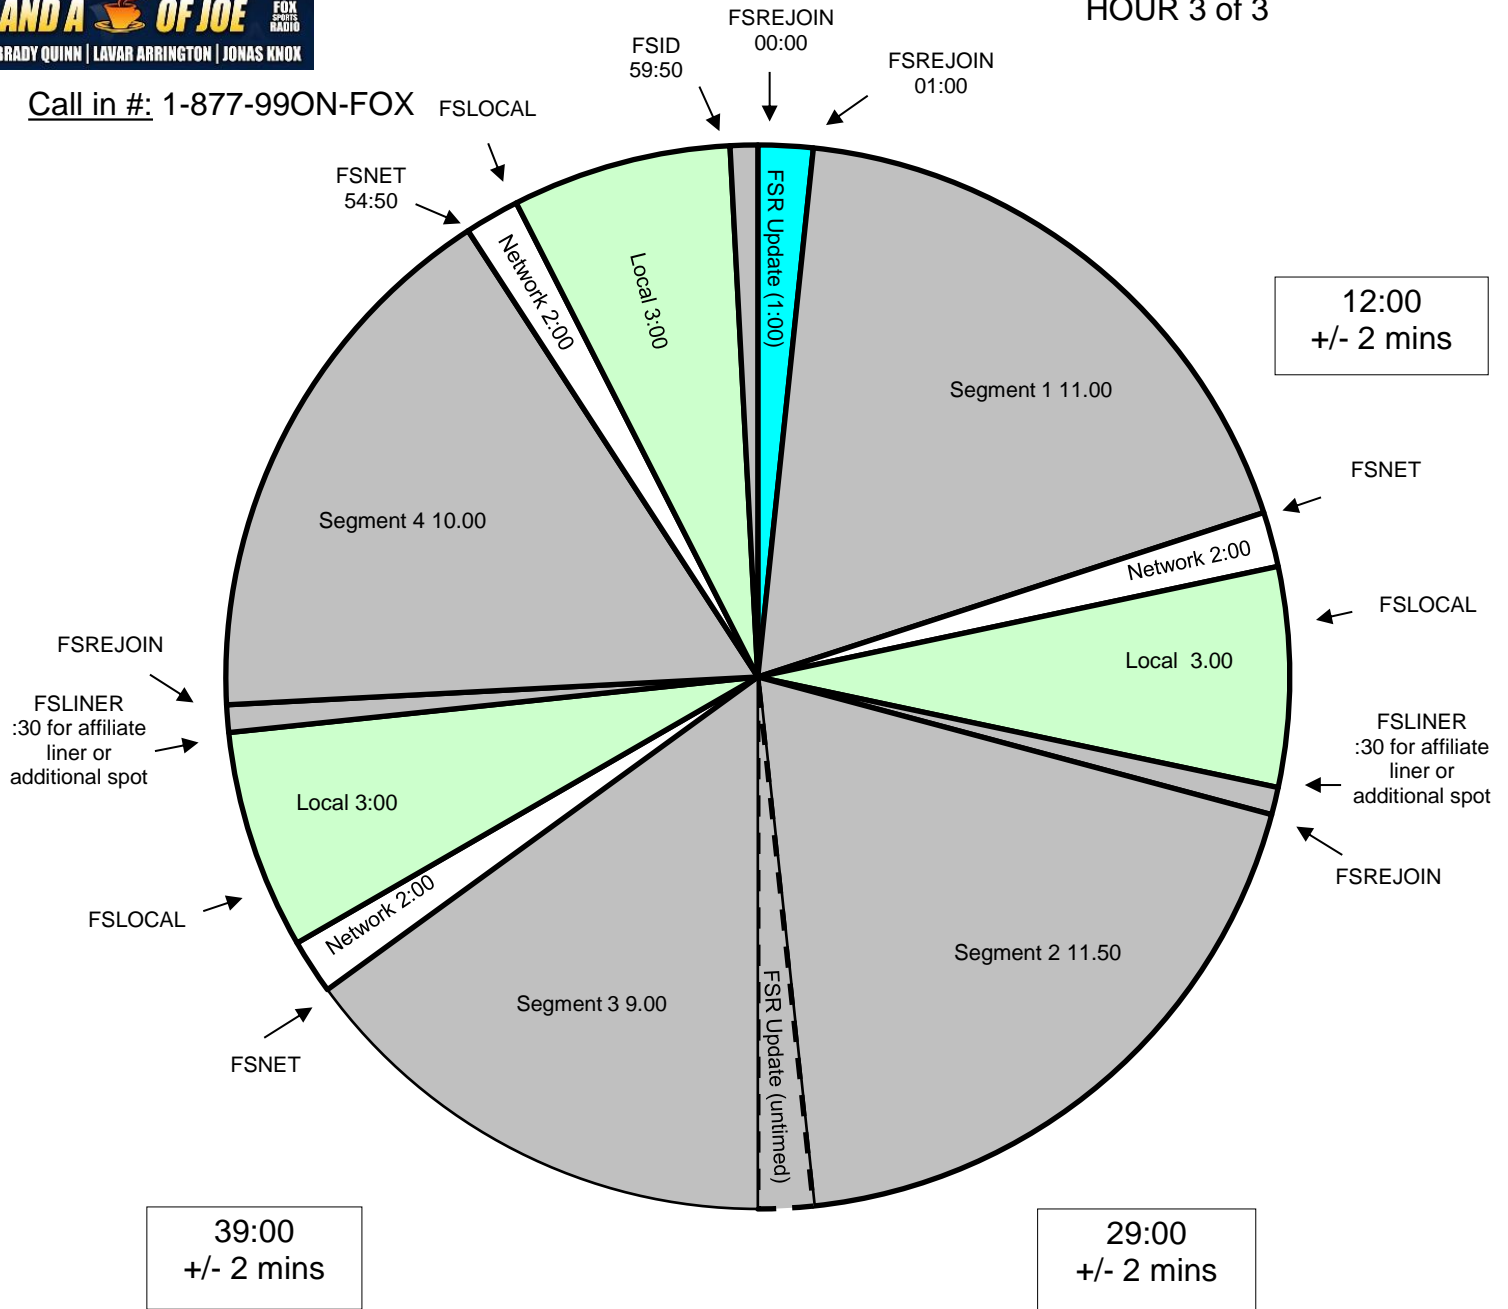

Two Pros and a Cup of Joe
Effective August 28th 2017
Premiere XDS PRO4-P Satellite
Airs Live 6:00AM-9:00AM Eastern
3:00AM-6:00AM Pacific
- Each hour opens at 01:00. Hard Out at 54:50
- All other breaks float.
HOUR 3 of 3

Call in #: 1-877-99ON-FOX