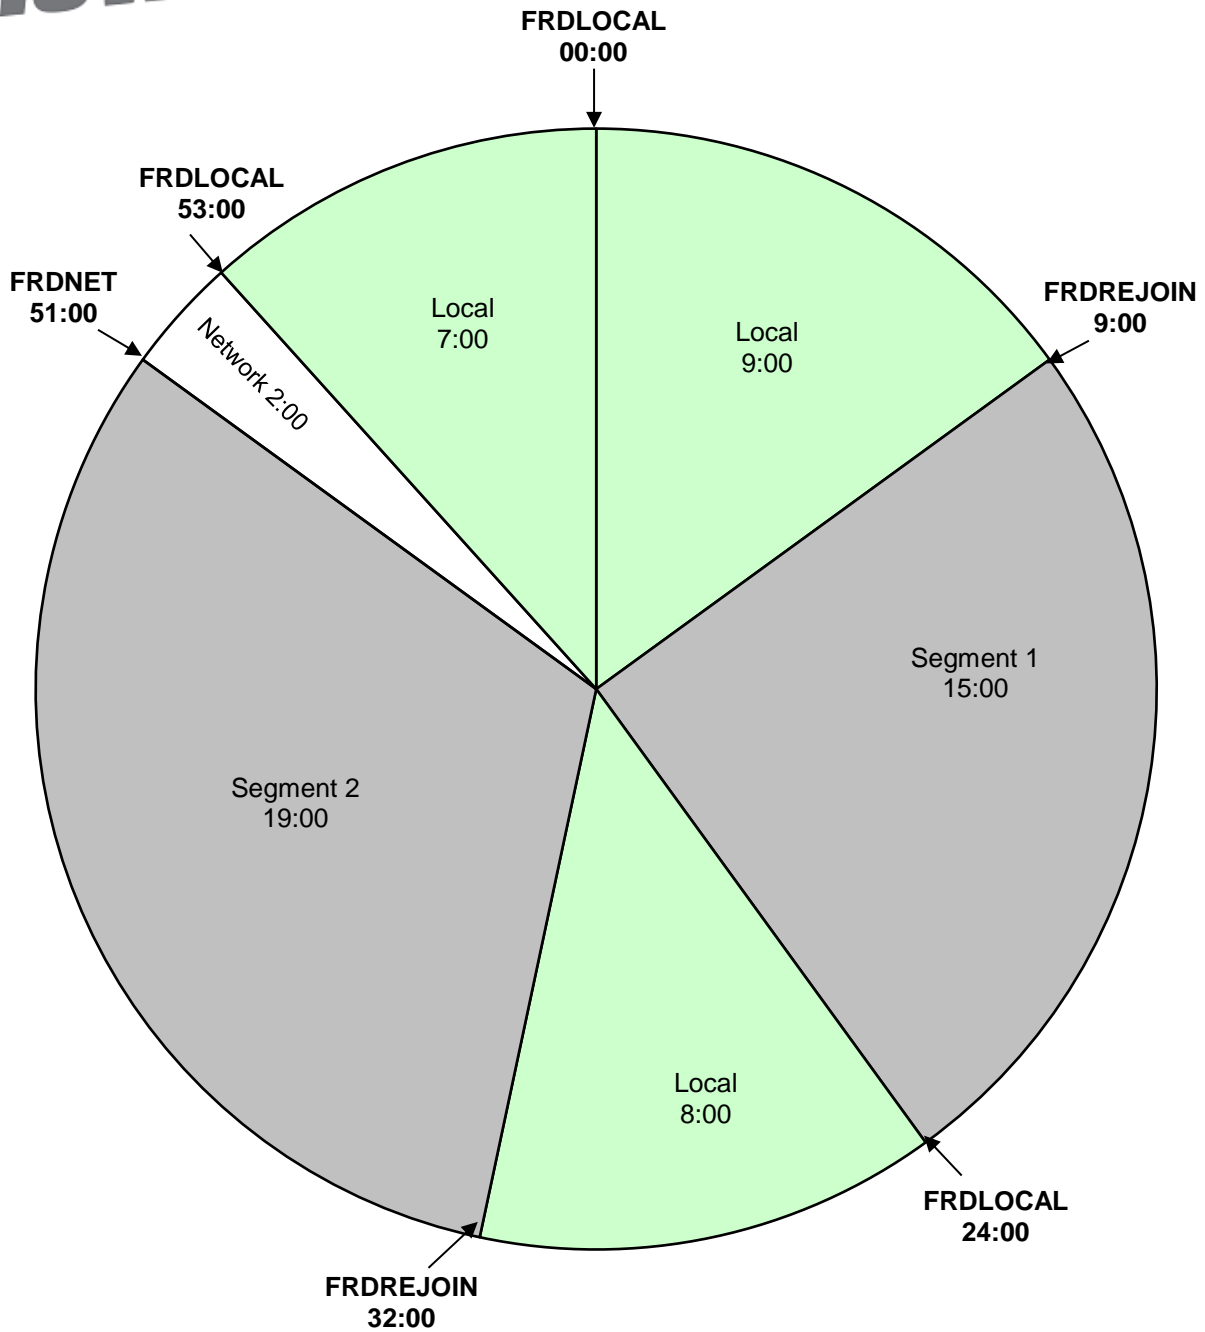

The Fred Show
Effective TBA
Premiere XDS PRO4-P Satellite
Monday - Friday 6:00am - 11:00am Eastern
Hour 1

For Technical Assistance Call
Premiere Network Operations Center: (800) 276-4431
Technical Info: <http://engineering.premiereradio.com>

All breaks float.
FRDLOCAL - Fires local breaks.
FRDLOCALA - For affiliates joining at top of hour 2 (fires at top of H2 only)
FRDLINERA = Liner A Start (Fred voiced station positioner out of a song)
FRDREJOIN - Rejoin network
FRDNET - Network break