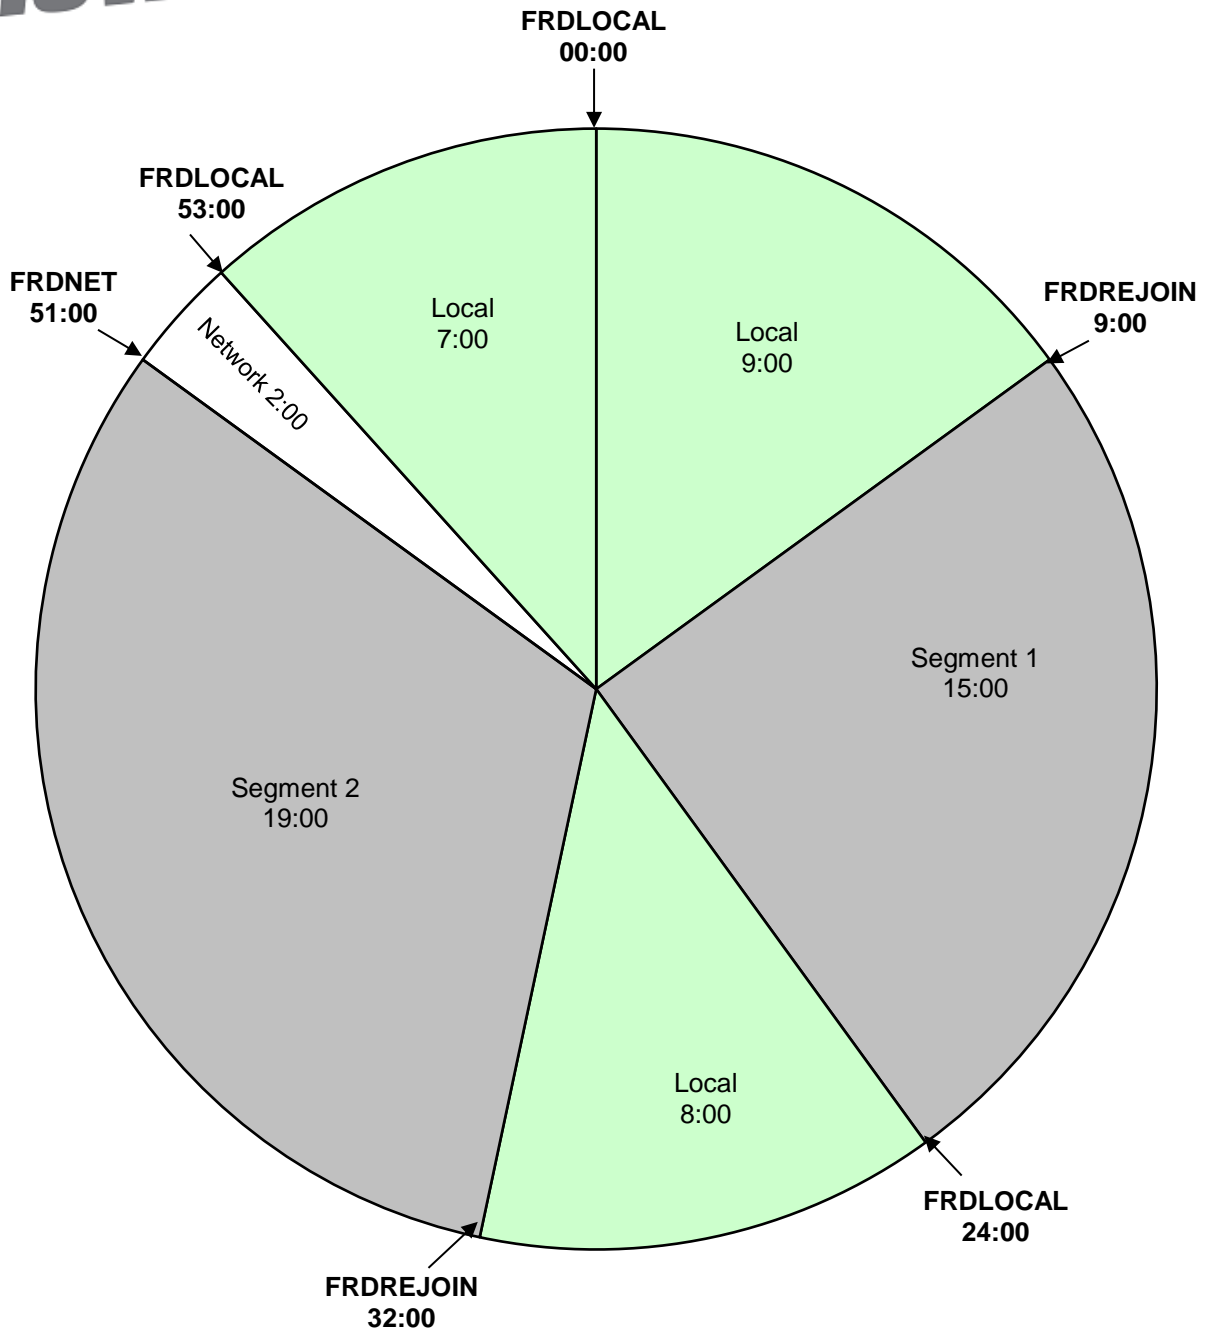

The Fred Show
 Effective TBA
 Premiere XDS PRO4-P Satellite
 Monday - Friday 6:00am - 11:00am Eastern
 Hour 1

For Technical Assistance Call
 Premiere Network Operations Center: (800) 276-4431
 Technical Info: <http://engineering.premiereradio.com>

All breaks float.
 FRDLOCAL - Fires local breaks.
 FRDLOCALA - Optional cutaway to support some playback systems
 FRDLINERA = Liner A Start (Fred voiced station positioner out of a song)
 FRDREJOIN - Rejoin network
 FRDNET - Network break