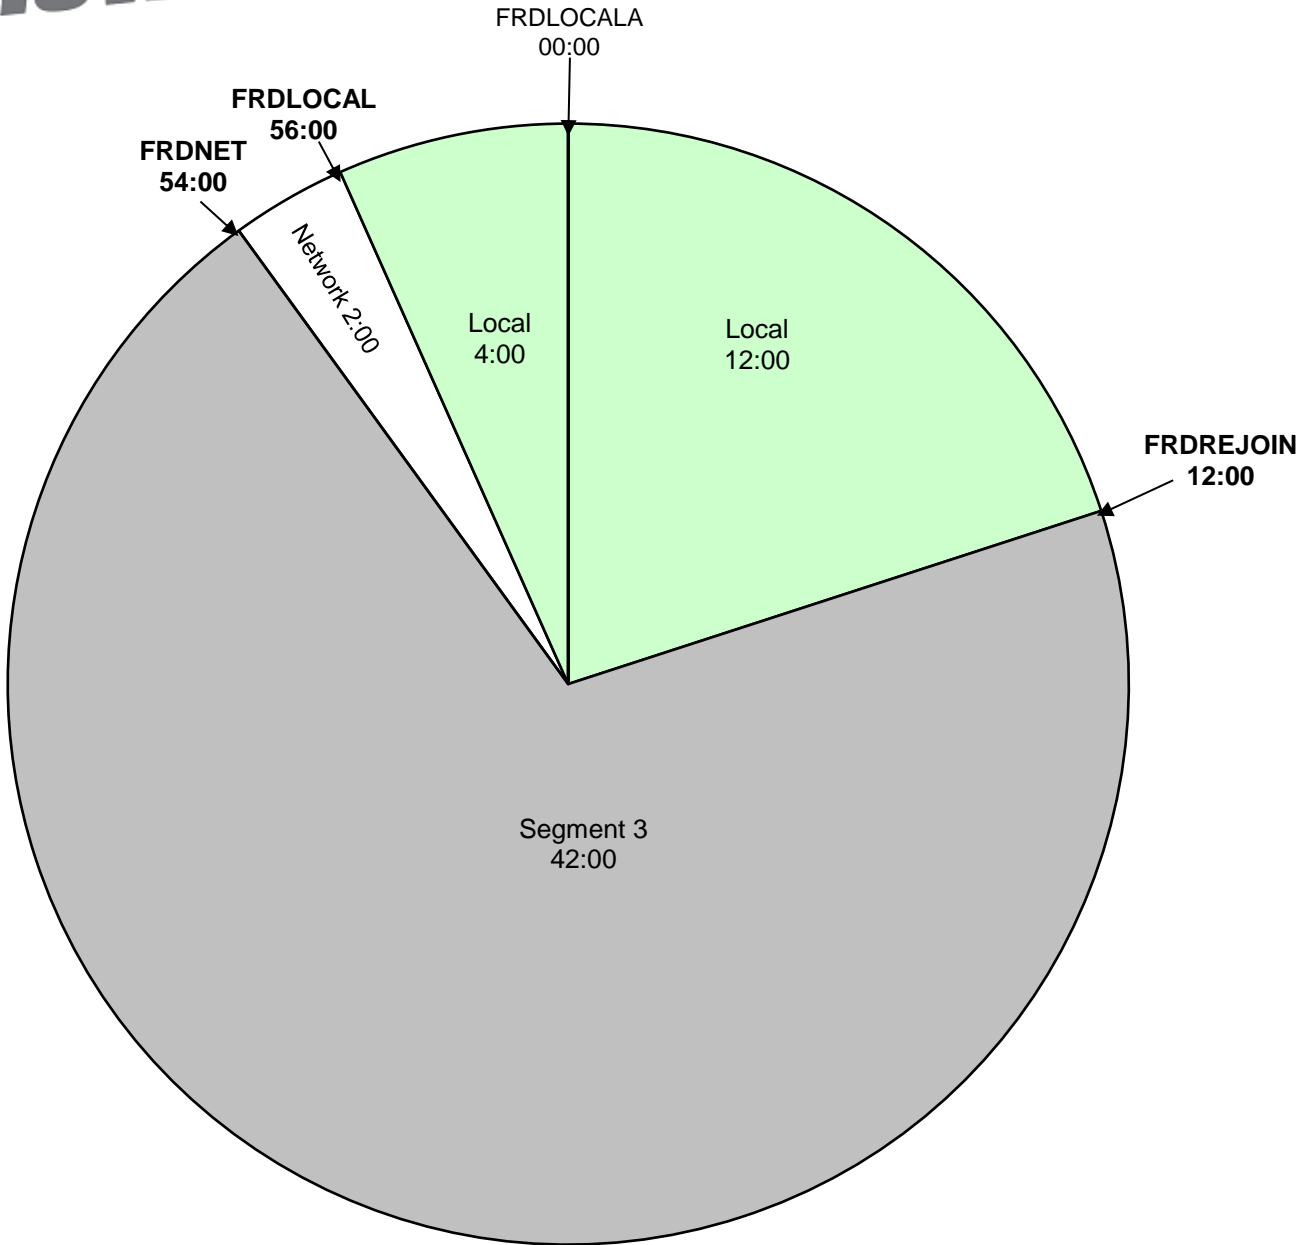

The Fred Show
Effective TBA
Premiere XDS PRO4-P Satellite
Monday - Friday 6:00am - 11:00am Eastern
Hour 2

For Technical Assistance Call
Premiere Network Operations Center: (800) 276-4431
Technical Info: <http://engineering.premiereradio.com>

All breaks float.
FRDLOCAL - Fires local breaks.
FRDLOCALA - For affiliates joining at top of hour 2 (fires at top of H2 only)
FRDLINERA = Liner A Start (Fred voiced station positioner out of a song)
FRDREJOIN - Rejoin network
FRDNET - Network break