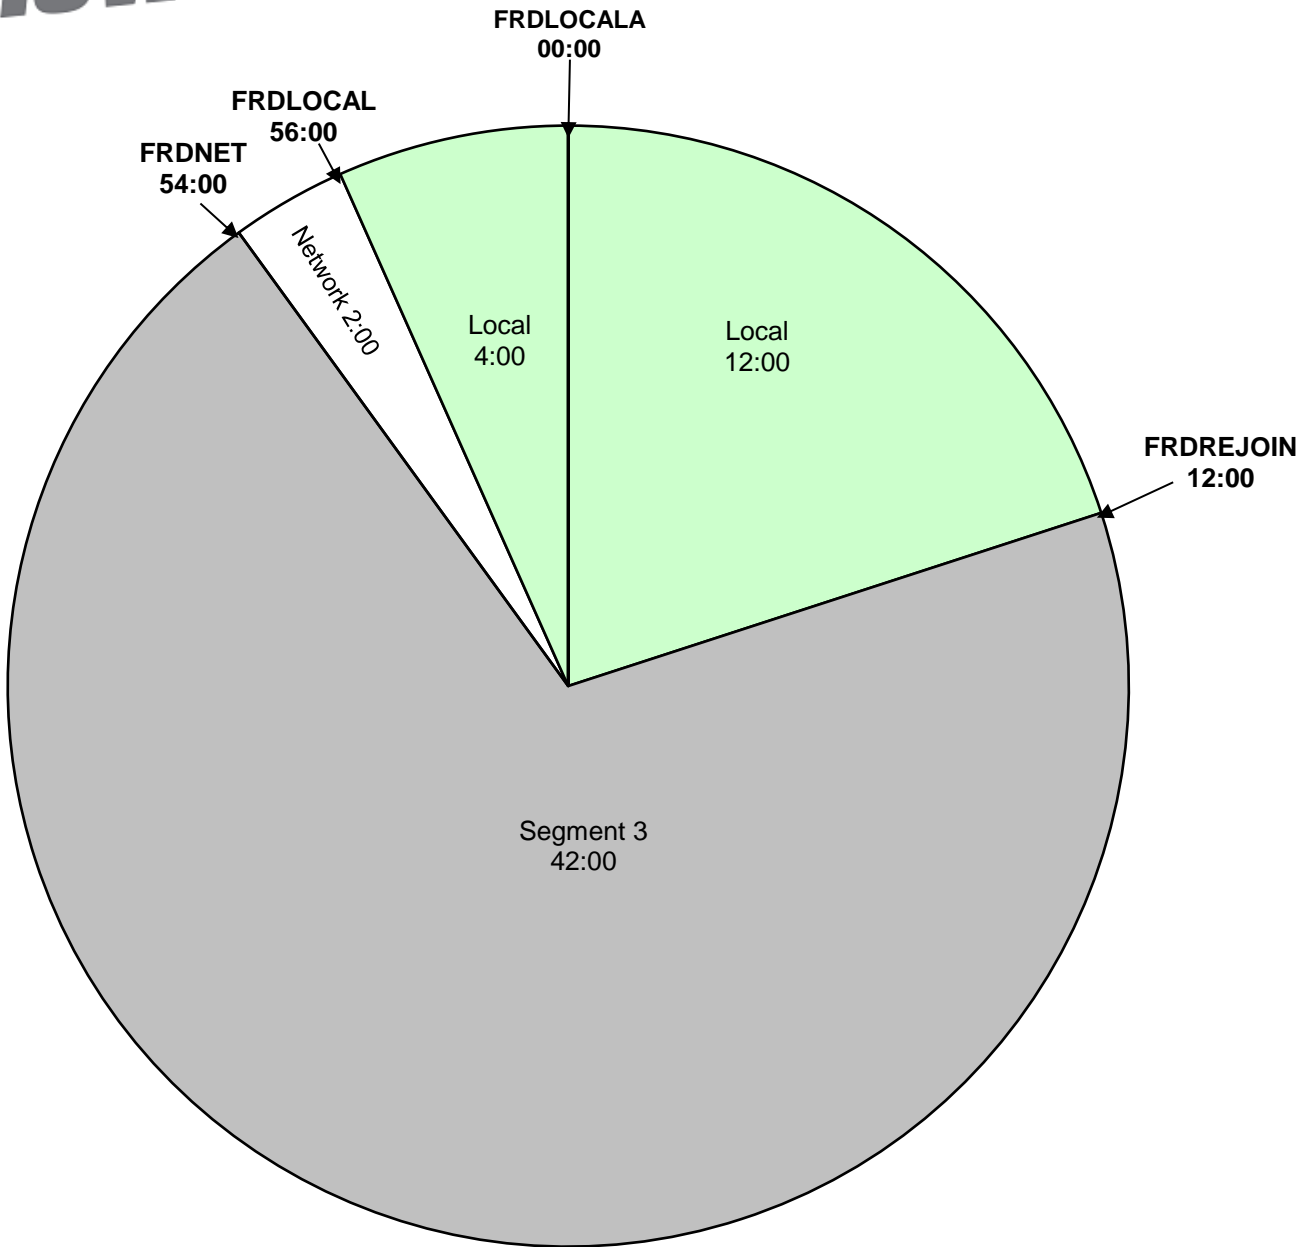

The Fred Show  
Effective TBA  
Premiere XDS PRO4-P Satellite  
Monday - Friday 6:00am - 11:00am Eastern  
Hour 2

For Technical Assistance Call  
Premiere Network Operations Center: (800) 276-4431  
Technical Info: <http://engineering.premiereradio.com>

**All breaks float.**  
FRDLOCAL - Fires local breaks.  
FRDLOCALA - Optional cutaway to support some playback systems  
FRDLINERA = Liner A Start (Fred voiced station positioner out of a song)  
FRDREJOIN - Rejoin network  
FRDNET - Network break