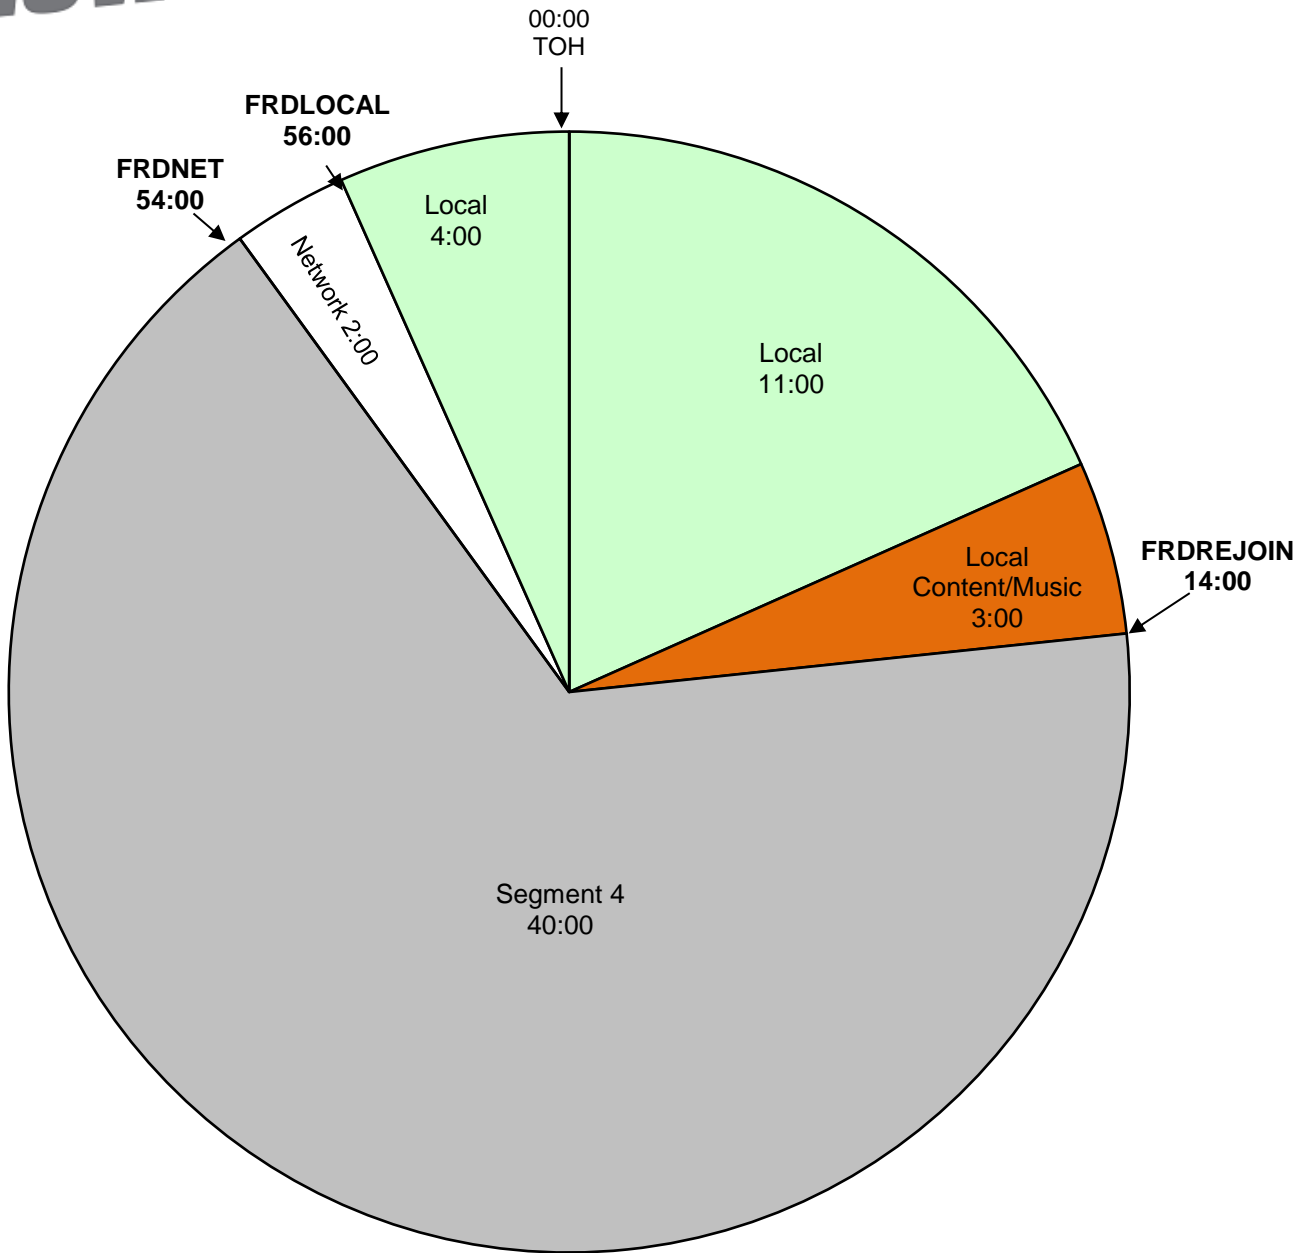

The Fred Show
Effective TBA
Premiere XDS PRO4-P Satellite
Monday - Friday 6:00am - 11:00am Eastern
Hour 3

For Technical Assistance Call
Premiere Network Operations Center: (800) 276-4431
Technical Info: <http://engineering.premiereradio.com>

All breaks float.
FRDLOCAL - Fires local breaks.
FRDLOCALA - For affiliates joining at top of hour 2 (fires at top of H2 only)
FRDLINERA = Liner A Start (Fred voiced station positioner out of a song)
FRDREJOIN - Rejoin network
FRDNET - Network break