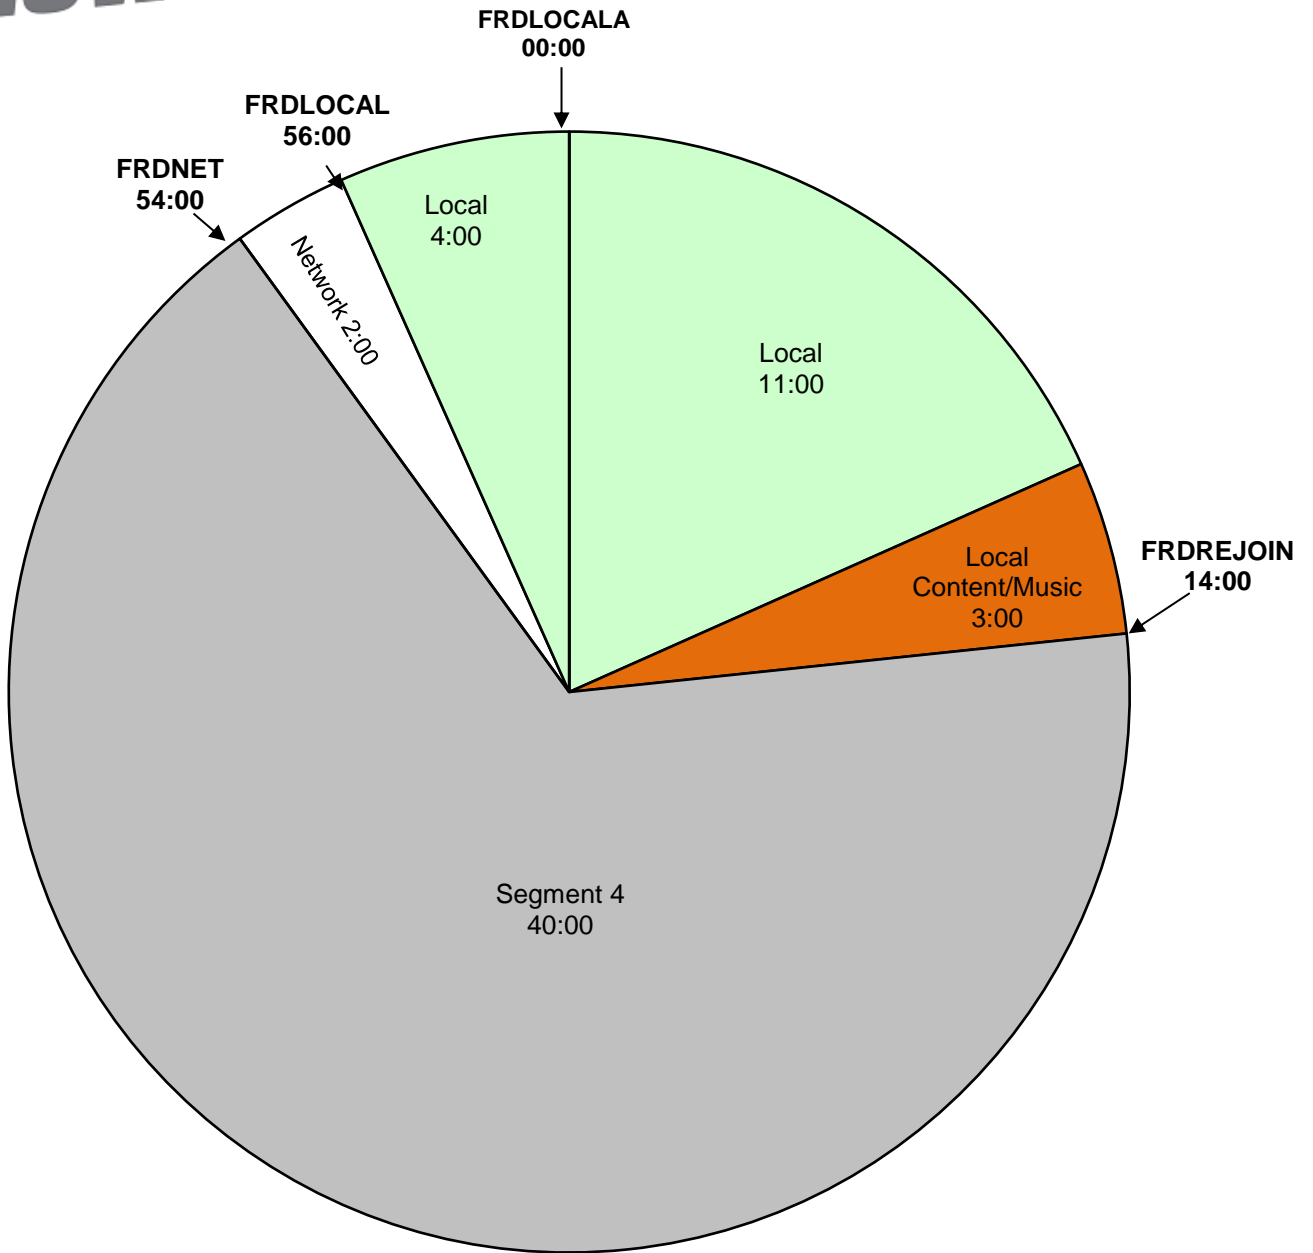

The Fred Show
Effective TBA
Premiere XDS PRO4-P Satellite
Monday - Friday 6:00am - 11:00am Eastern
Hour 3

For Technical Assistance Call
Premiere Network Operations Center: (800) 276-4431
Technical Info: <http://engineering.premiereradio.com>

All breaks float.
FRDLOCAL - Fires local breaks.
FRDLOCALA - Optional cutaway to support some playback systems
FRDLINERA = Liner A Start (Fred voiced station positioner out of a song)
FRDREJOIN - Rejoin network
FRDNET - Network break