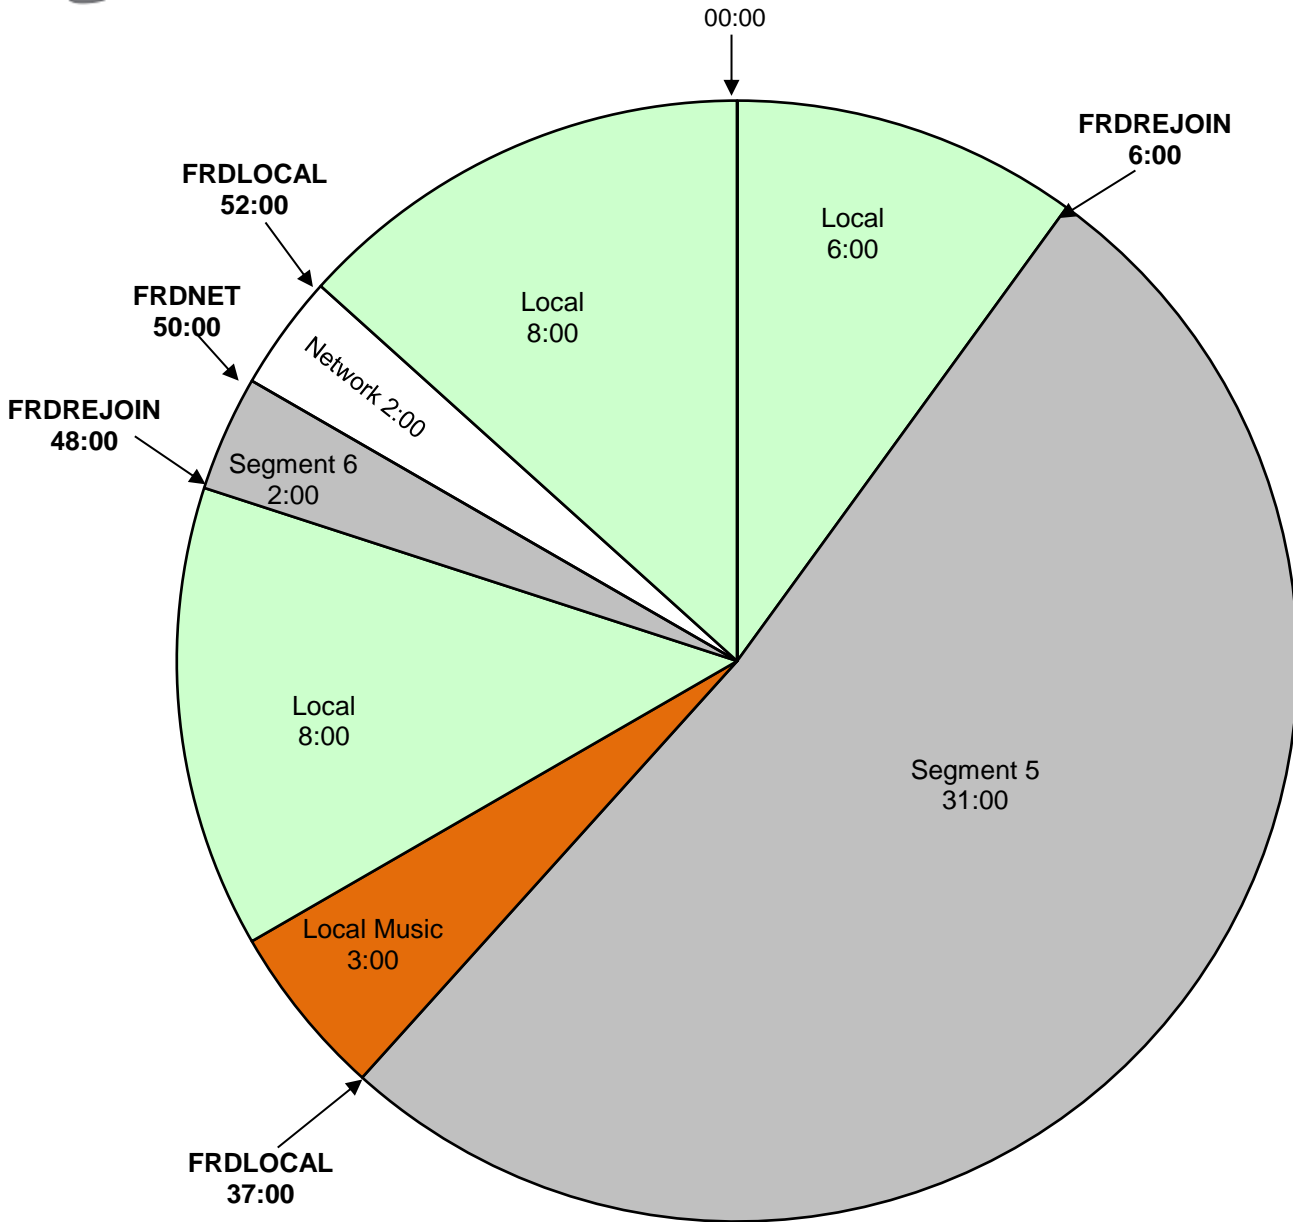

The Fred Show  
 Effective TBA  
 Premiere XDS PRO4-P Satellite  
 Monday - Friday 6:00am - 11:00am Eastern  
 Hour 4

For Technical Assistance Call  
 Premiere Network Operations Center: (800) 276-4431  
 Technical Info: <http://engineering.premiereradio.com>

**All breaks float.**  
 FRDLOCAL - Fires local breaks.  
 FRDLOCALA - For affiliates joining at top of hour 2 (fires at top of H2 only)  
 FRDLINERA = Liner A Start (Fred voiced station positioner out of a song)  
 FRDREJOIN - Rejoin network  
 FRDNET - Network break