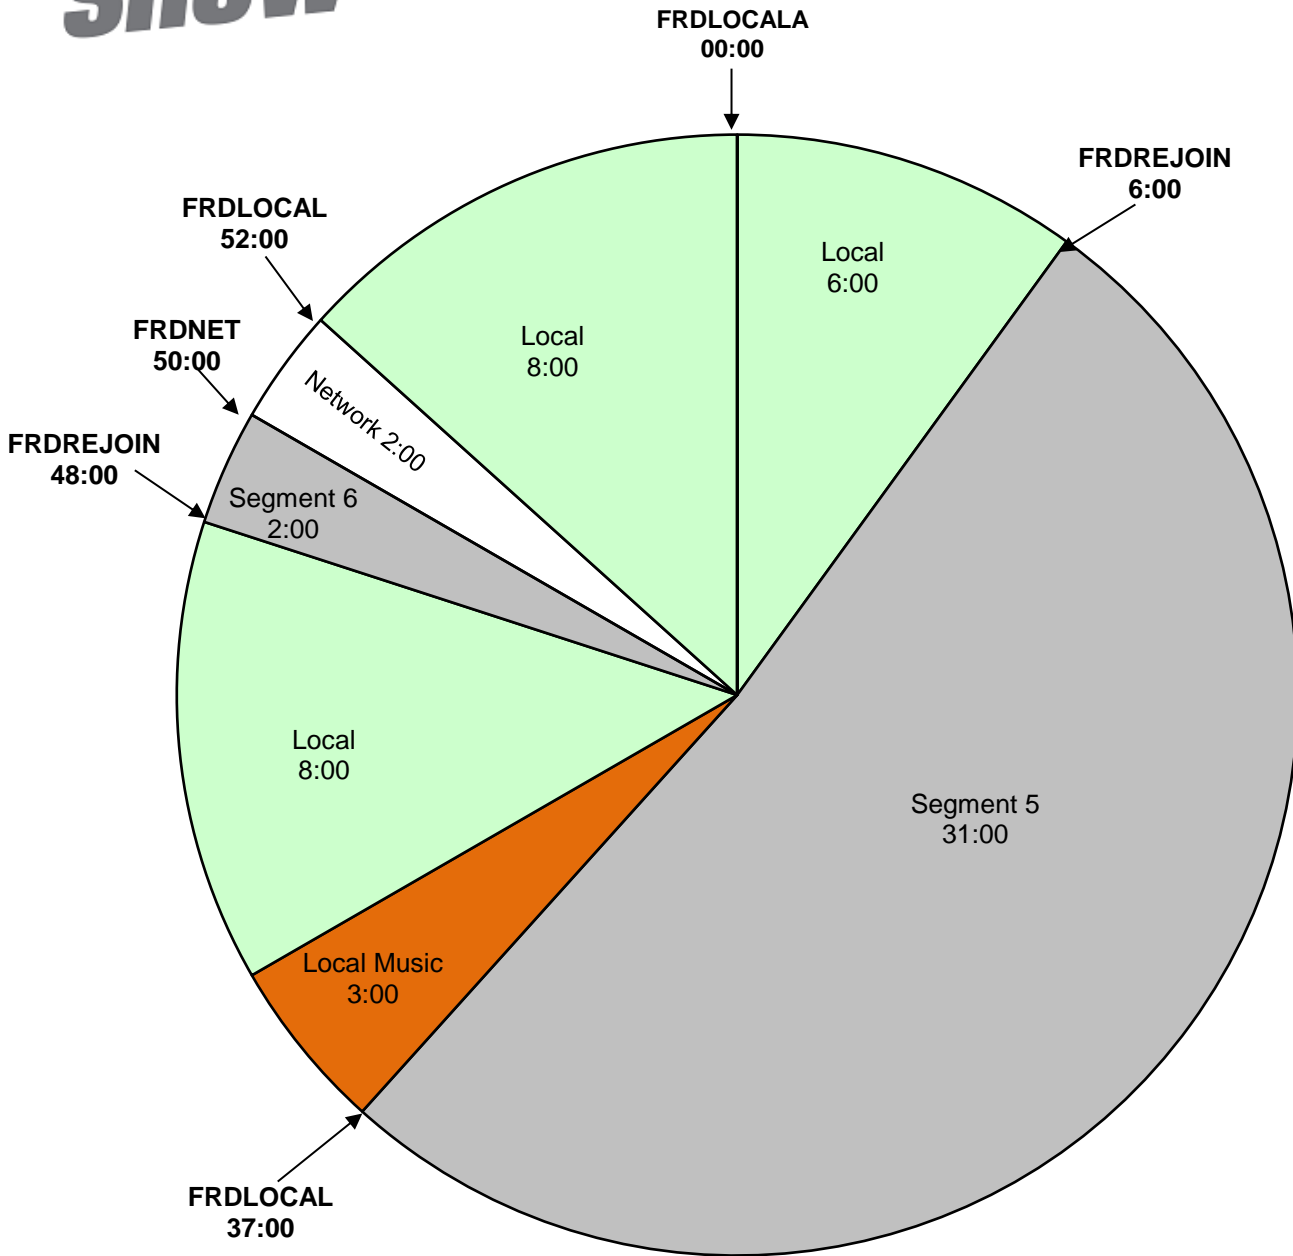

The Fred Show
 Effective TBA
 Premiere XDS PRO4-P Satellite
 Monday - Friday 6:00am - 11:00am Eastern
 Hour 4

For Technical Assistance Call
 Premiere Network Operations Center: (800) 276-4431
 Technical Info: <http://engineering.premiereradio.com>

All breaks float.
 FRDLOCAL - Fires local breaks.
 FRDLOCALA - Optional cutaway to support some playback systems
 FRDLINERA = Liner A Start (Fred voiced station positioner out of a song)
 FRDREJOIN - Rejoin network
 FRDNET - Network break