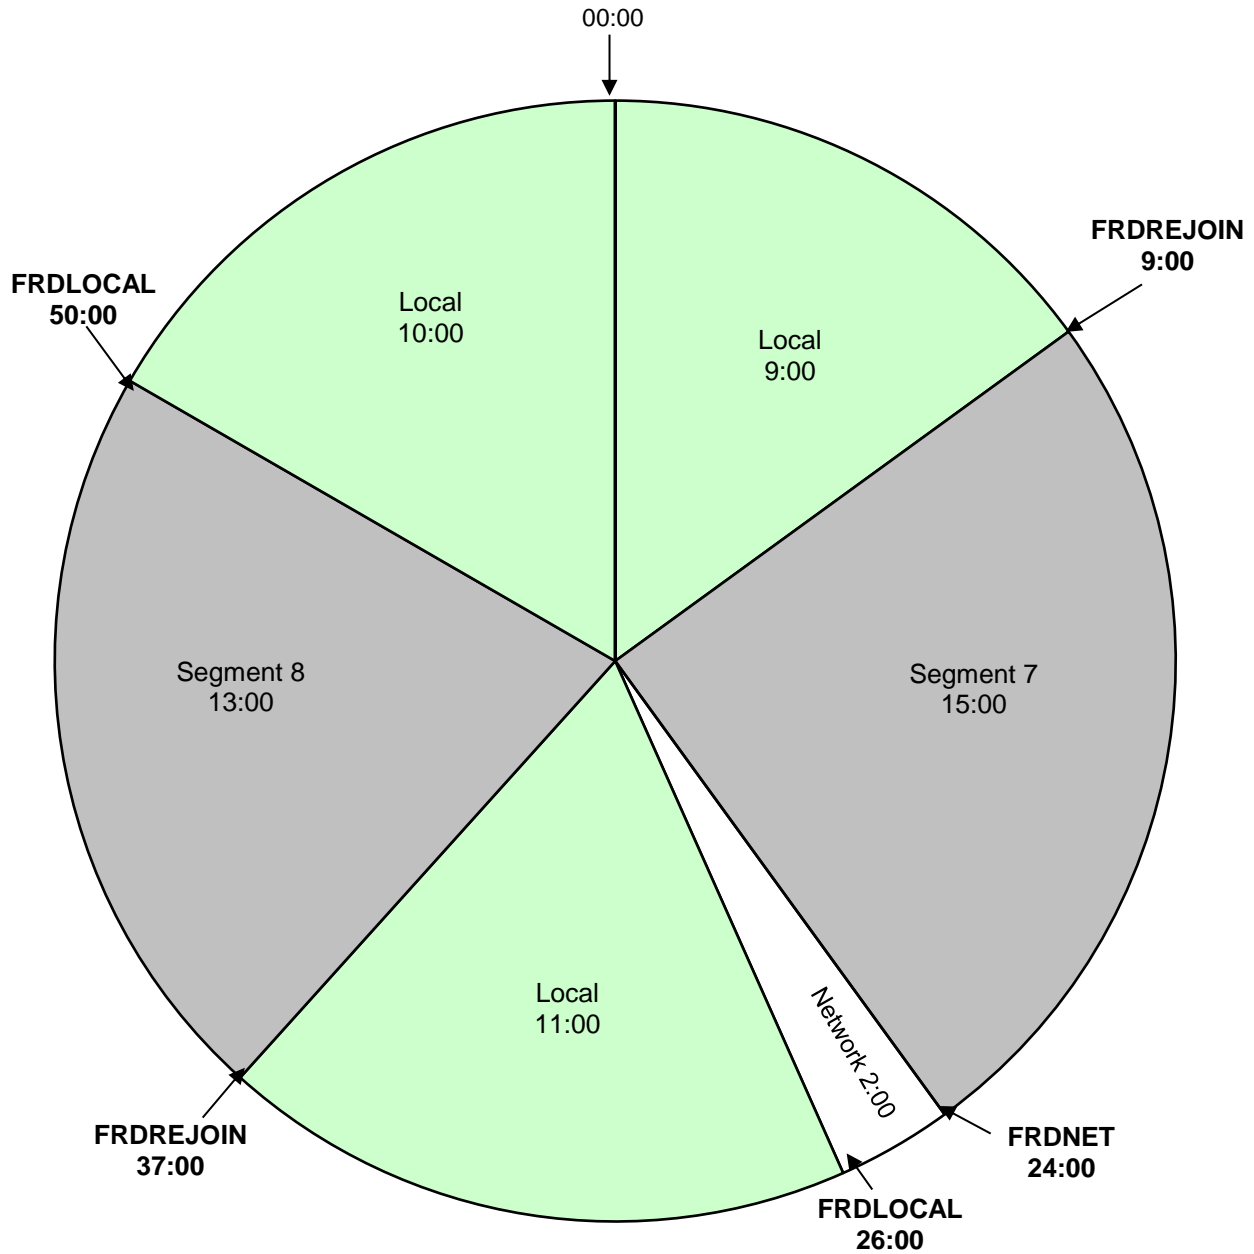

The Fred Show
Effective TBA
Premiere XDS PRO4-P Satellite
Monday - Friday 6:00am - 11:00am Eastern
Hour 5

For Technical Assistance Call
Premiere Network Operations Center: (800) 276-4431
Technical Info: <http://engineering.premiereradio.com>

All breaks float.
FRDLOCAL - Fires local breaks.
FRDLOCALA - For affiliates joining at top of hour 2 (fires at top of H2 only)
FRDLINERA = Liner A Start (Fred voiced station positioner out of a song)
FRDREJOIN - Rejoin network
FRDNET - Network break