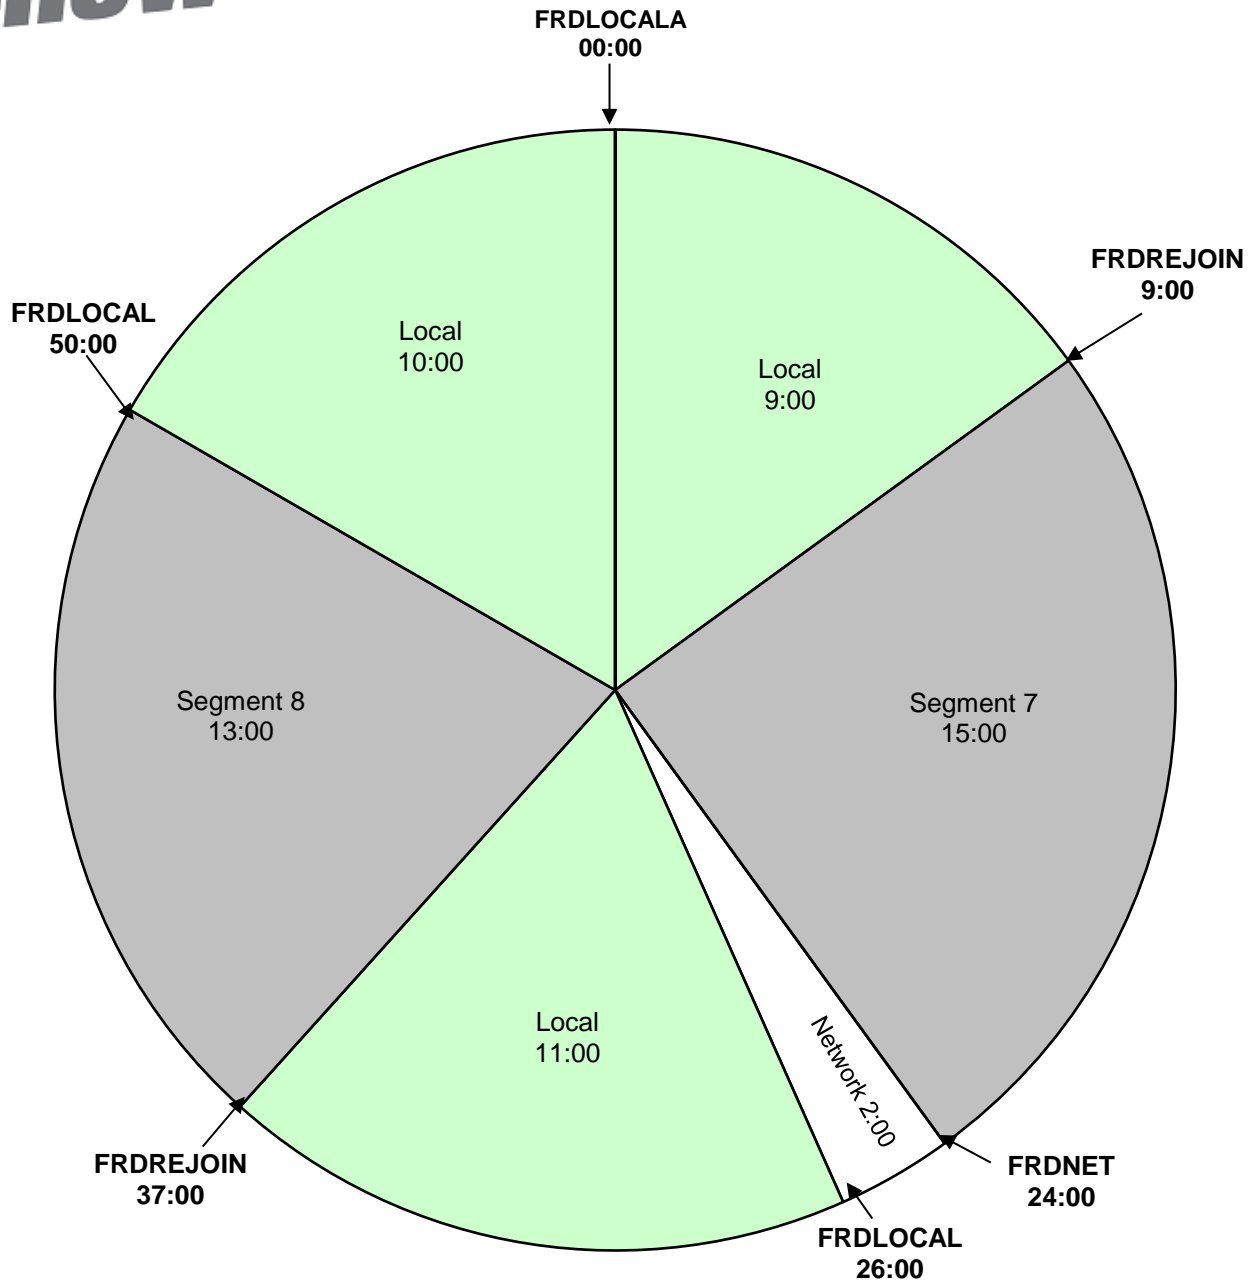

The Fred Show  
Effective TBA  
Premiere XDS PRO4-P Satellite  
Monday - Friday 6:00am - 11:00am Eastern  
Hour 5

For Technical Assistance Call  
Premiere Network Operations Center: (800) 276-4431  
Technical Info: <http://engineering.premiereradio.com>

**All breaks float.**  
FRDLOCAL - Fires local breaks.  
FRDLOCALA - Optional cutaway to support some playback systems  
FRDLINERA = Liner A Start (Fred voiced station positioner out of a song)  
FRDREJOIN - Rejoin network  
FRDNET - Network break