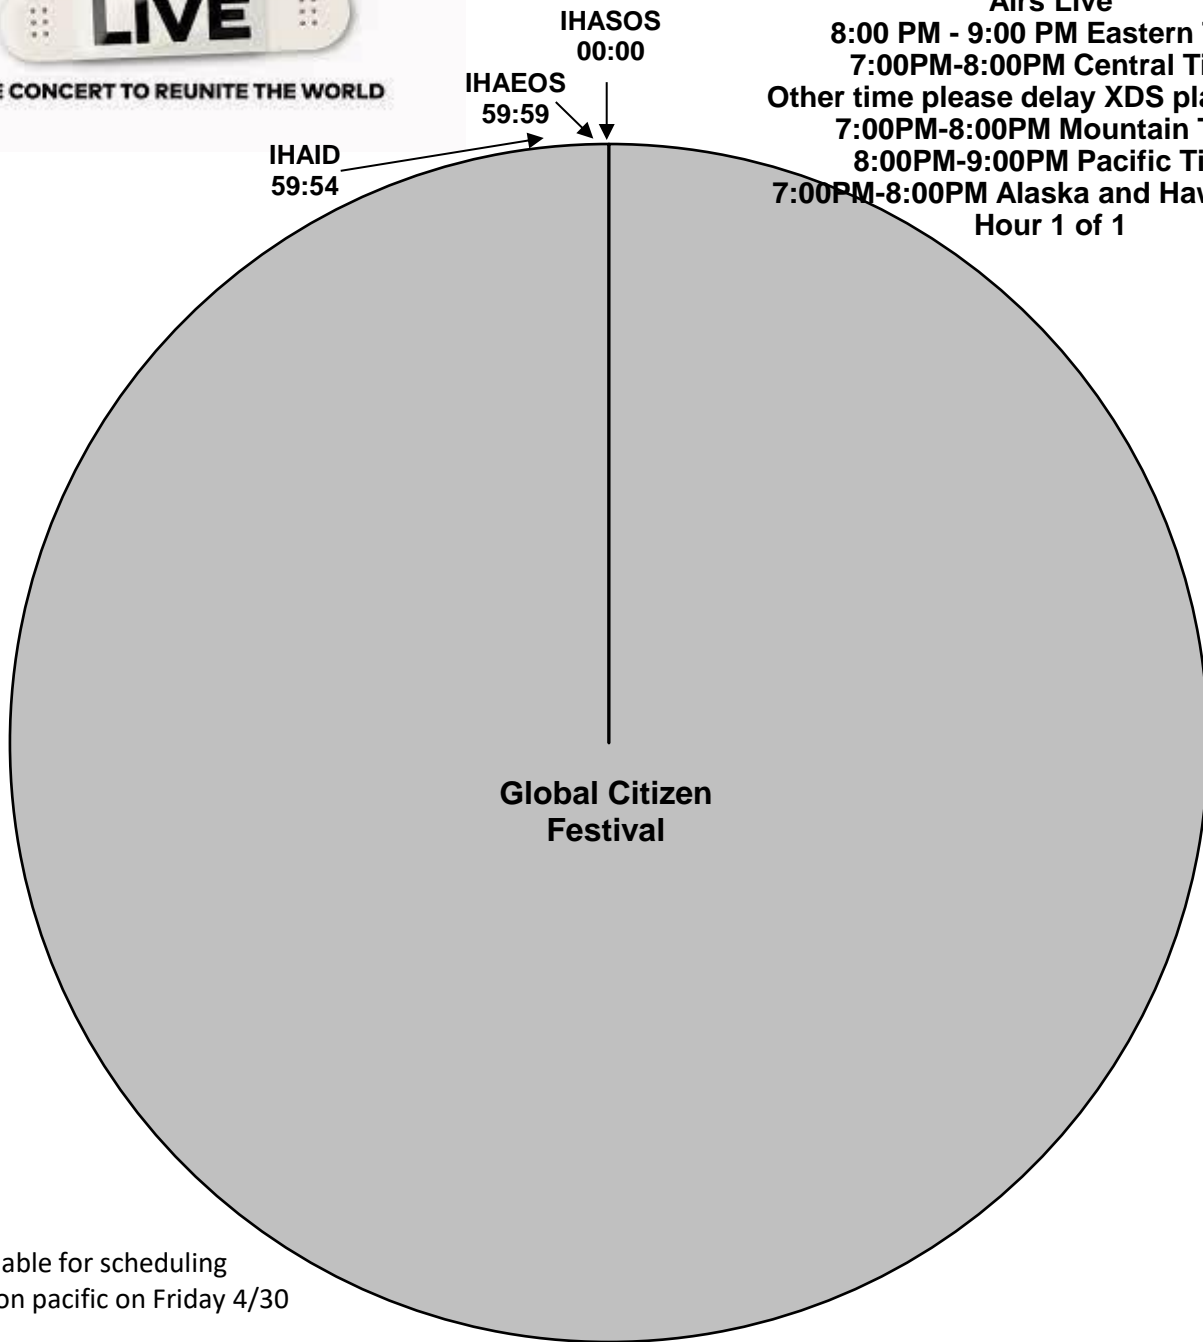

Global Citizen Vax Live

XDS Program: GC Vax Live
PGM 140, PID 109B

Effective Date: Saturday, May 8th, 2021
Premiere XDS PRO4-P Satellite
Airs Live

8:00 PM - 9:00 PM Eastern Time
7:00PM-8:00PM Central Time

Other time please delay XDS playback to
7:00PM-8:00PM Mountain Time
8:00PM-9:00PM Pacific Time
7:00PM-8:00PM Alaska and Hawaii Time
Hour 1 of 1

PID available for scheduling after noon pacific on Friday 4/30