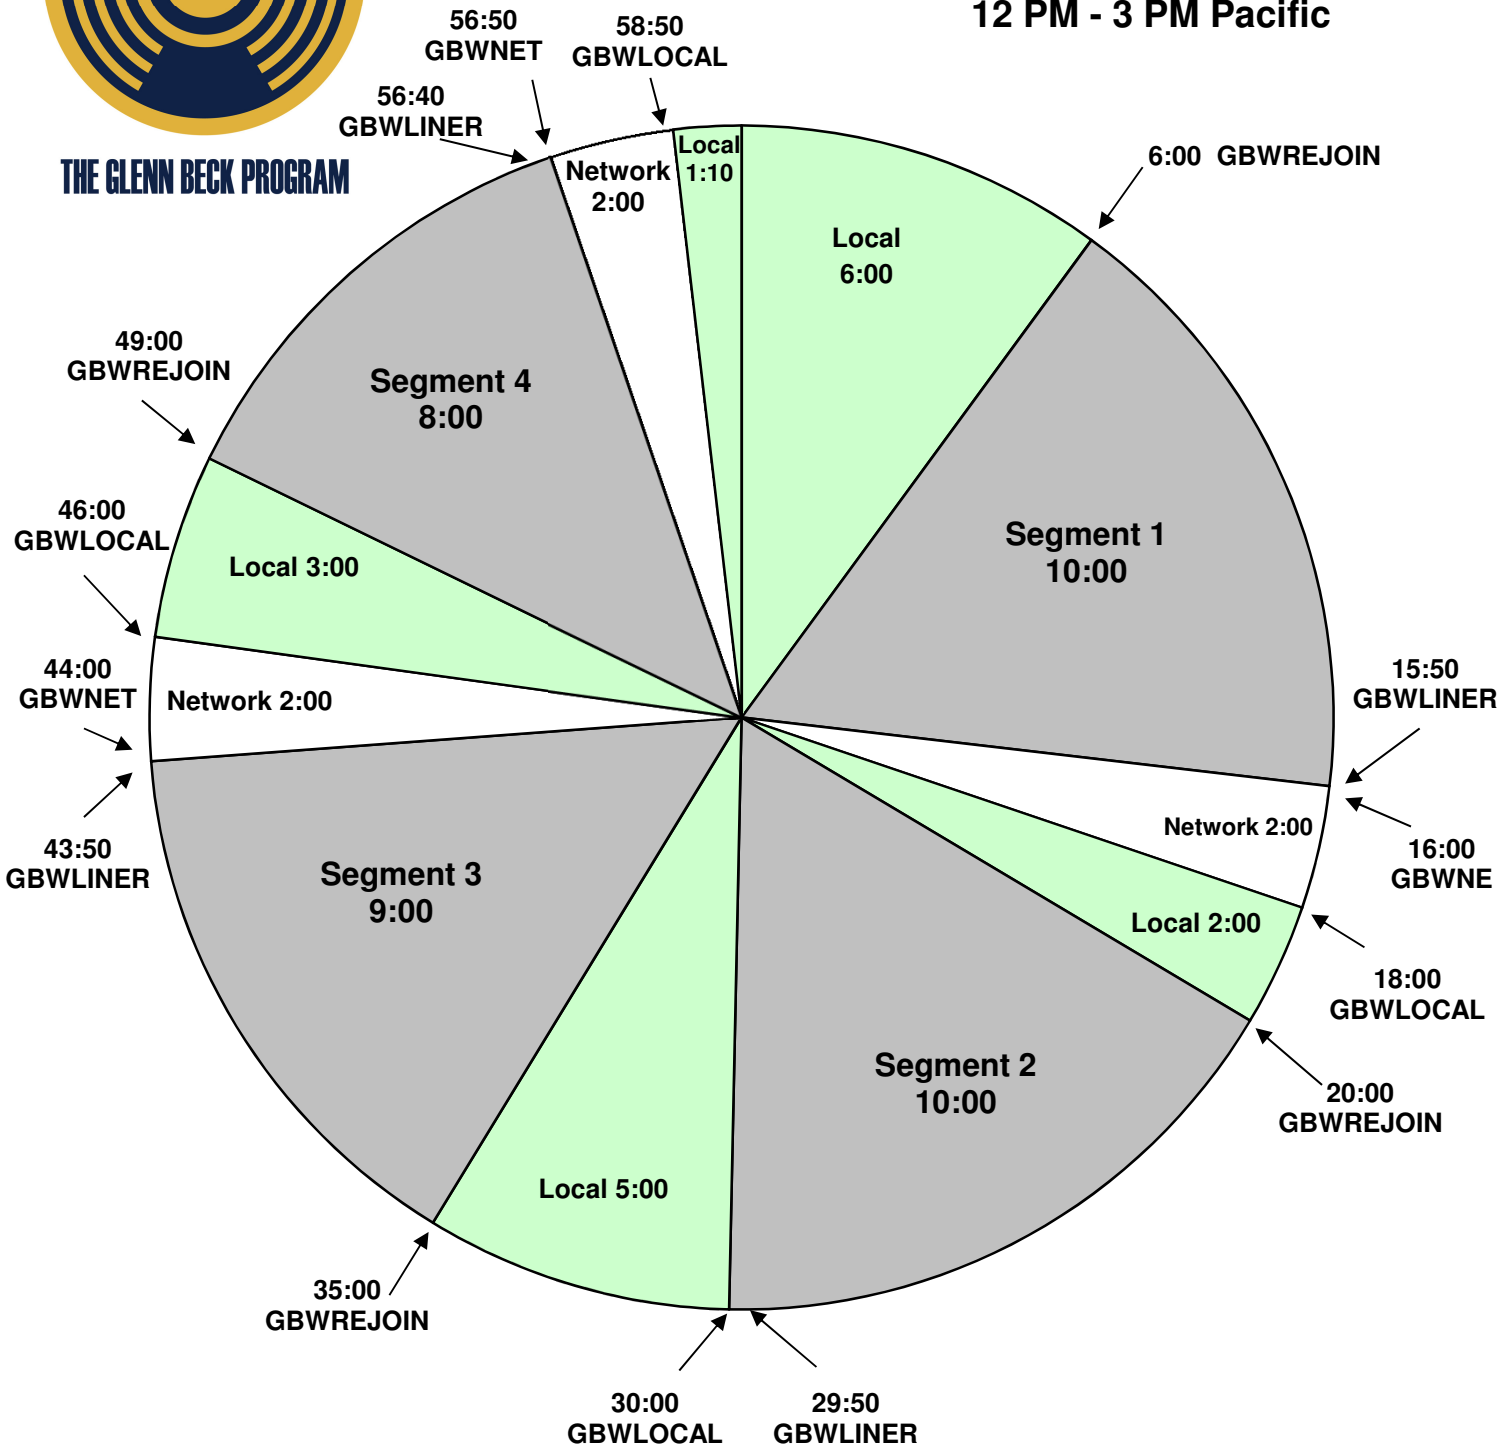

**THE GLENN BECK PROGRAM**

# Glenn Beck Weekend Clock

Effective May 5th, 2016

Premiere XDS PRO4-P Satellite

Thursdays: 3 PM - 6 PM Eastern/  
12 PM - 3 PM Pacific

For Technical Assistance Call  
Premiere Network Operations Center: (800) 276-4431  
Technical Info: <http://engineering.premiereradio.com>

**premiere**  
NETWORKS

Hard outs at 30:00 and 56:50. Other breaks float.  
GBWLINER fires :10-second liner before breaks.  
GBWLOCAL fires local breaks.  
:10-second rejoin bumpers at 20:00 & 49:00.  
:20-second rejoin bumper at 35:00.