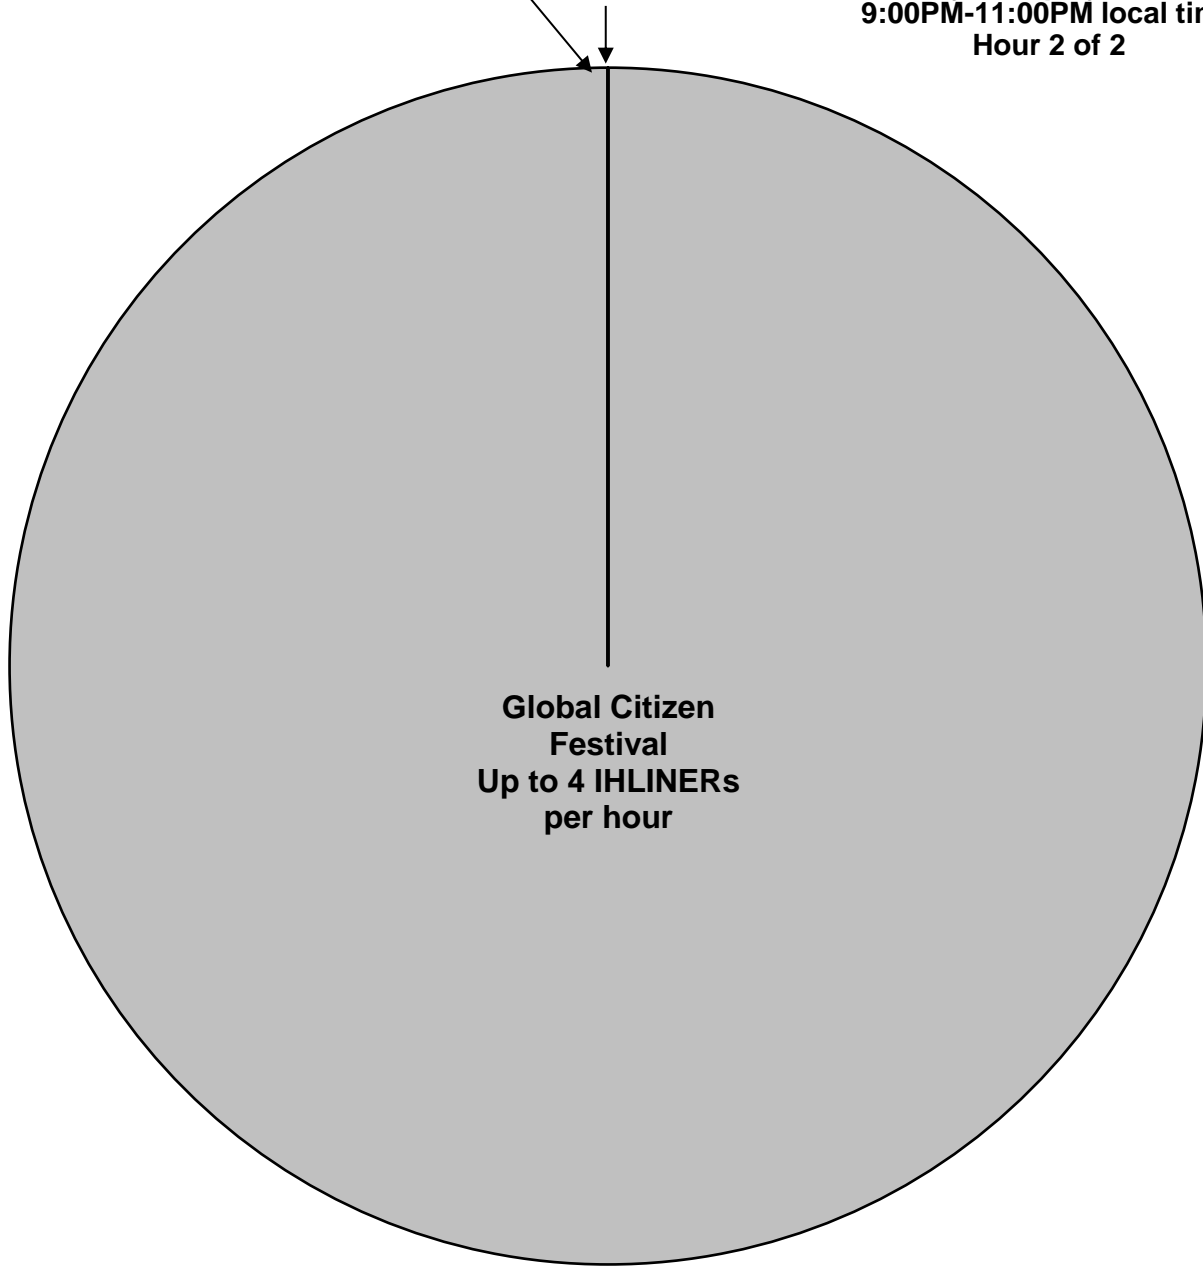

**Global Citizen Festival**  
XDS Program: Global Citizen  
PGM 48, PID 101D

Effective Date: Saturday, September 28th, 2024  
Premiere XDS PRO4-P Satellite  
Airs live 9:00 PM - 11:00 PM Eastern Time  
All other time zones  
delay XDS playback to  
9:00PM-11:00PM local time  
Hour 2 of 2

IHEOS 59:59  
IHID 00:00

**Global Citizen  
Festival  
Up to 4 IHLINERs  
per hour**

Testing to run Monday 9/23 through Friday 9/27 with audio and cues during posted show hours.

For Technical Assistance call:  
Premiere Network Operations Center: 800-276-4431  
Technical Info: <http://engineering.premiereradio.com/>

Up to 4 Floating Liners Per Hour

It is HIGHLY RECOMMENDED that you schedule a board operator for the evening and run a local delay.