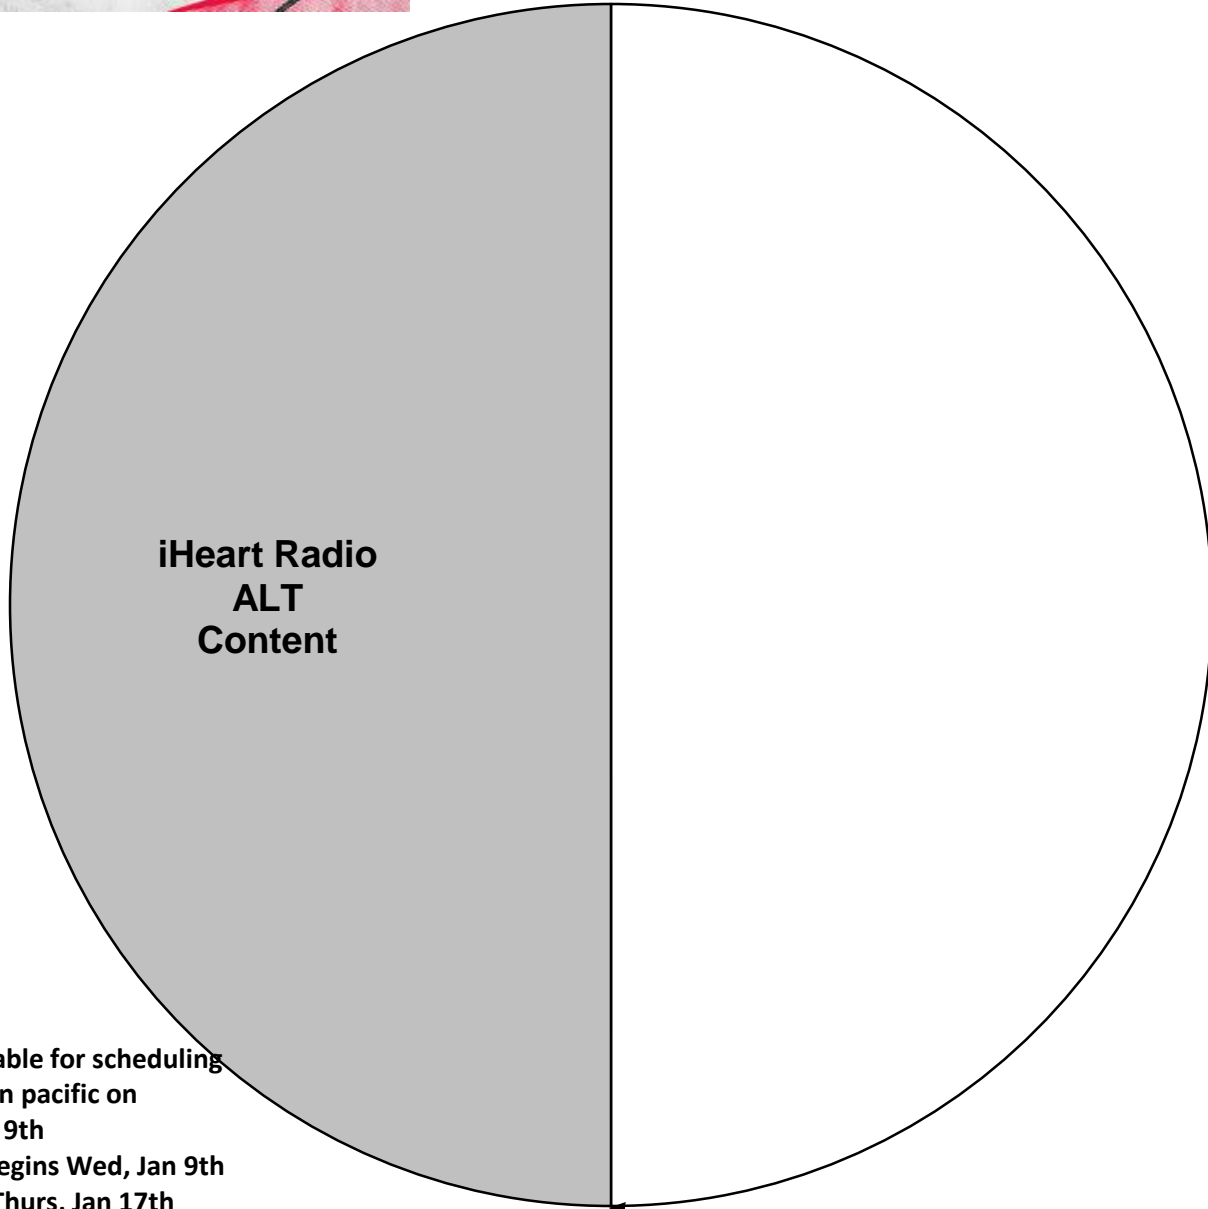

iHeartRadio ALTER Ego

XDS Program: iHeart ALT

PID 1029, PGM 46

Effective Date: January 19th, 2019

Premiere XDS PRO4-P Satellite

10:30 PM - 4:00 AM Eastern

9:30 PM - 3:00 AM Central

8:30 PM - 2:00 AM Mountain

7:30 PM - 1:00 AM Pacific

Hour 1 of 6

PID available for scheduling after noon pacific on Wed, Jan 9th

Testing begins Wed, Jan 9th through Thurs, Jan 17th with audio and cues and Fri, Jan 18th with audio only during posted show hours

IHSOS 30:00

For Technical Assistance call: Premiere Network Operations Center: 800-276-4431 Technical Info: <http://engineering.premiereradio.com/>