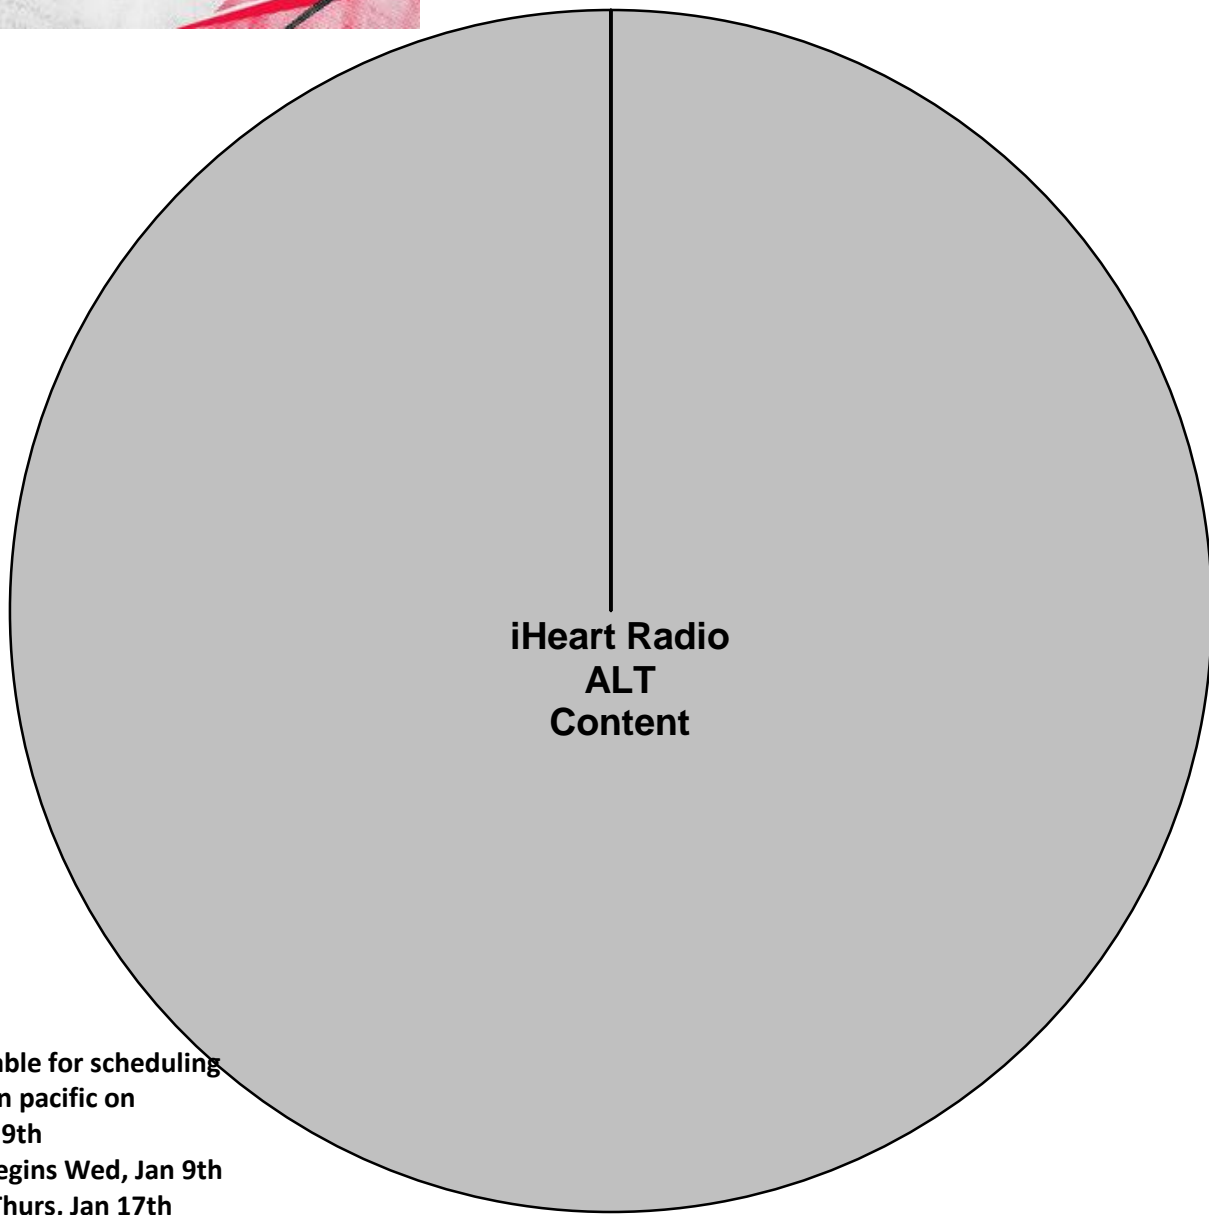

iHeartRadio ALTer Ego

XDS Program: iHeart ALT

PID 1029, PGM 46

Effective Date: January 19th, 2019

Premiere XDS PRO4-P Satellite

10:30 PM - 4:00 AM Eastern

9:30 PM - 3:00 AM Central

8:30 PM - 2:00 AM Mountain

7:30 PM - 1:00 AM Pacific

Hour 4 of 6

IHID

00:00

floats as close to the top as practical

iHeart Radio
ALT
Content

PID available for scheduling
after noon pacific on
Wed, Jan 9th

Testing begins Wed, Jan 9th
through Thurs, Jan 17th
with audio and cues

All Liners Float

Minimum 3 Liners Per Hour

All Liners and IDs Dry

All Liners and IDs 5 seconds in length

XDS Relays:

IHSOS – Start of Show (1st Hour Only)

IHID - Legal ID

IHLINER - Local Liner (will float once concert begins)