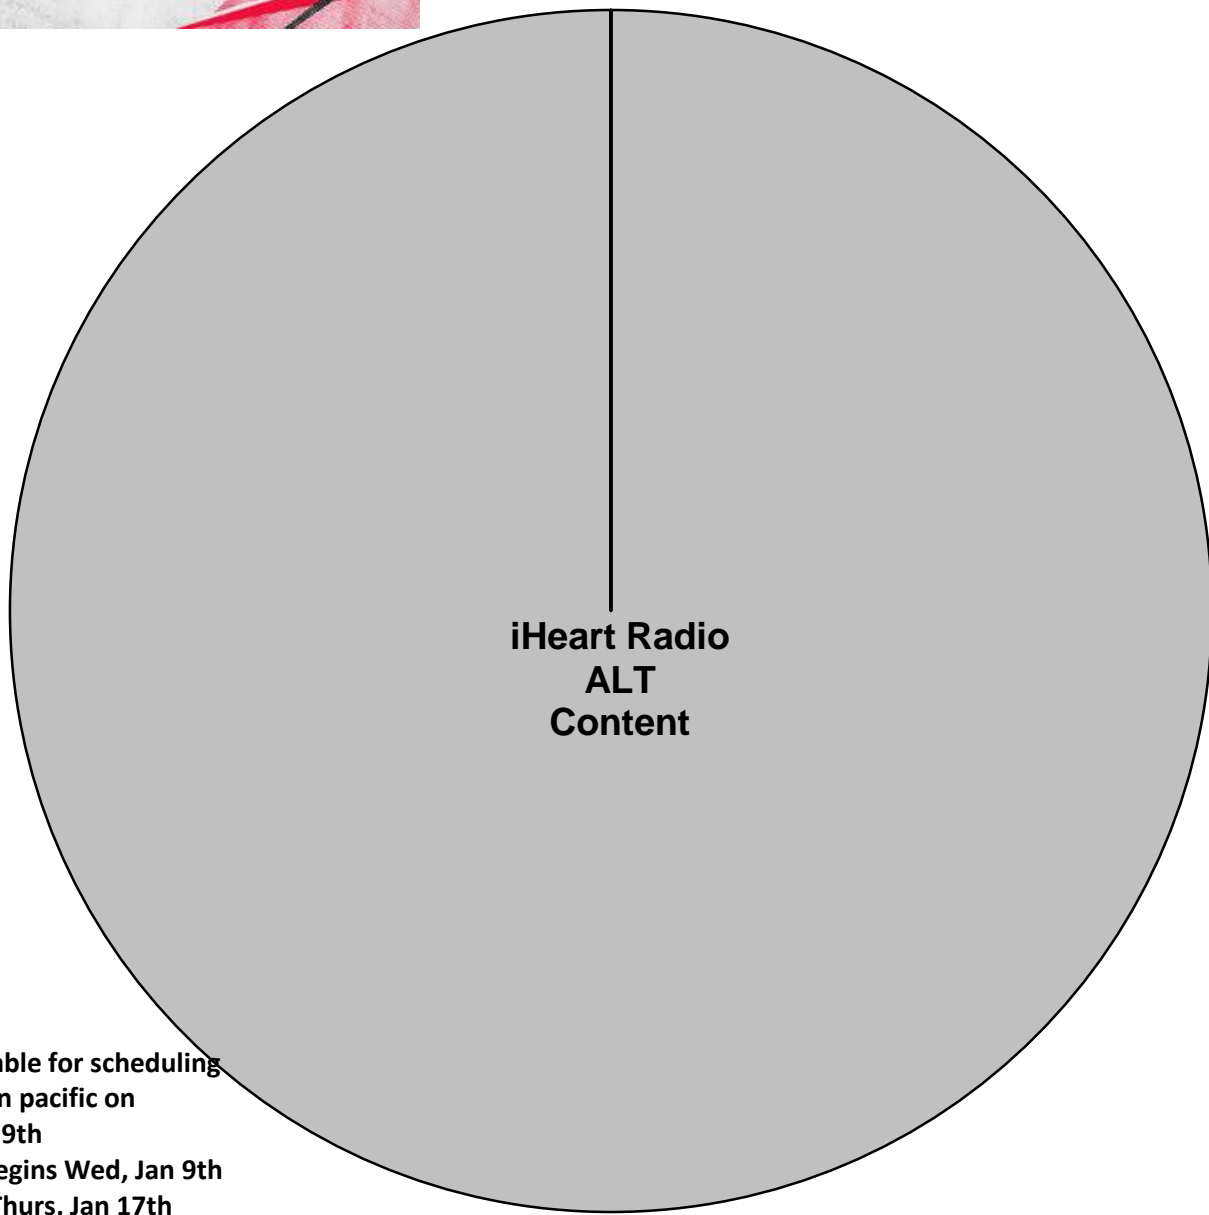

# iHeartRadio ALTer Ego

XDS Program: iHeart ALT

PID 1029, PGM 46

Effective Date: January 19th, 2019

Premiere XDS PRO4-P Satellite

10:30 PM - 4:00 AM Eastern

9:30 PM - 3:00 AM Central

8:30 PM - 2:00 AM Mountain

7:30 PM - 1:00 AM Pacific

Hour 5 of 6

IHID

00:00

floats as close to the top as practical

iHeart Radio  
ALT  
Content

PID available for scheduling  
after noon pacific on  
Wed, Jan 9th

Testing begins Wed, Jan 9th  
through Thurs, Jan 17th  
with audio and cues

All Liners Float

Minimum 3 Liners Per Hour

All Liners and IDs Dry

All Liners and IDs 5 seconds in length

XDS Relays:

IHSOS – Start of Show (1st Hour Only)

IHID - Legal ID

IHLINER - Local Liner (will float once concert begins)