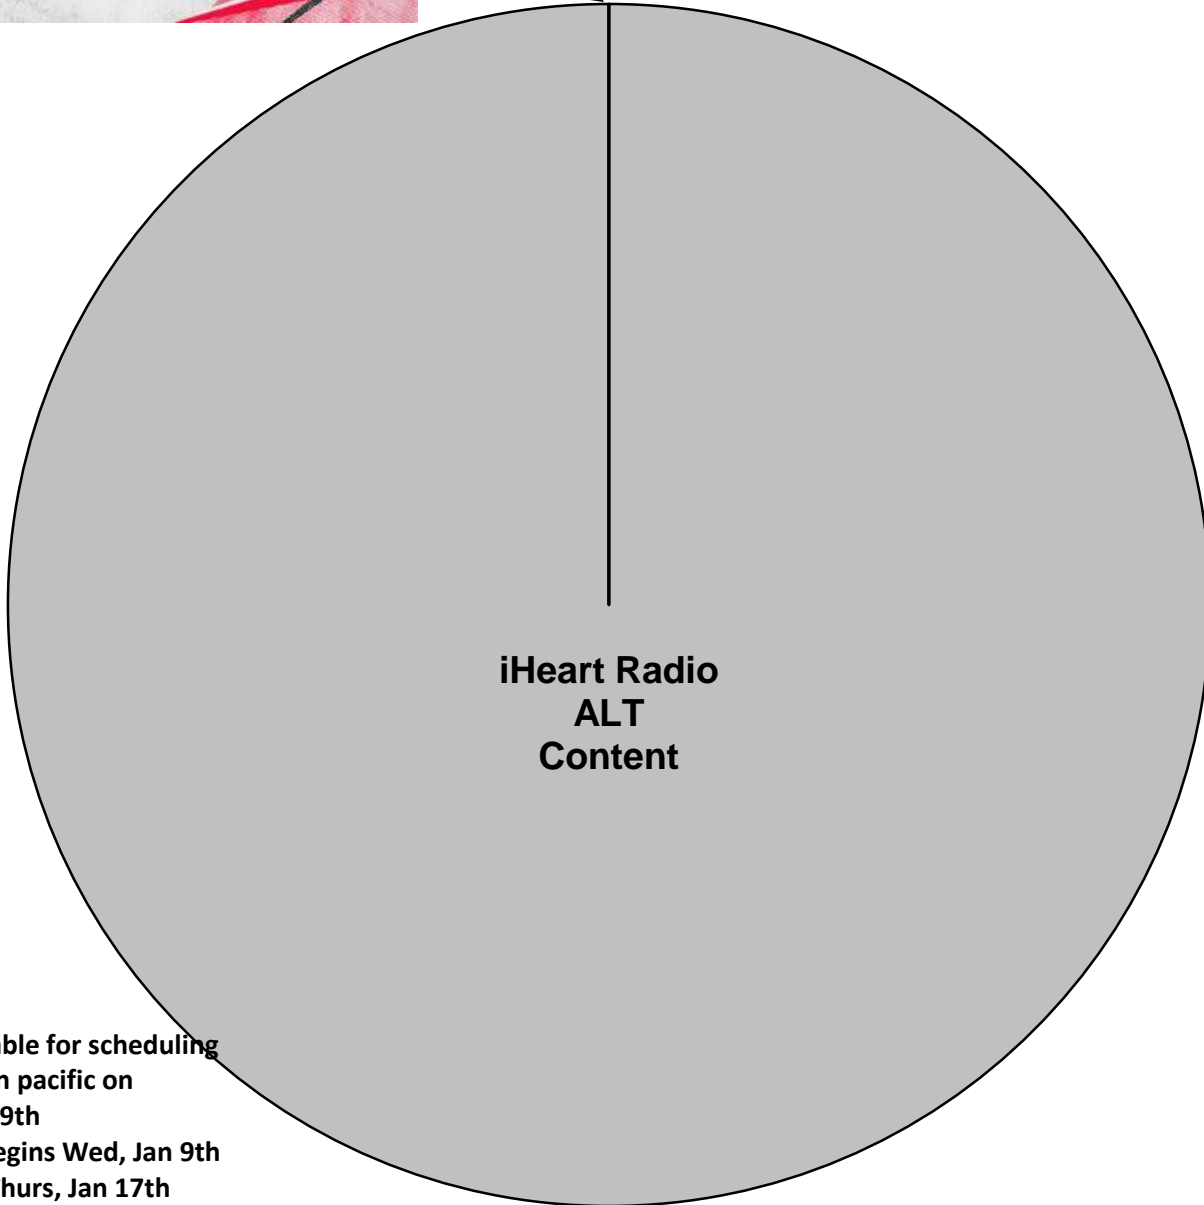

iHeartRadio ALTer Ego

XDS Program: iHeart ALT

PID 1029, PGM 46

Effective Date: January 19th, 2019

Premiere XDS PRO4-P Satellite

10:30 PM - 4:00 AM Eastern

9:30 PM - 3:00 AM Central

8:30 PM - 2:00 AM Mountain

7:30 PM - 1:00 AM Pacific

Hour 6 of 6

IHID
floats as close to the top as practical

IHEOS
59:59