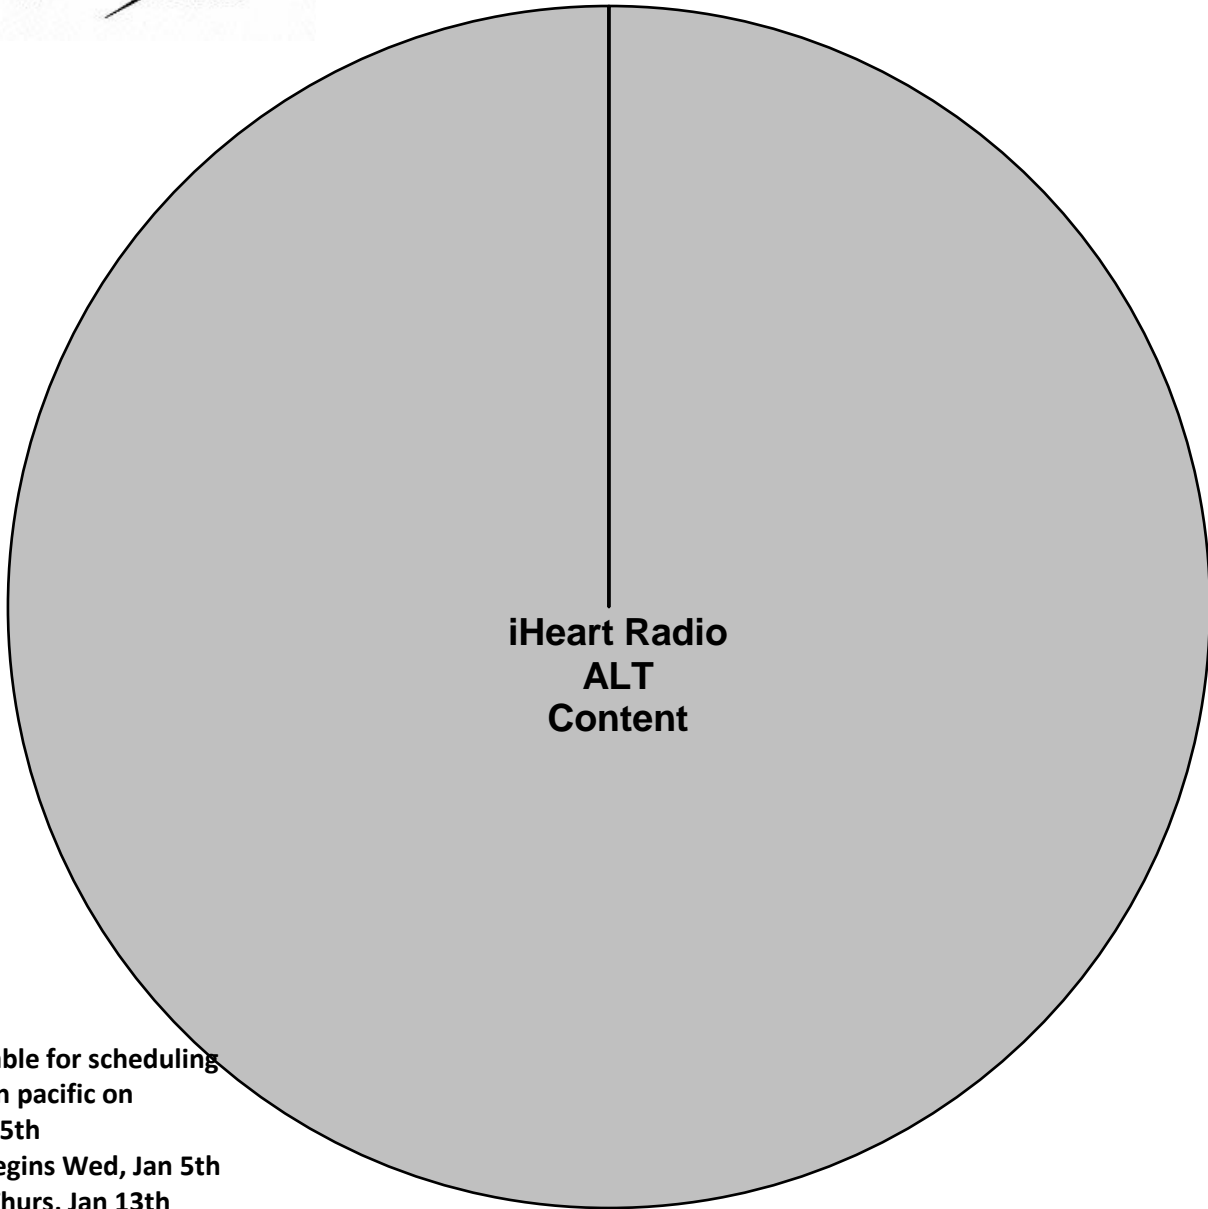

iHeartRadio ALTer Ego

XDS Program: iHeart ALT

PID 1003, PGM 142

Effective Date: January 15th, 2022

Premiere XDS PRO4-P Satellite

10:00 PM - 3:00 AM Eastern

9:00 PM - 2:00 AM Central

8:00 PM - 1:00 AM Mountain

7:00 PM - 12:00 AM Pacific

Hour 2 of 5

IHID
00:00

iHeart Radio
ALT
Content

PID available for scheduling
after noon pacific on
Wed, Jan 5th

Testing begins Wed, Jan 5th
through Thurs, Jan 13th
with audio and cues
and Fri, Jan 14th with audio only
during posted show hours