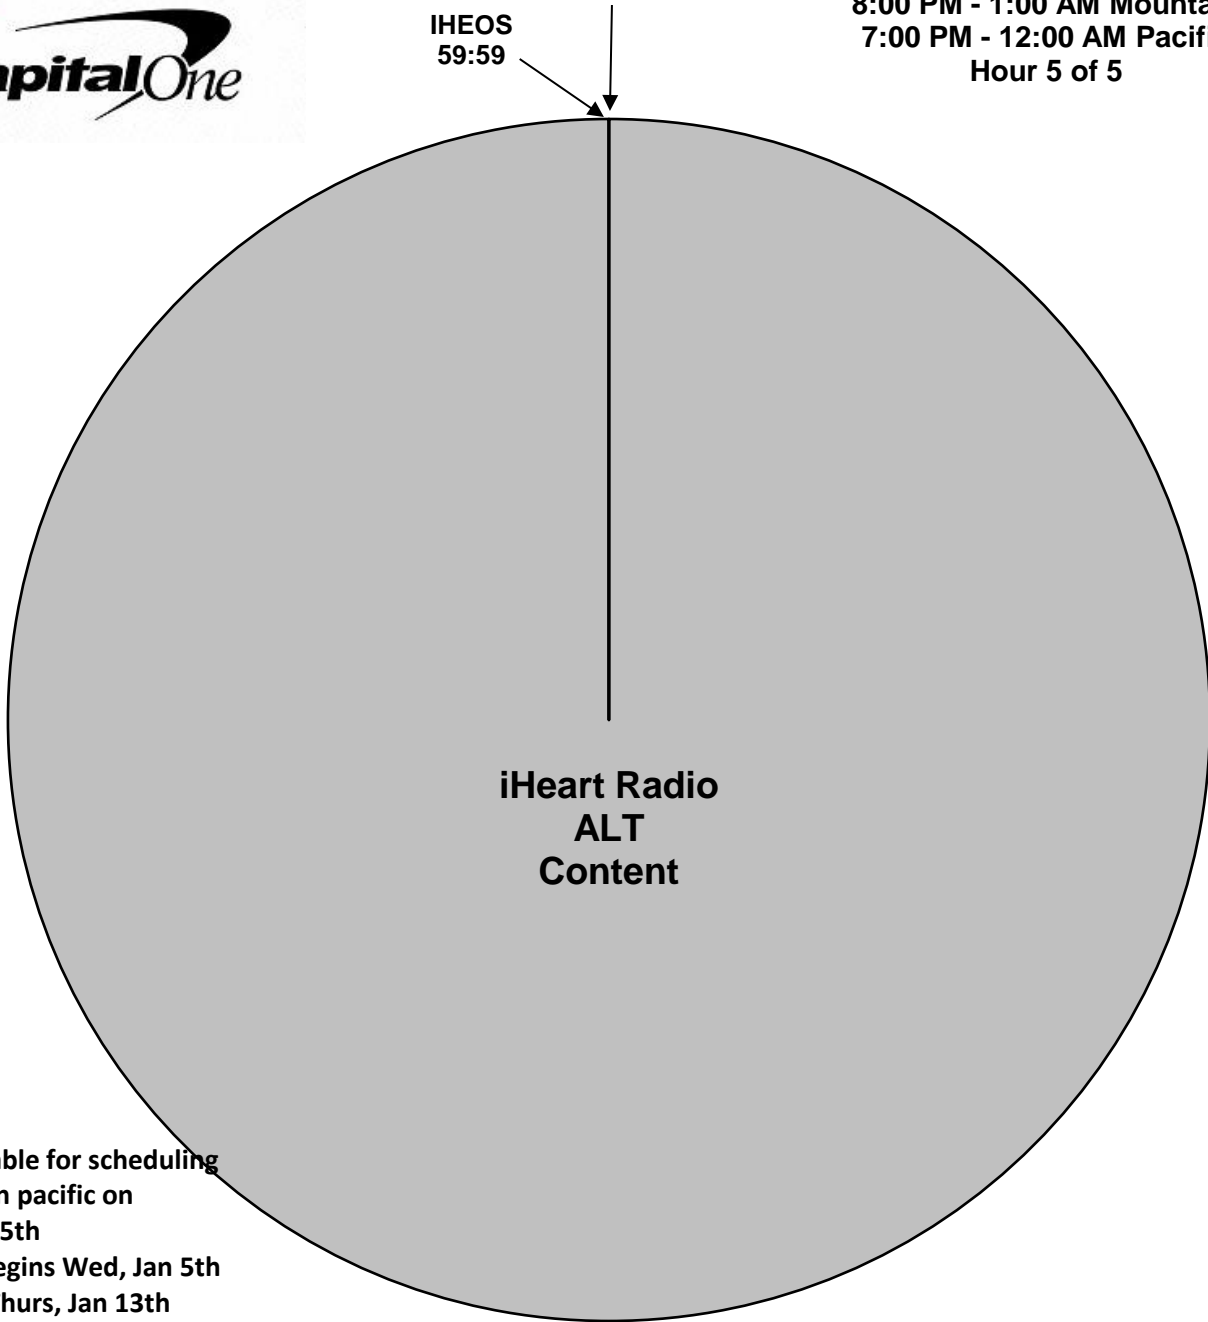

**iHeartRadio ALTer Ego**  
 XDS Program: **iHeart ALT**  
 PID 1003, PGM 142  
 Effective Date: January 15th, 2022  
 Premiere XDS PRO4-P Satellite  
 10:00 PM - 3:00 AM Eastern  
 9:00 PM - 2:00 AM Central  
 8:00 PM - 1:00 AM Mountain  
 7:00 PM - 12:00 AM Pacific  
 Hour 5 of 5

IHID  
 floats as close to the top as practical

IHEOS  
 59:59

**iHeart Radio  
 ALT  
 Content**

PID available for scheduling  
 after noon pacific on  
 Wed, Jan 5th  
 Testing begins Wed, Jan 5th  
 through Thurs, Jan 13th  
 with audio and cues  
 and Fri, Jan 14th with audio only  
 during posted show hours

XDS Relays:  
 IHSOS – Start of Show (1st Hour Only)  
 IHID - Legal ID  
 IHLINER - Local Liner  
 IHEOS – End of Show

It is HIGHLY RECOMMENDED that you schedule a board operator for the evening and run a local delay.