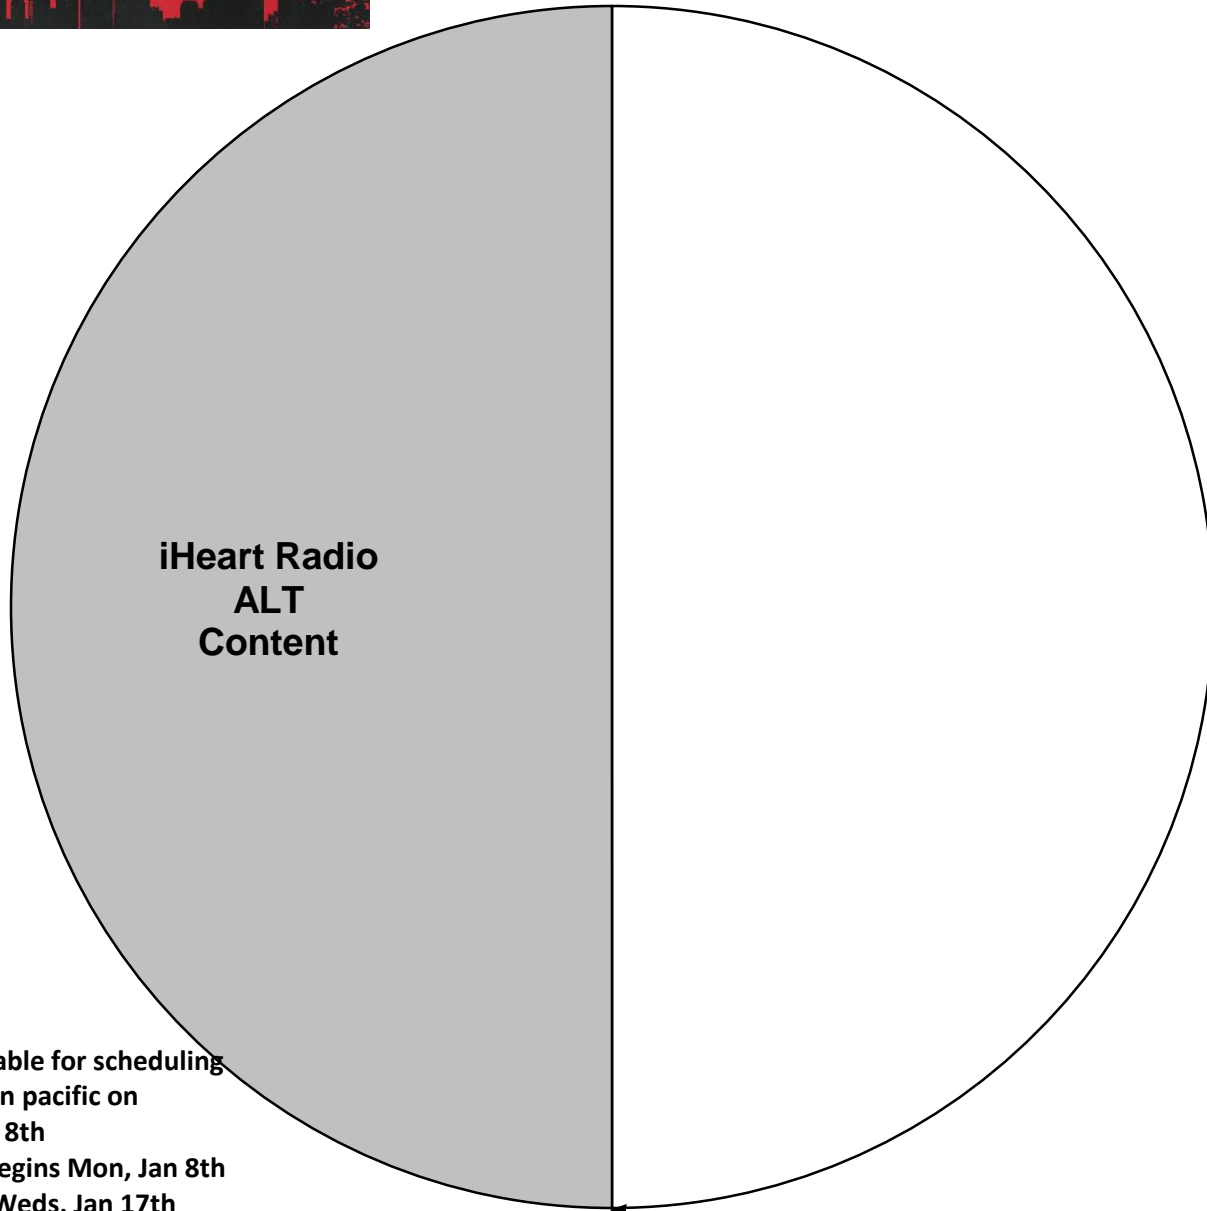

iHeartRadio ALTER Ego

XDS Program: iHeart ALT

PID 1020, PGM 40

Effective Date: January 19th, 2018

Premiere XDS PRO4-P Satellite

10:30 PM - 4:00 AM Eastern

9:30 PM - 3:00 AM Central

8:30 PM - 2:00 AM Mountain

7:30 PM - 1:00 AM Pacific

Hour 1 of 6