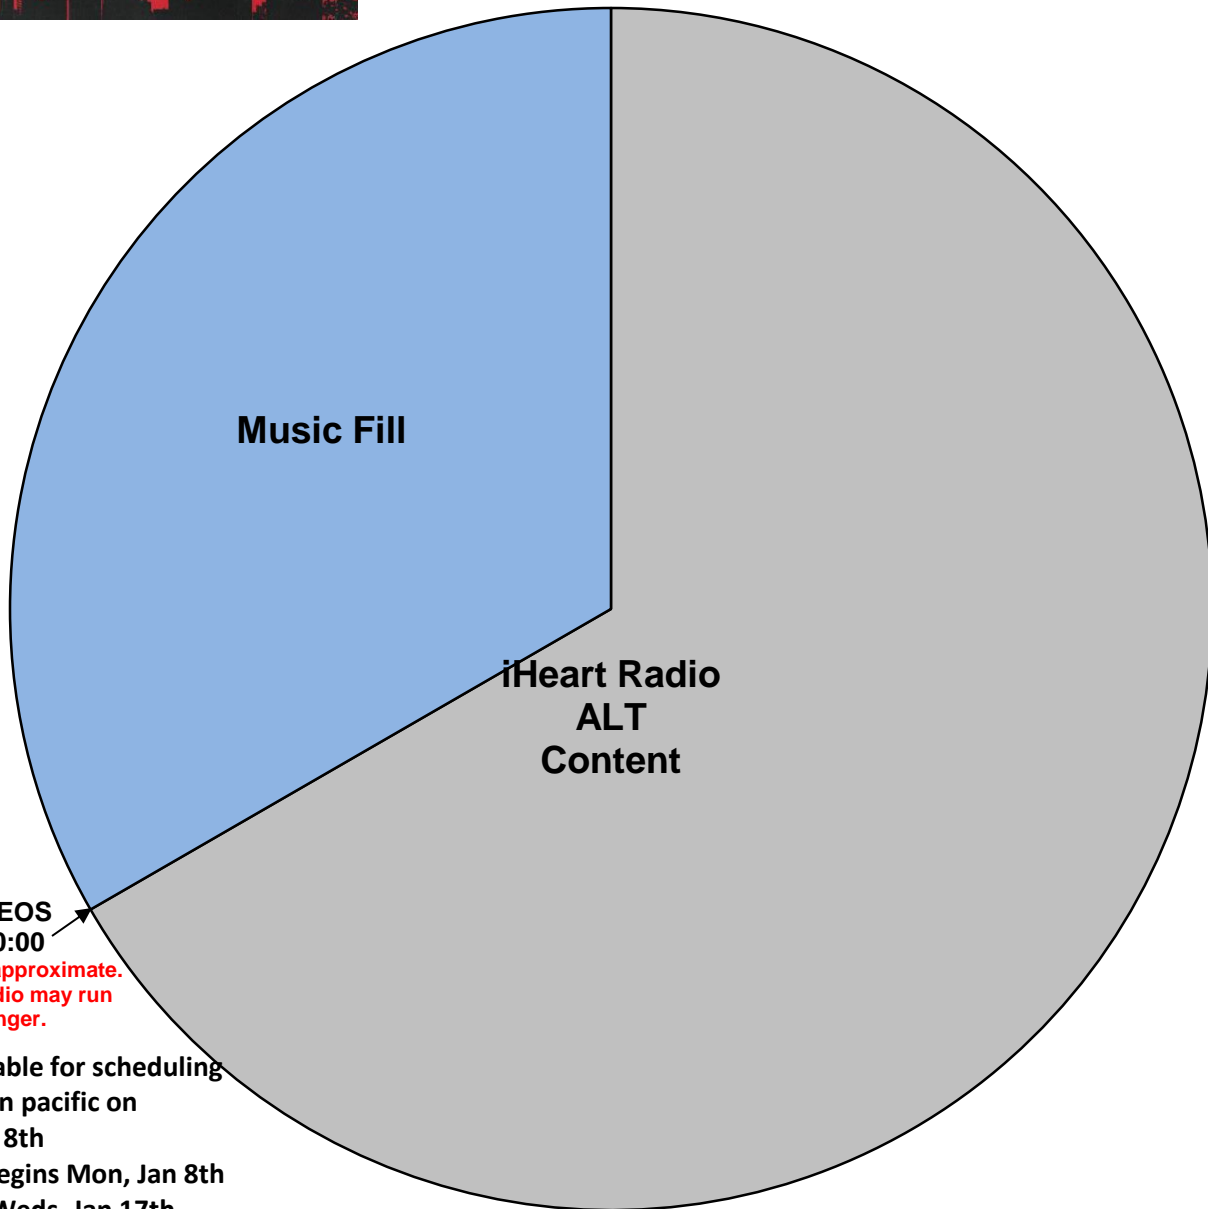

iHeartRadio ALTER Ego

XDS Program: iHeart ALT

PID 1020, PGM 40

Effective Date: January 19th, 2018

Premiere XDS PRO4-P Satellite

10:30 PM - 4:00 AM Eastern

9:30 PM - 3:00 AM Central

8:30 PM - 2:00 AM Mountain

7:30 PM - 1:00 AM Pacific

Hour 5 of 6

IHID
floats as close to the top as practical

IHEOS
40:00

End time approximate.
Stage audio may run longer.

PID available for scheduling
after noon pacific on
Mon, Jan 8th

Testing begins Mon, Jan 8th
through Weds, Jan 17th
with audio and cues

and Thurs, Jan 18th with audio only
during posted show hours

For Technical Assistance call:

Premiere Network Operations Center: 800-276-4431

Technical Info: <http://engineering.premiereradio.com/>