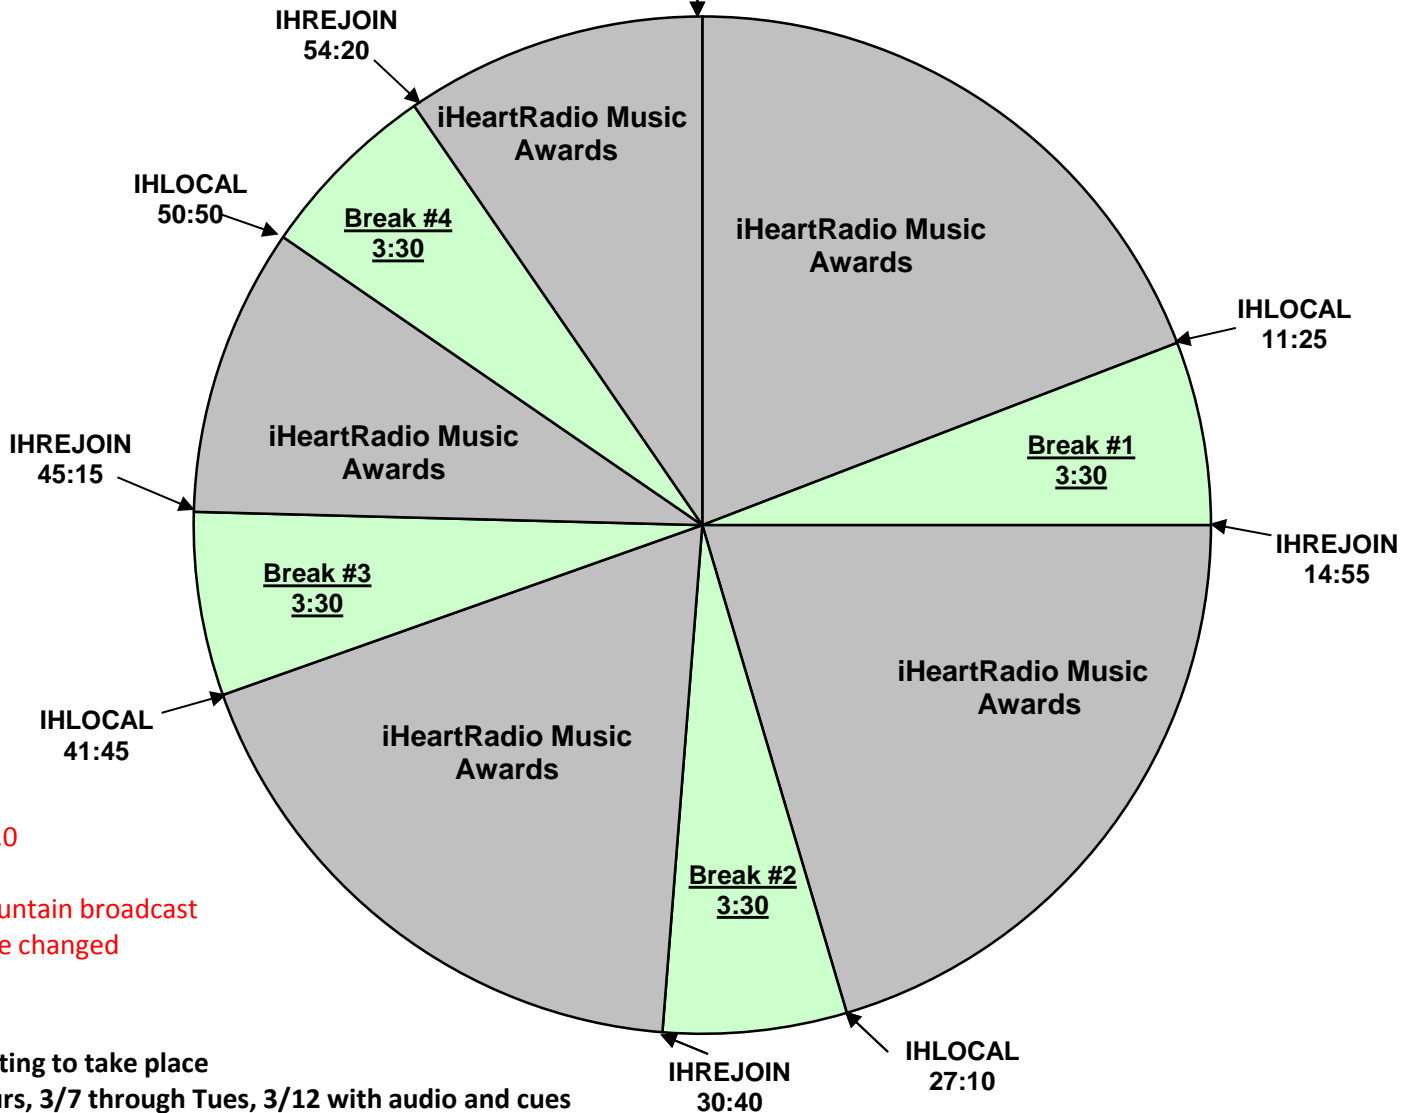

iHeartRadio Music Awards

XDS Program: iHR Music Awards
 Program 118, PID 108B

Effective Date: March 14th, 2019
 Premiere XDS PRO4-P Satellite
 Airs Live 7:30PM - 11:00PM Eastern
 6:30PM - 10:00PM Central
 Mountain and Pacific times
 delay XDS playback to
 6:30PM - 10:00PM Mountain
 7:30PM - 11:00PM Pacific
HOUR 2 of 4

ALL BREAKS FLOAT

IHID
 59:55
 (as close to top
 as practical)

V 2.0
 3/8
 mountain broadcast
 time changed

Testing to take place
 Thurs, 3/7 through Tues, 3/12 with audio and cues
 and Weds, 3/13 with audio only
 during posted show hours.

All Liners and IDs Dry
 Liners and IDs :05
 Relays will be provided to start show and end show during the broadcast:

- XDS Relays:**
 IHSOS - Start of Show
 IHID - Legal ID
 IHLINER - Local Liner
 IHREJOIN - Rejoin Program
 IHLOCAL - Local Break
 IHEOS - End of Show

All Breaks Float
 Number of breaks
 Preshow -1
 Simulcast -8