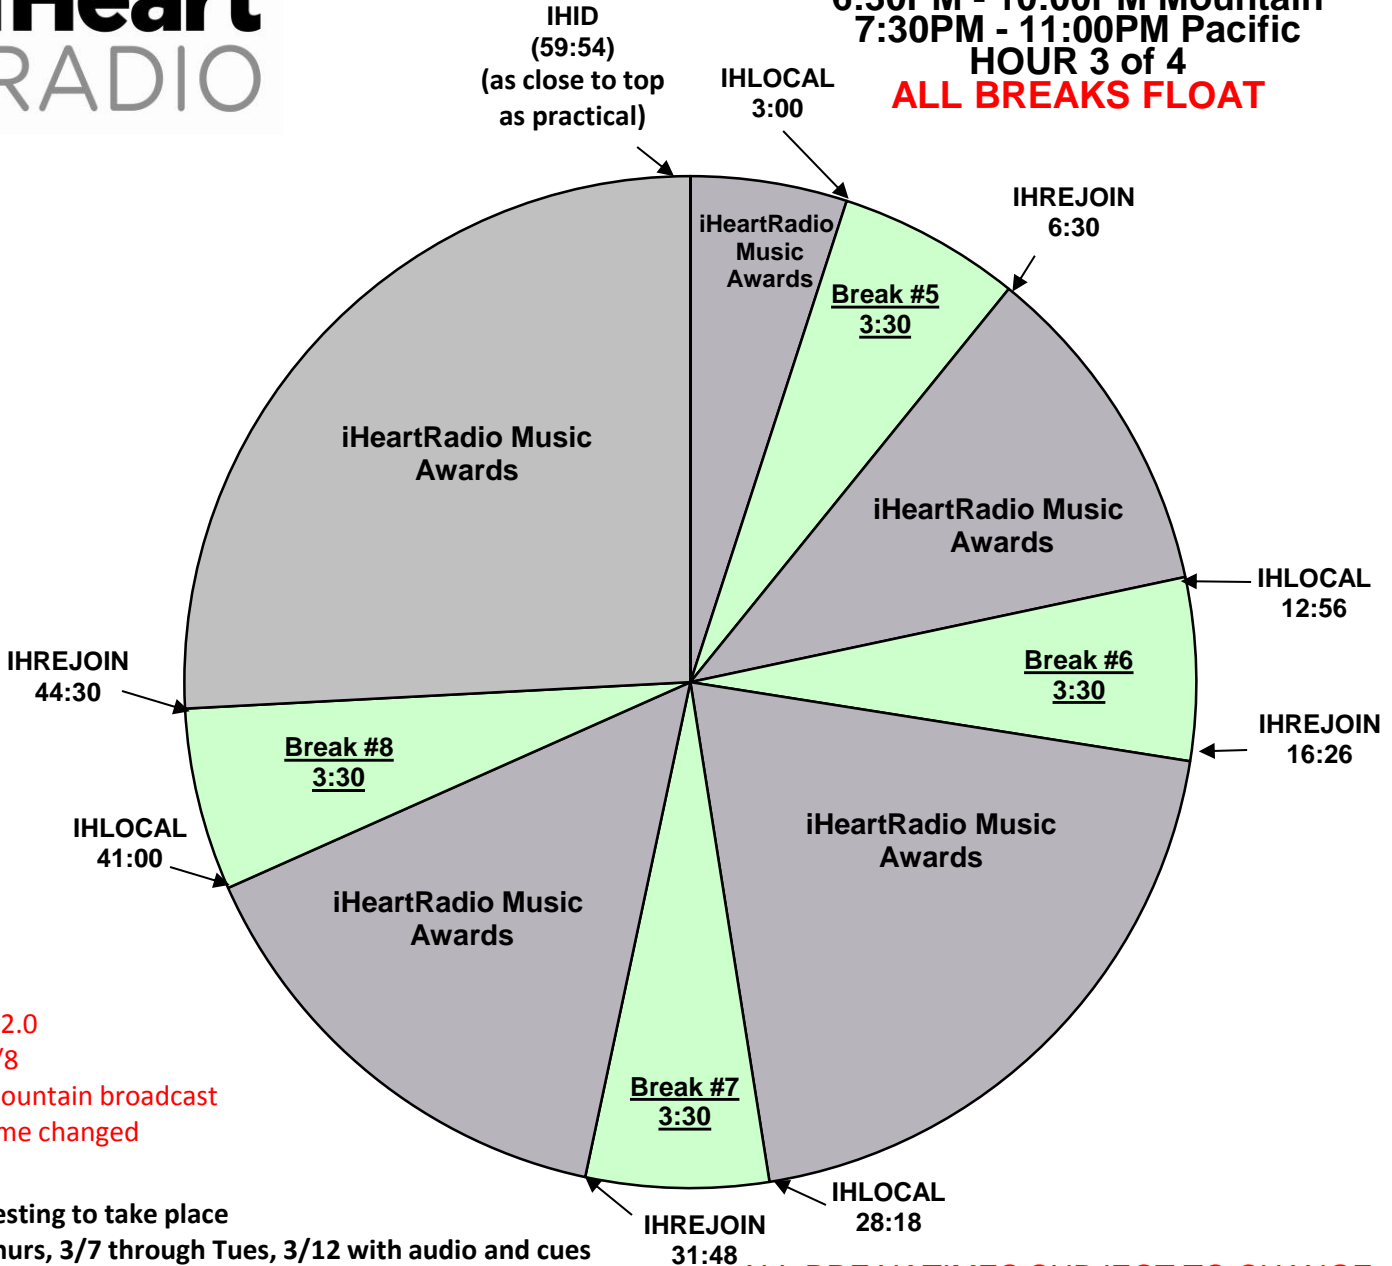

iHeartRadio Music Awards

XDS Program: iHR Music Awards
 Program 118, PID 108B

Effective Date: March 14th, 2019
 Premiere XDS PRO4-P Satellite
 Airs Live 7:30PM - 11:00PM Eastern
 6:30PM - 10:00PM Central
 Mountain and Pacific times
 delay XDS playback to
 6:30PM - 10:00PM Mountain
 7:30PM - 11:00PM Pacific

HOUR 3 of 4
ALL BREAKS FLOAT

V 2.0
 3/8
 mountain broadcast
 time changed

Testing to take place
 Thurs, 3/7 through Tues, 3/12 with audio and cues
 and Weds, 3/13 with audio only
 during posted show hours.
 Available for scheduling after noon pacific on 3/7.

- XDS Relays:**
 IHSOS – Start of Show
 IHID - Legal ID
 IHLINER - Local Liner
 IHREJOIN - Rejoin Program
 IHLOCAL - Local Break
 IHEOS – End of Show

All Breaks Float
 Number of breaks
 Preshow -1
 Simulcast -8