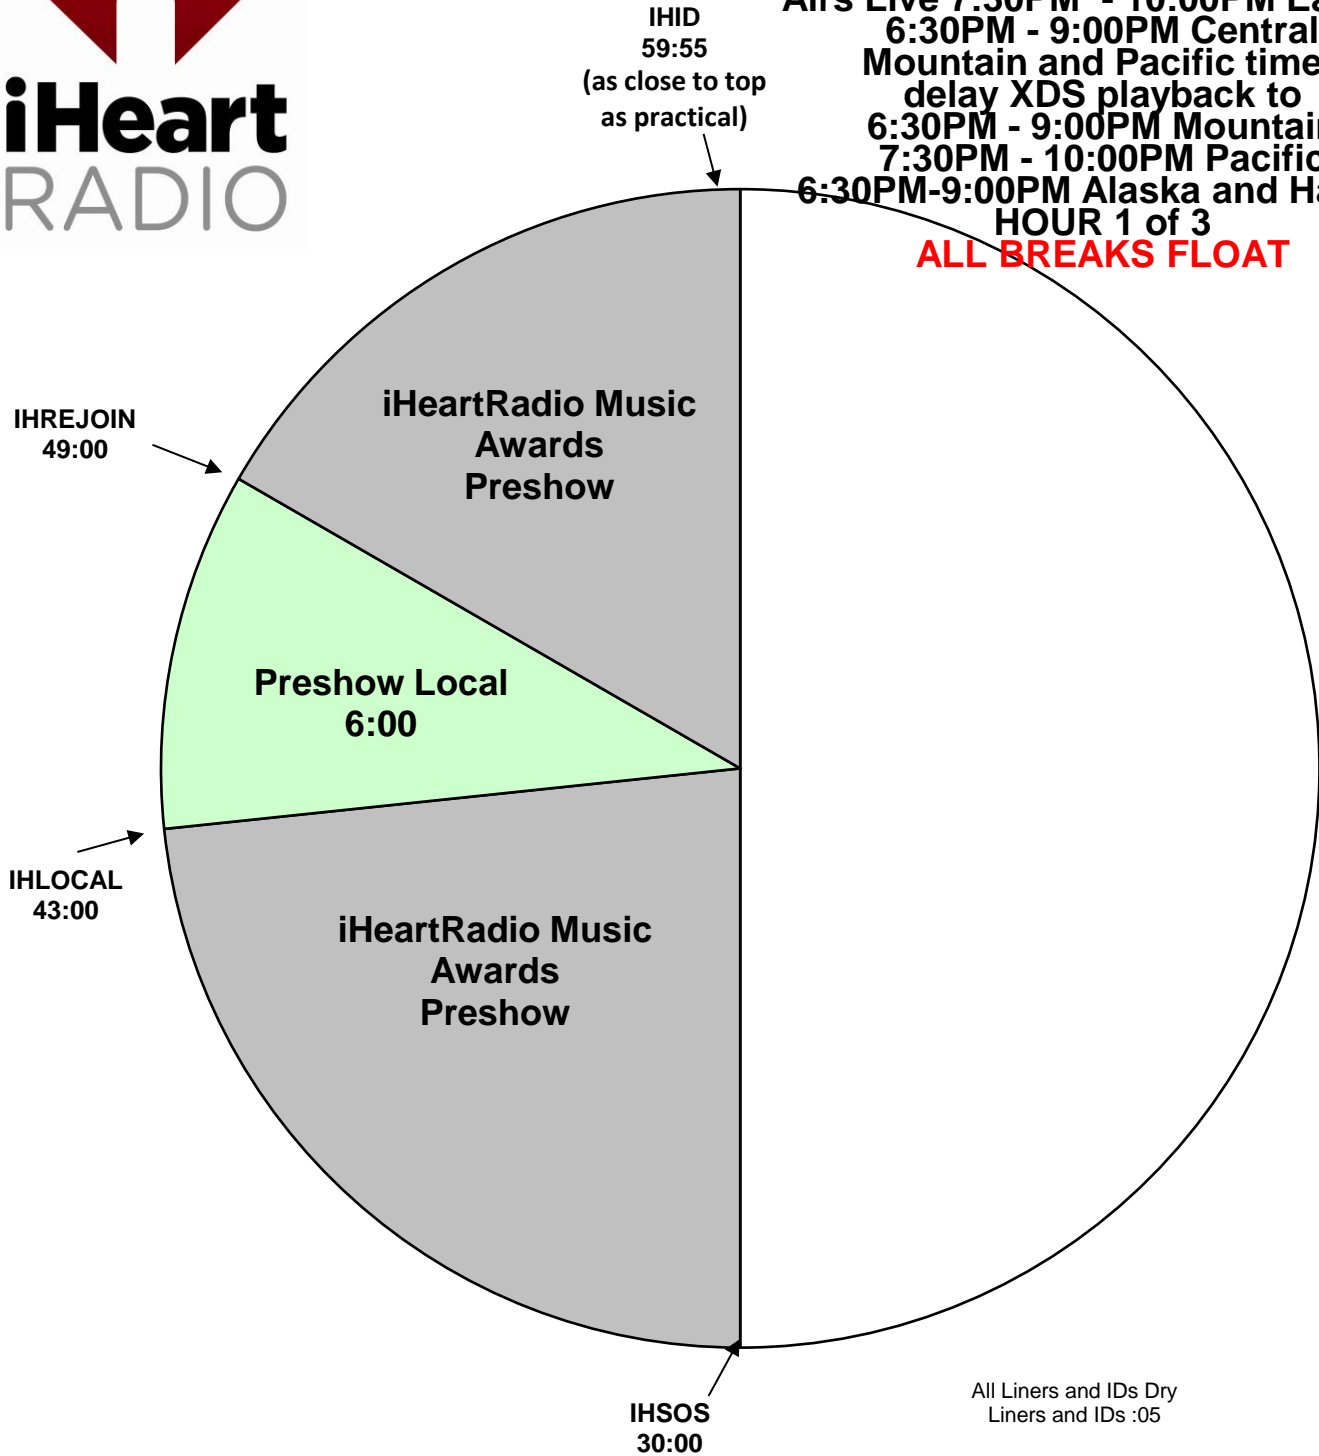

iHeartRadio Music Awards

XDS Program: iHRMA24

Program 81, PID 102C

Effective Date: April 1st, 2024

Premiere XDS PRO4-P Satellite

Airs Live 7:30PM - 10:00PM Eastern

6:30PM - 9:00PM Central

Mountain and Pacific times

delay XDS playback to

6:30PM - 9:00PM Mountain

7:30PM - 10:00PM Pacific

6:30PM-9:00PM Alaska and Hawaii

HOUR 1 of 3

ALL BREAKS FLOAT

Relays will be provided to start show and end show during the broadcast:

XDS Relays:

IHSOS - Start of Show

IHID - Local ID

IHLINER - Program Liner

IHREJOIN - Rejoin Program

IHLOCAL - Local Break

IHEOS - End of Show

All Breaks Float

Number of breaks