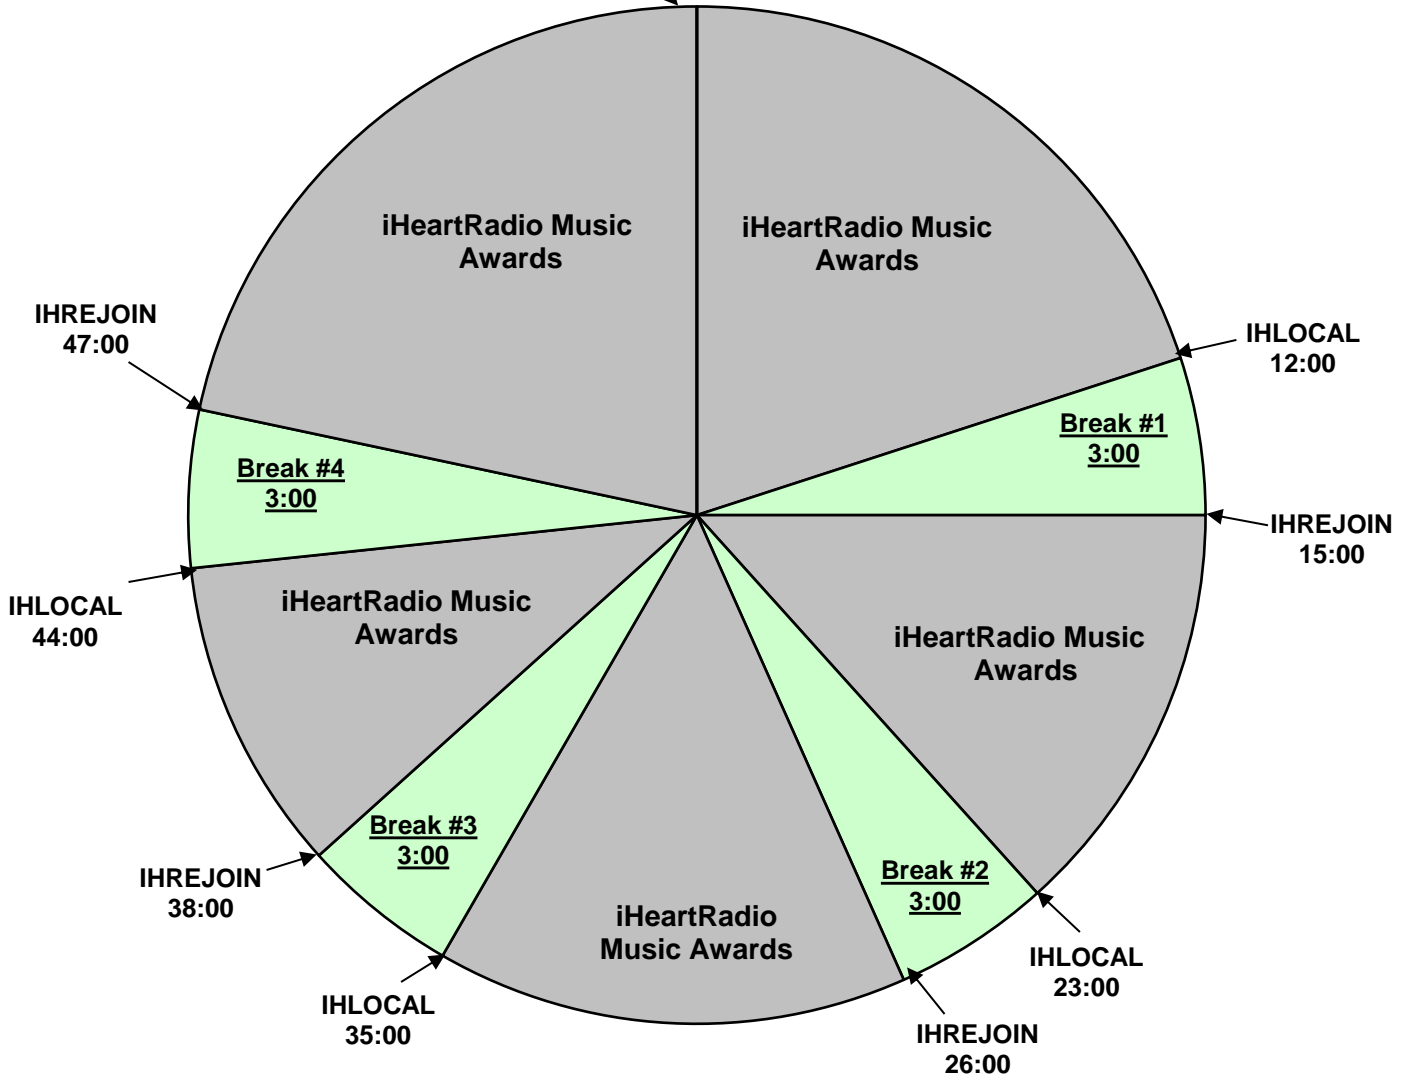

iHeartRadio Music Awards

XDS Program: **iHRMA24**

Program 81, PID 102C

Effective Date: April 1st, 2024

Premiere XDS PRO4-P Satellite

Airs Live 7:30PM - 10:00PM Eastern

6:30PM - 9:00PM Central

Mountain and Pacific times

delay XDS playback to

6:30PM - 9:00PM Mountain

7:30PM - 10:00PM Pacific

6:30PM-9:00PM Alaska and Hawaii

HOUR 2 of 3

ALL BREAKS FLOAT

IHID
59:55
(as close to top
as practical)

All Liners and IDs Dry
Liners and IDs :05

Relays will be provided to start show and end show during the broadcast:

XDS Relays:

IHSOS – Start of Show

IHID - Local ID

IHLINER - Program Liner

IHREJOIN - Rejoin Program

IHLOCAL - Local Break

IHEOS – End of Show