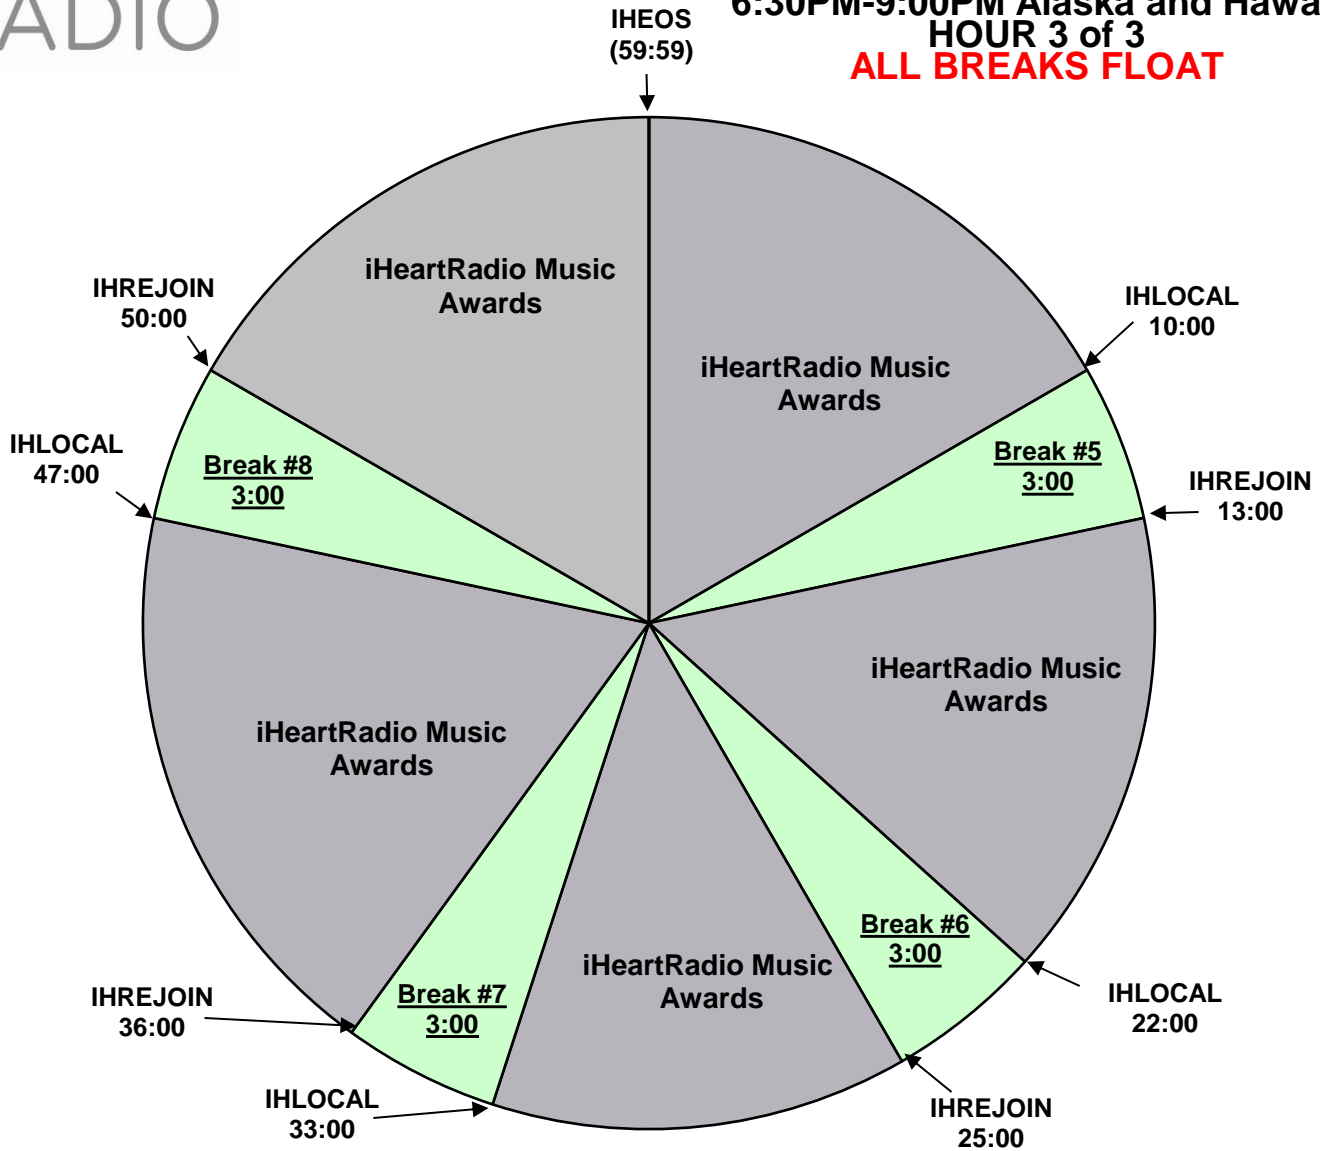

# iHeartRadio Music Awards

XDS Program: iHRMA24  
 Program 81, PID 102C

Effective Date: April 1st, 2024  
 Premiere XDS PRO4-P Satellite  
 Airs Live 7:30PM - 10:00PM Eastern  
 6:30PM - 9:00PM Central  
 Mountain and Pacific times  
 delay XDS playback to  
 6:30PM - 9:00PM Mountain  
 7:30PM - 10:00PM Pacific  
 6:30PM-9:00PM Alaska and Hawaii  
**HOUR 3 of 3**

**ALL BREAKS FLOAT**

All Liners and IDs Dry  
 Liners and IDs :05

Relays will be provided to start show and end show during the broadcast:

**XDS Relays:**

- IHSOS – Start of Show
- IHID - Local ID
- IHLINER - Program Liner
- IHREJOIN - Rejoin Program
- IHLOCAL - Local Break
- IHEOS – End of Show