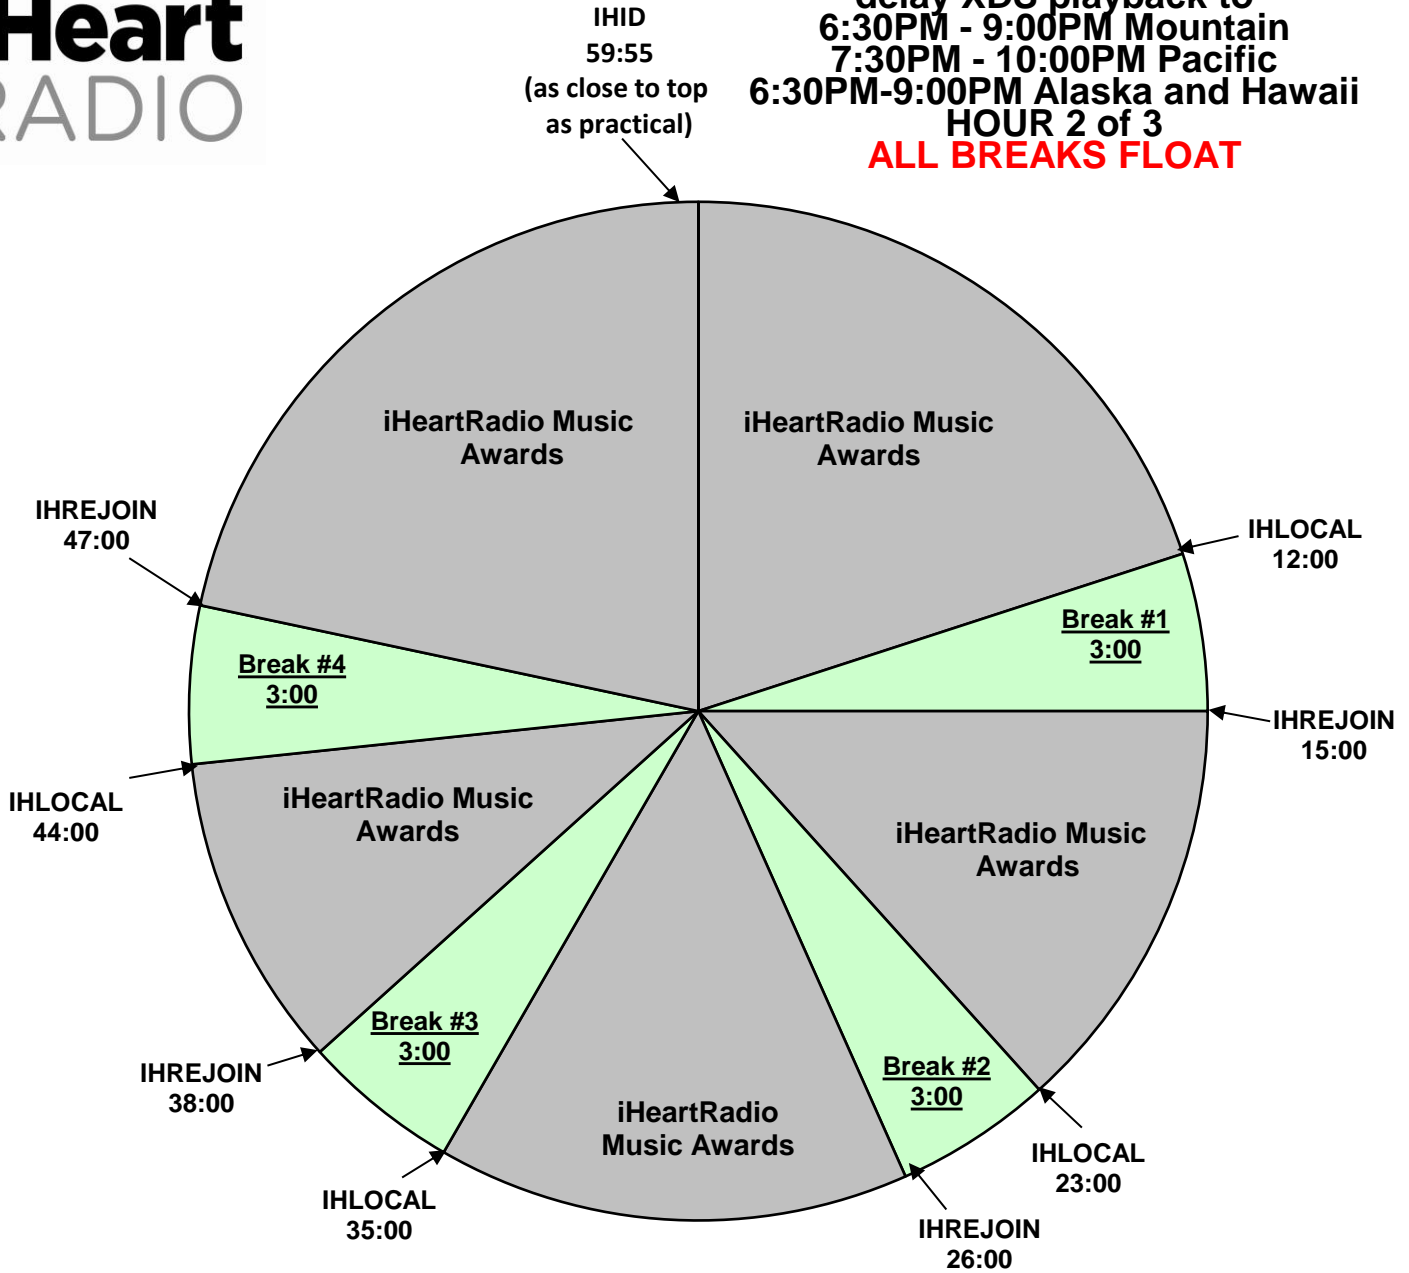

iHeartRadio Music Awards

XDS Program: **iHRMA25**

Program 91, PID 1054

Effective Date: March 17th, 2025

Premiere XDS PRO4-P Satellite

Airs Live 7:30PM - 10:00PM Eastern

6:30PM - 9:00PM Central

Mountain and Pacific times

delay XDS playback to

6:30PM - 9:00PM Mountain

7:30PM - 10:00PM Pacific

6:30PM-9:00PM Alaska and Hawaii

HOUR 2 of 3

ALL BREAKS FLOAT

Testing to occur from Thursday, March 13th through Sunday, March 16th with audio and cues during posted show hours.

For Technical Assistance call:
 Premiere Network Operations Center: 800-276-4431
 Technical Info: <http://engineering.premiereradio.com/>

All Liners and IDs Dry
 Liners and IDs :05

Relays will be provided to start show and end show during the broadcast:

XDS Relays:

- IHSOS - Start of Show
- IHID - Local ID
- IHLINER - Program Liner
- IHREJOIN - Rejoin Program
- IHLOCAL - Local Break
- IHEOS - End of Show
- All Breaks Float**
- Number of breaks
- Preshow -1
- Simulcast -8