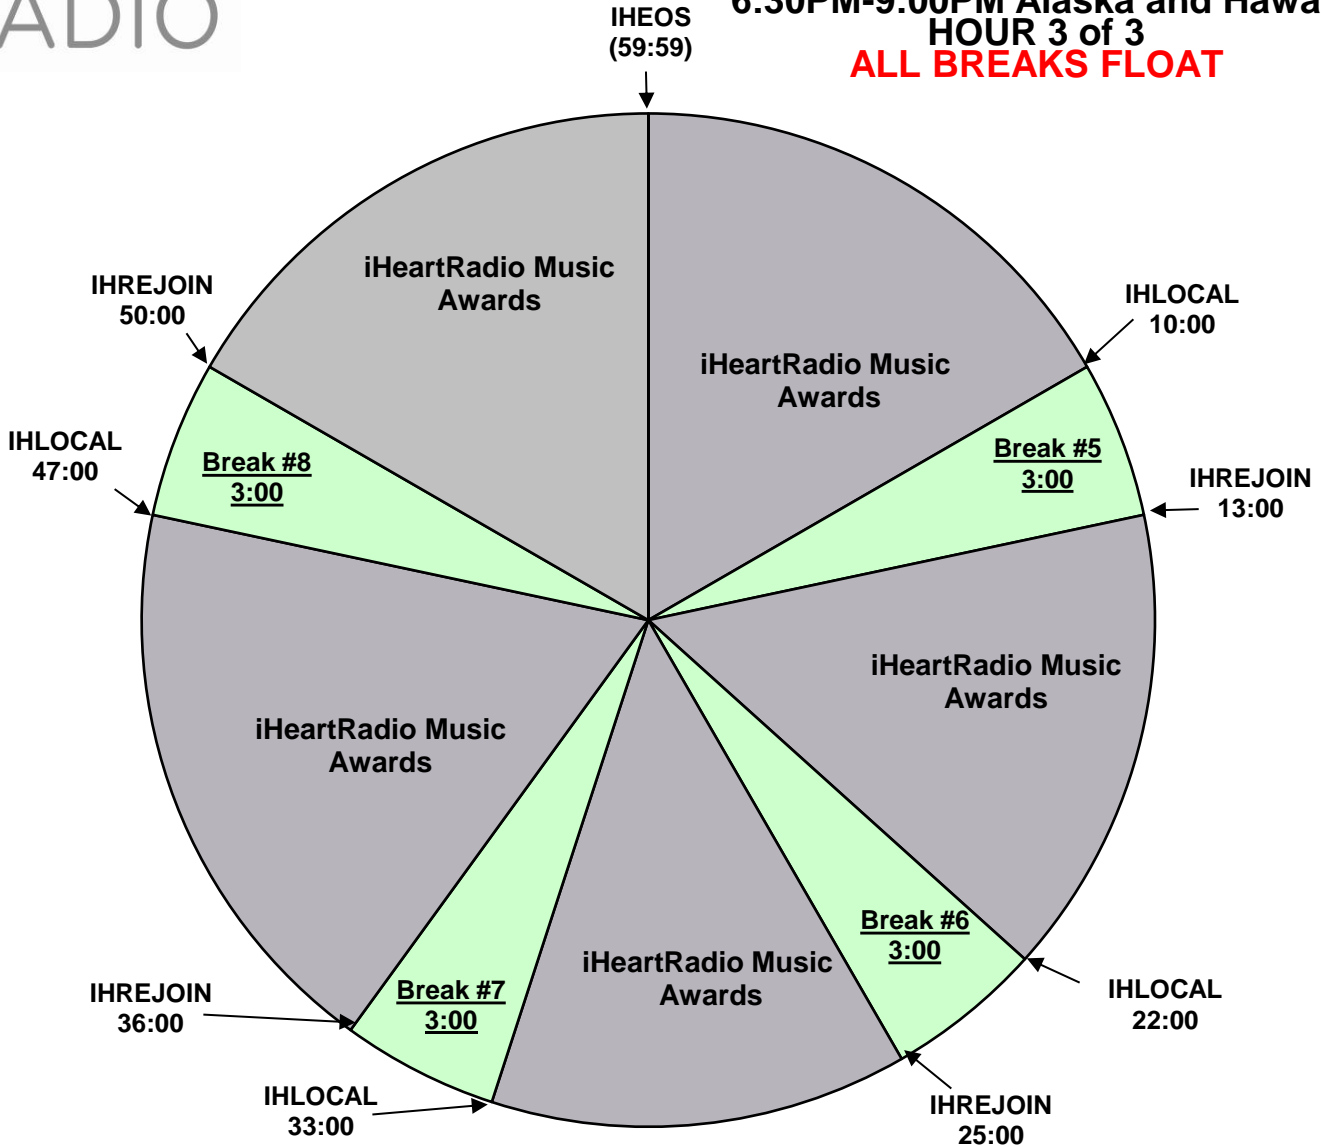

iHeartRadio Music Awards

XDS Program: iHRMA25

Program 91, PID 1054

Effective Date: March 17th, 2025

Premiere XDS PRO4-P Satellite

Airs Live 7:30PM - 10:00PM Eastern

6:30PM - 9:00PM Central

Mountain and Pacific times

delay XDS playback to

6:30PM - 9:00PM Mountain

7:30PM - 10:00PM Pacific

6:30PM-9:00PM Alaska and Hawaii

HOUR 3 of 3

ALL BREAKS FLOAT

Testing to occur from Thursday, March 13th through Sunday, March 16th with audio and cues during posted show hours.

For Technical Assistance call:
Premiere Network Operations Center: 800-276-4431
Technical Info: <http://engineering.premiereradio.com/>

All Liners and IDs Dry
Liners and IDs :05

Relays will be provided to start show and end show during the broadcast:

XDS Relays:

- IHSOS – Start of Show
- IHID - Local ID
- IHLINER - Program Liner
- IHREJOIN - Rejoin Program
- IHLOCAL - Local Break
- IHEOS – End of Show
- All Breaks Float**
- Number of breaks**
- Preshow -1
- Simulcast -8