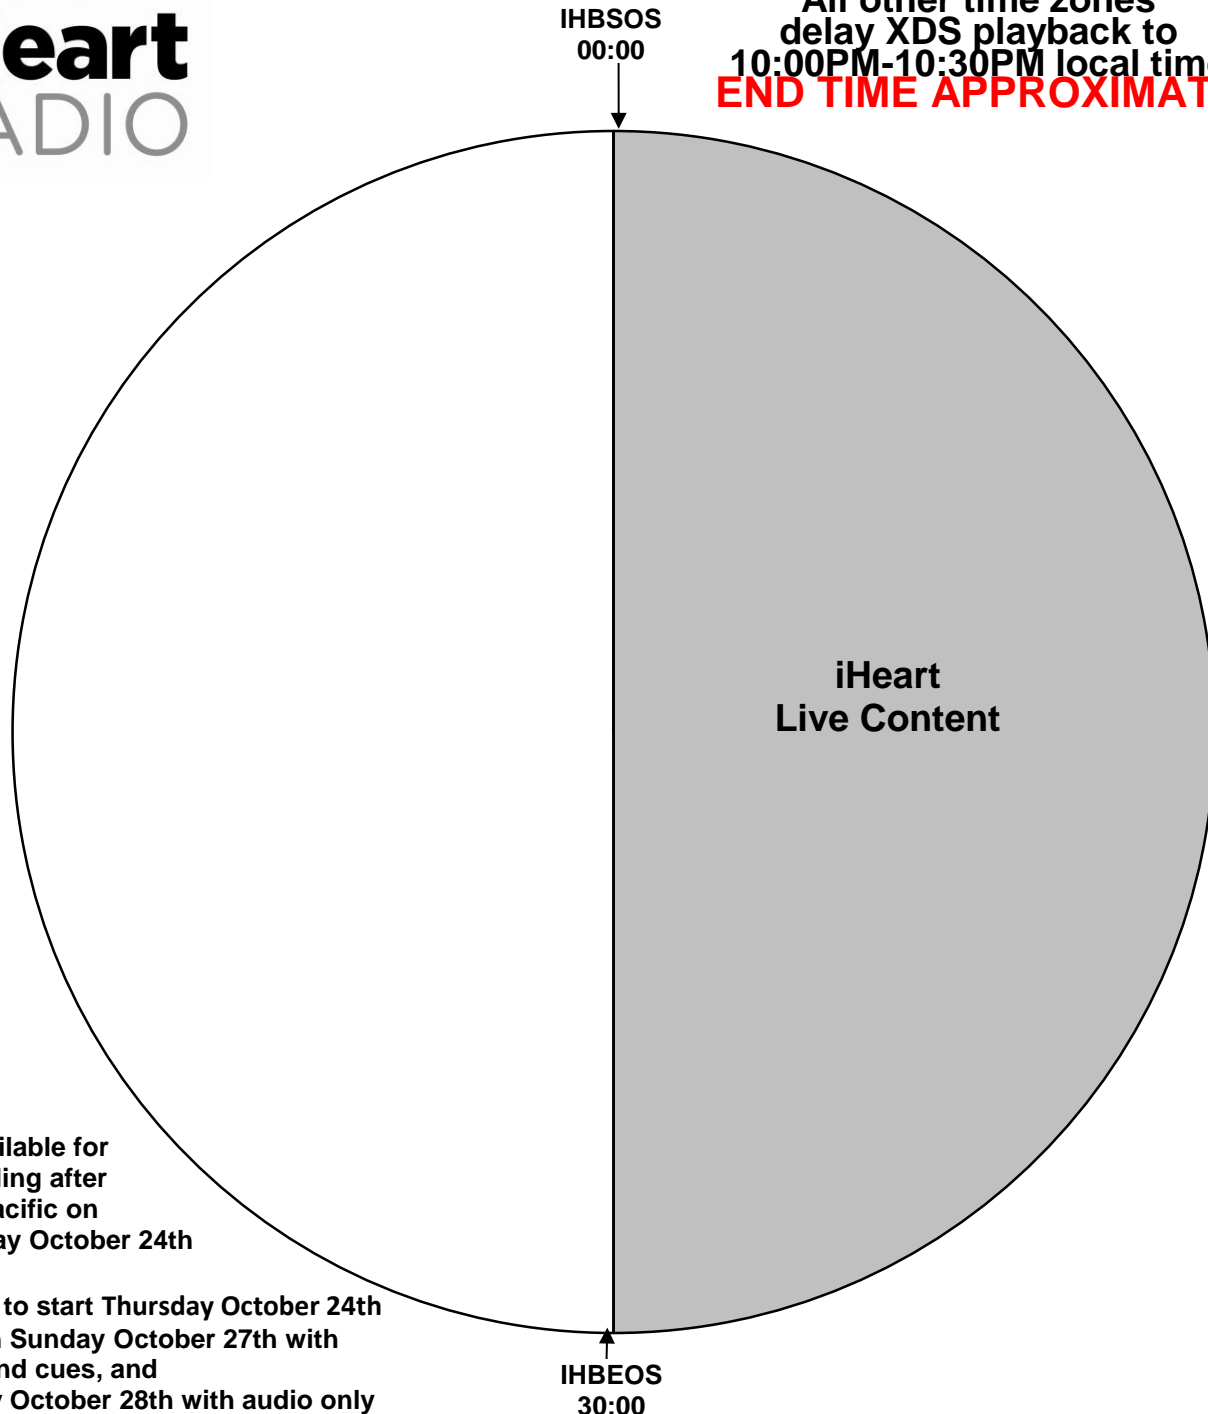

iHeartRadio LIVE and Verizon Bring You Big Sean

XDS Program: iH Big Sean (PID 1086, PGM 112)

Effective Date October 29th, 2019
Premiere XDS PRO4-P Satellite
Airs Live 10:00PM-10:30PM Eastern

All other time zones
delay XDS playback to
10:00PM-10:30PM local time
END TIME APPROXIMATE

(end time approximate - show may go longer)

End time is approximate.

Relays will be provided to start show and end show during the broadcast:

XDSRelays:

IHBSOS – Start of Show

IHBEOS – End of Show

It is HIGHLY RECOMMENDED that you schedule a board operator for the evening and run a local delay.