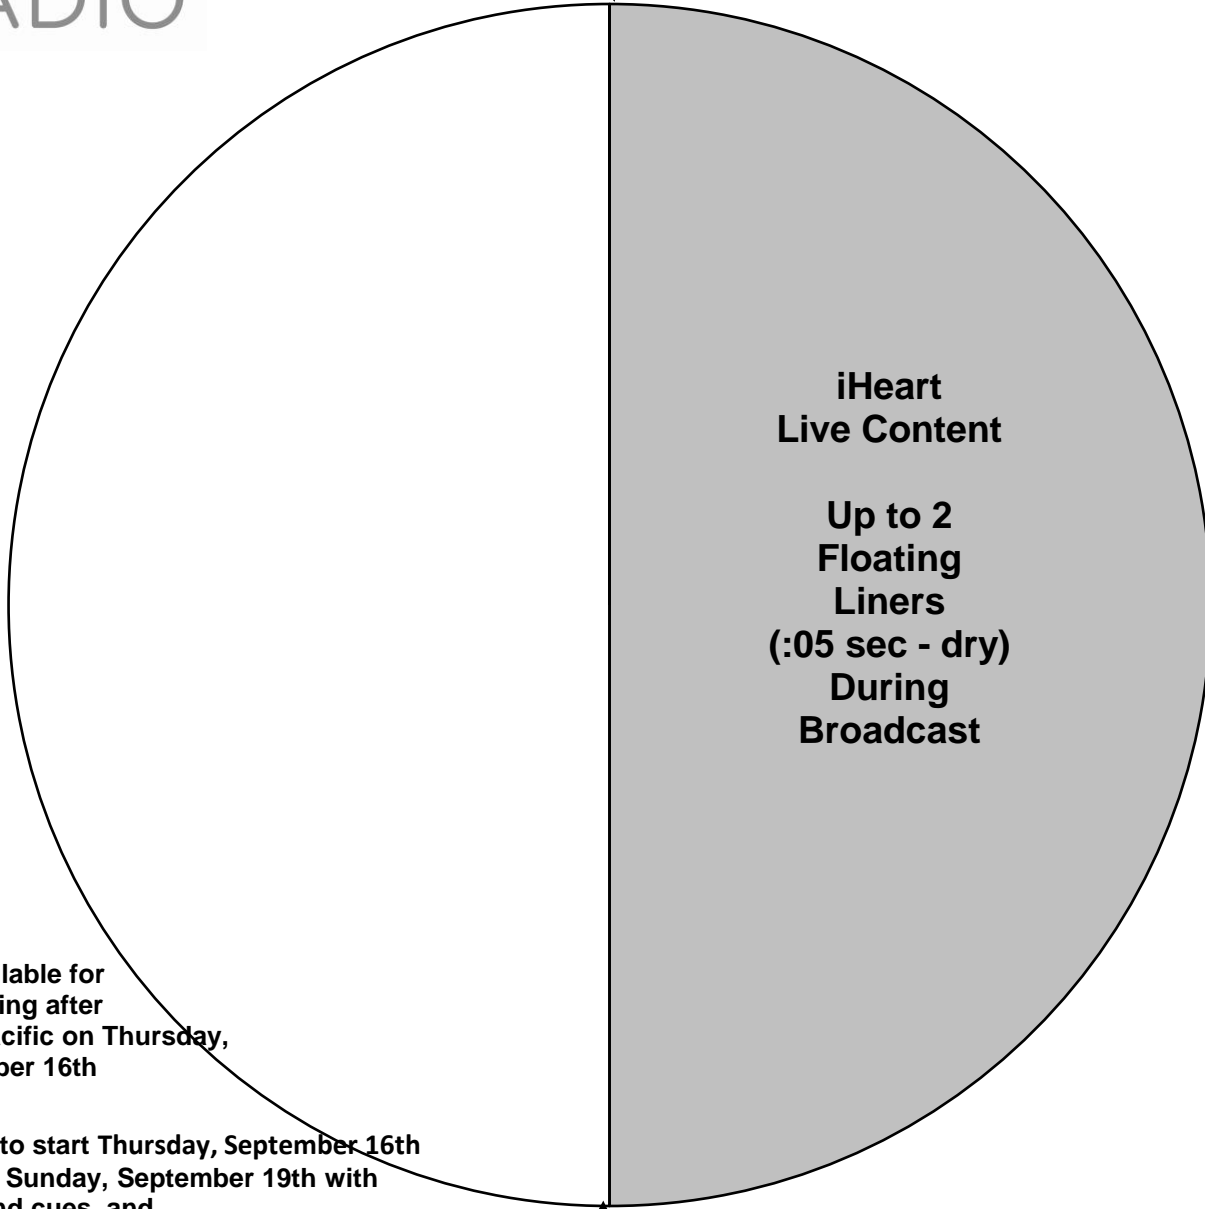

iHeart Radio ICONS With Billy Idol

XDS Program: iH BillyIdol
PID 109B, PGM 140

Effective Date September 21st, 2021

Premiere XDS PRO4-P Satellite

Airs Live 7:00PM-7:30PM Eastern

All other time zones

delay XDS playback to

7:00PM-7:30PM local time

END TIME APPROXIMATE

IHBSOS
00:00

IHBEOS
30:00

**(end time approximate
- show may go longer)**

PID available for scheduling after noon pacific on Thursday, September 16th

Testing to start Thursday, September 16th through Sunday, September 19th with audio and cues, and Monday, September 20th with audio only during posted show hours

XDSRelays:

IHBSOS – Start of Show

IHBLINER -- Local Liner - Up to 2 Floating :05 seconds DRY

IHBEOS – End of Show

premiere NETWORKS

It is HIGHLY RECOMMENDED that you schedule a board operator for the evening and run a local delay.