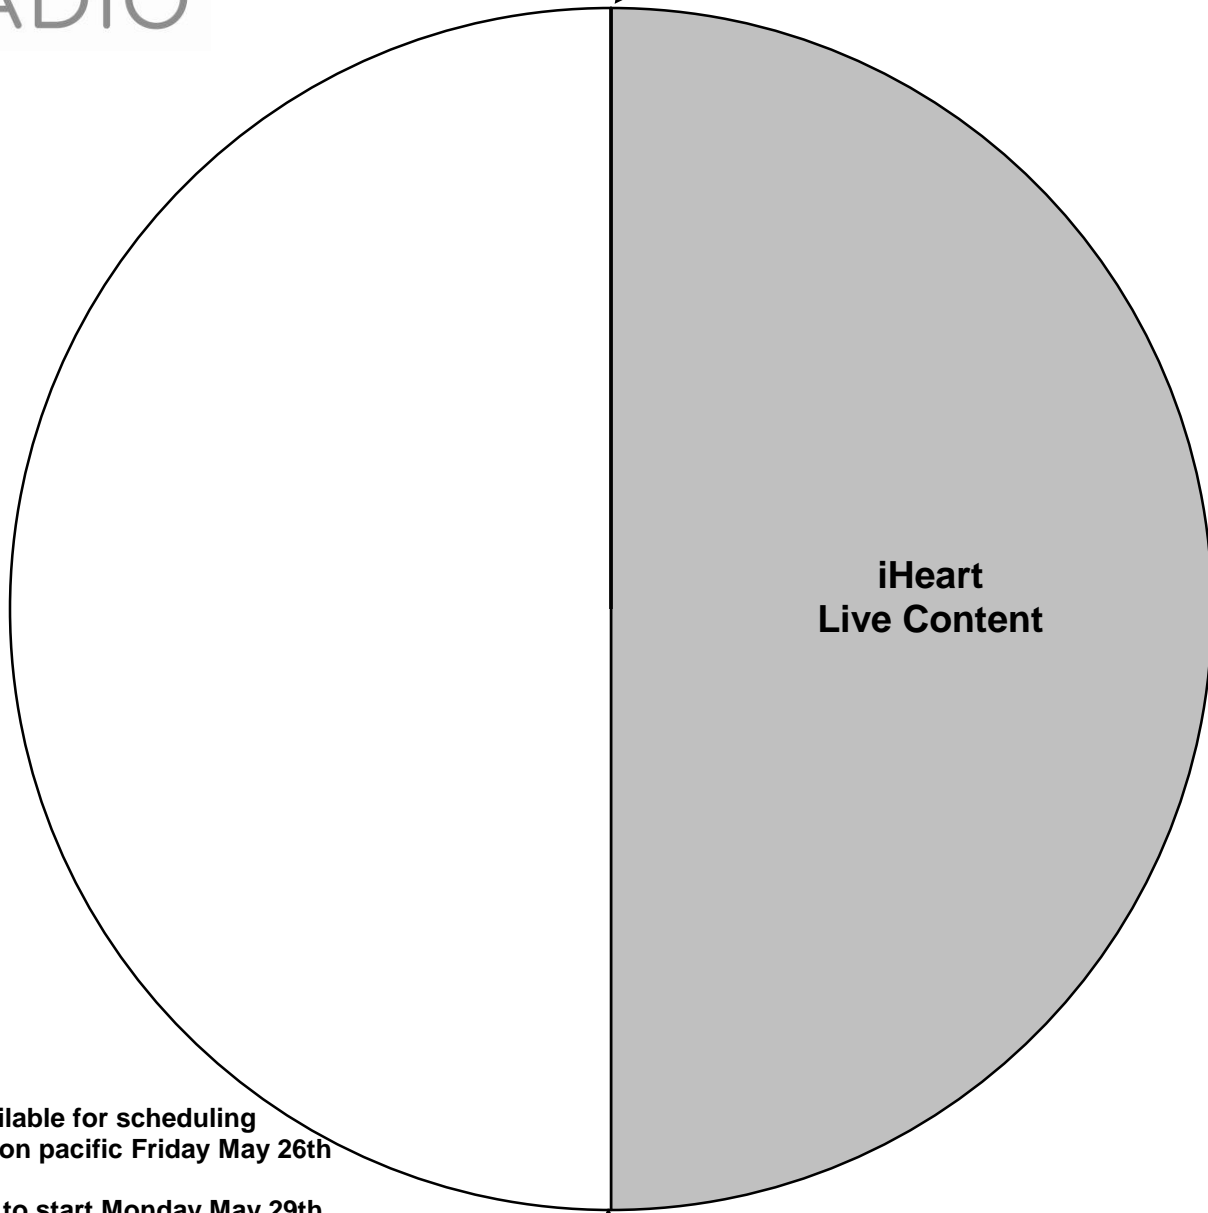

iHeart Radio Album Release Party with Bleachers

XDS Program: iHeart-Bleachers

Effective Date: June 1st 2017

Premiere XDS PRO4-P Satellite

Airs Live 10:00PM-10:30PM Eastern

9:00PM-9:30PM Central

8:00PM-8:30PM Mountain

7:00PM-7:30PM Pacific

END TIME APPROXIMATE

IHNYSOS
00:00

**iHeart
Live Content**

PID available for scheduling after noon pacific Friday May 26th

Testing to start Monday May 29th through Tuesday May 30th with audio and cues, and Wednesday May 31st with audio only during posted show hours