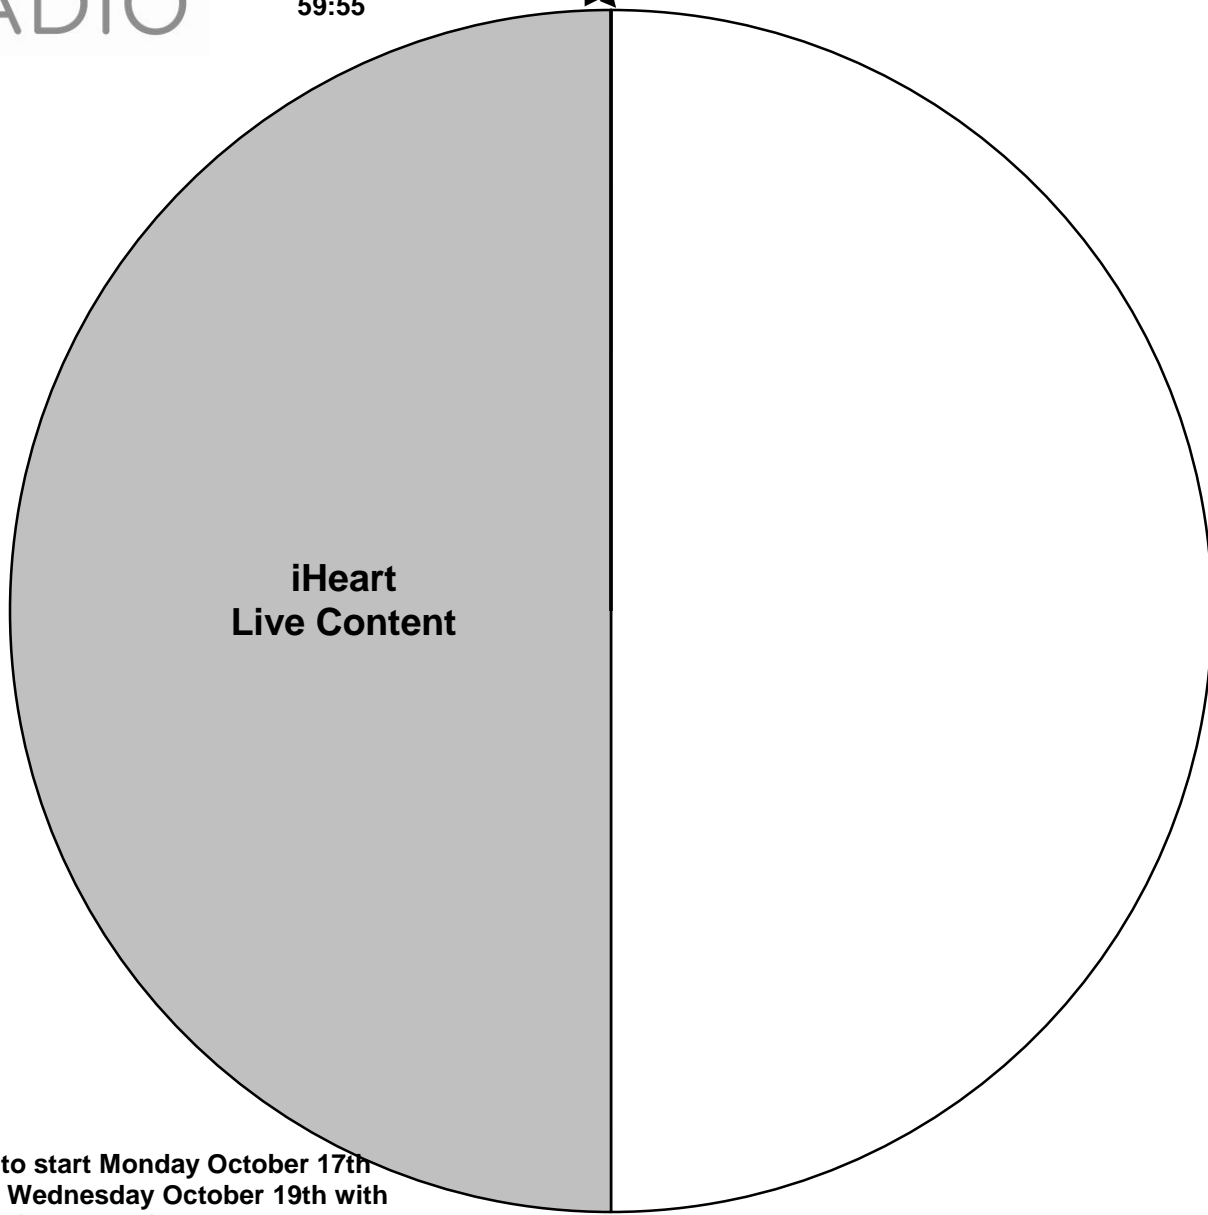

# iHeartRadio Album Release Party with Michael Bublé

XDS Program: iHeart Buble

Effective Date: October 21st, 2016

Premiere XDS PRO4-P Satellite

Airs Live 8:30PM-9:00 Eastern

All other time zones delay XDS playback to 8:30PM-9:00PM

End time approximate

IHNYEOS  
00:00  
(end time  
approximate -  
show may go  
longer)

IHNYID  
59:55

iHeart  
Live Content

Testing to start Monday October 17th through Wednesday October 19th with audio and cues, and Thursday October 20th with audio only during posted show hours