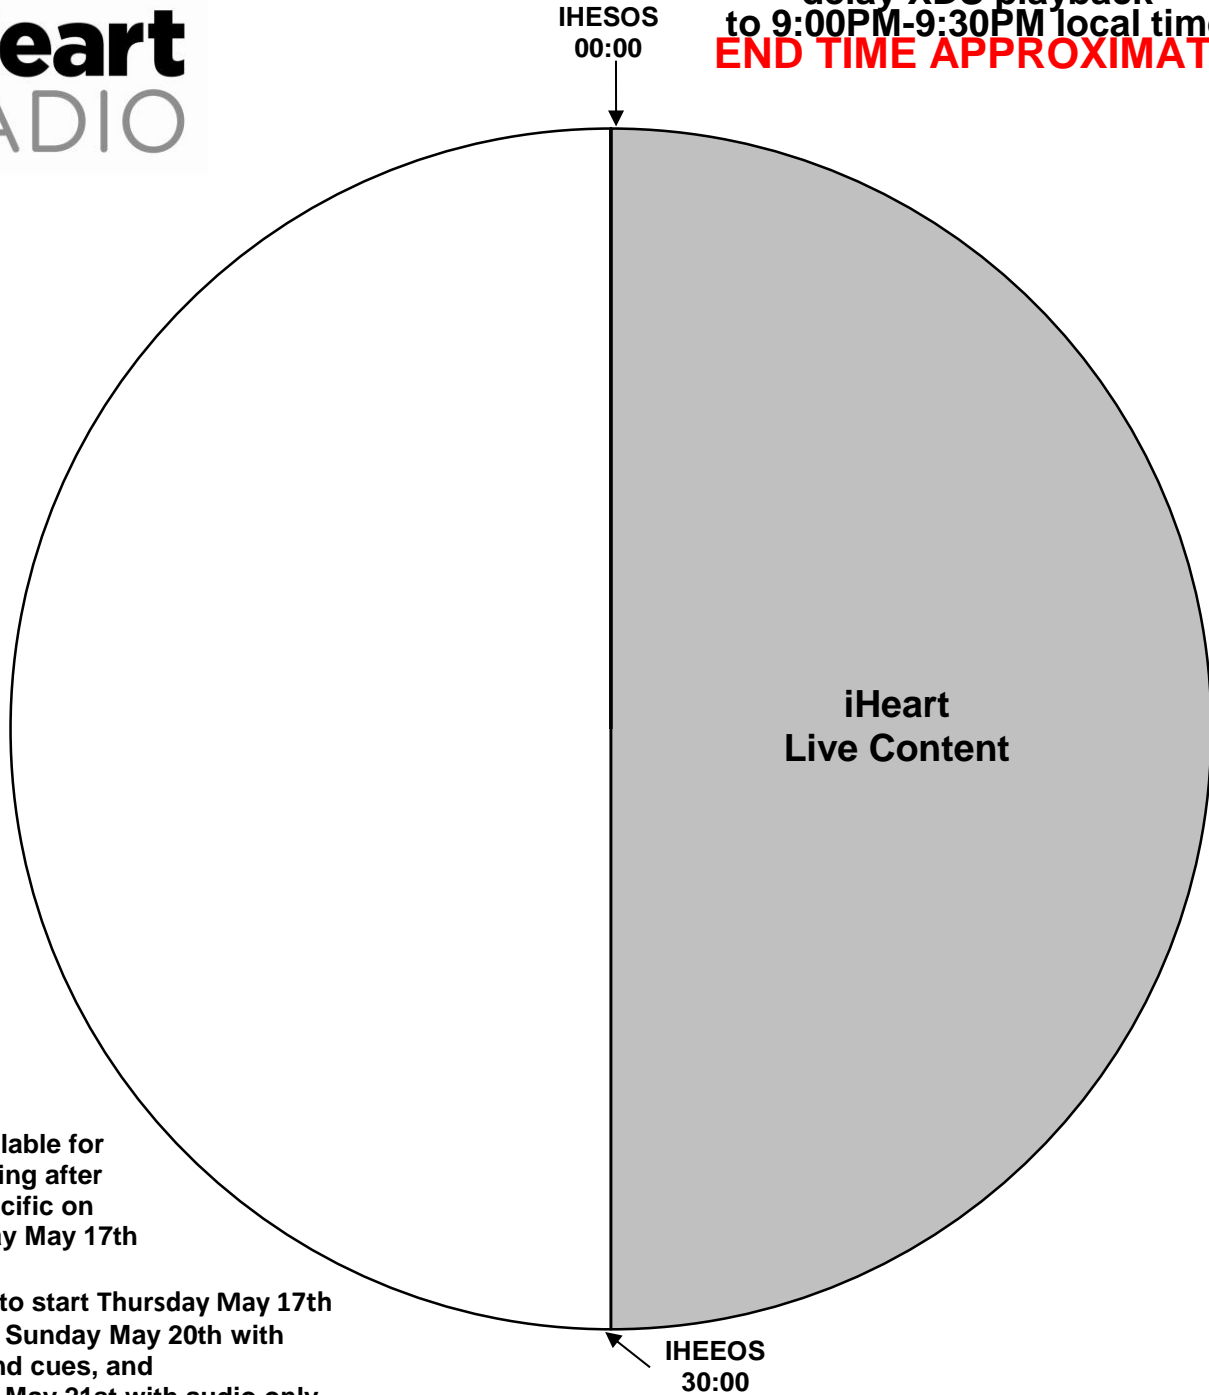

# iHeart Radio Live with CHVRCHES

XDS Program: iHeart Chvrches  
(PID 104F, PGM 87)

Effective Date May 22nd, 2018  
Premiere XDS PRO4-P Satellite  
Airs Live 9:00PM-9:30PM Eastern  
All other time zones  
delay XDS playback  
to 9:00PM-9:30PM local time  
**END TIME APPROXIMATE**

**(end time approximate - show may go longer)**

End time is approximate.  
Relays will be provided to start show and end show during the broadcast:  
XDSRelays:  
IHESOS – Start of Show  
IHEEOS – End of Show