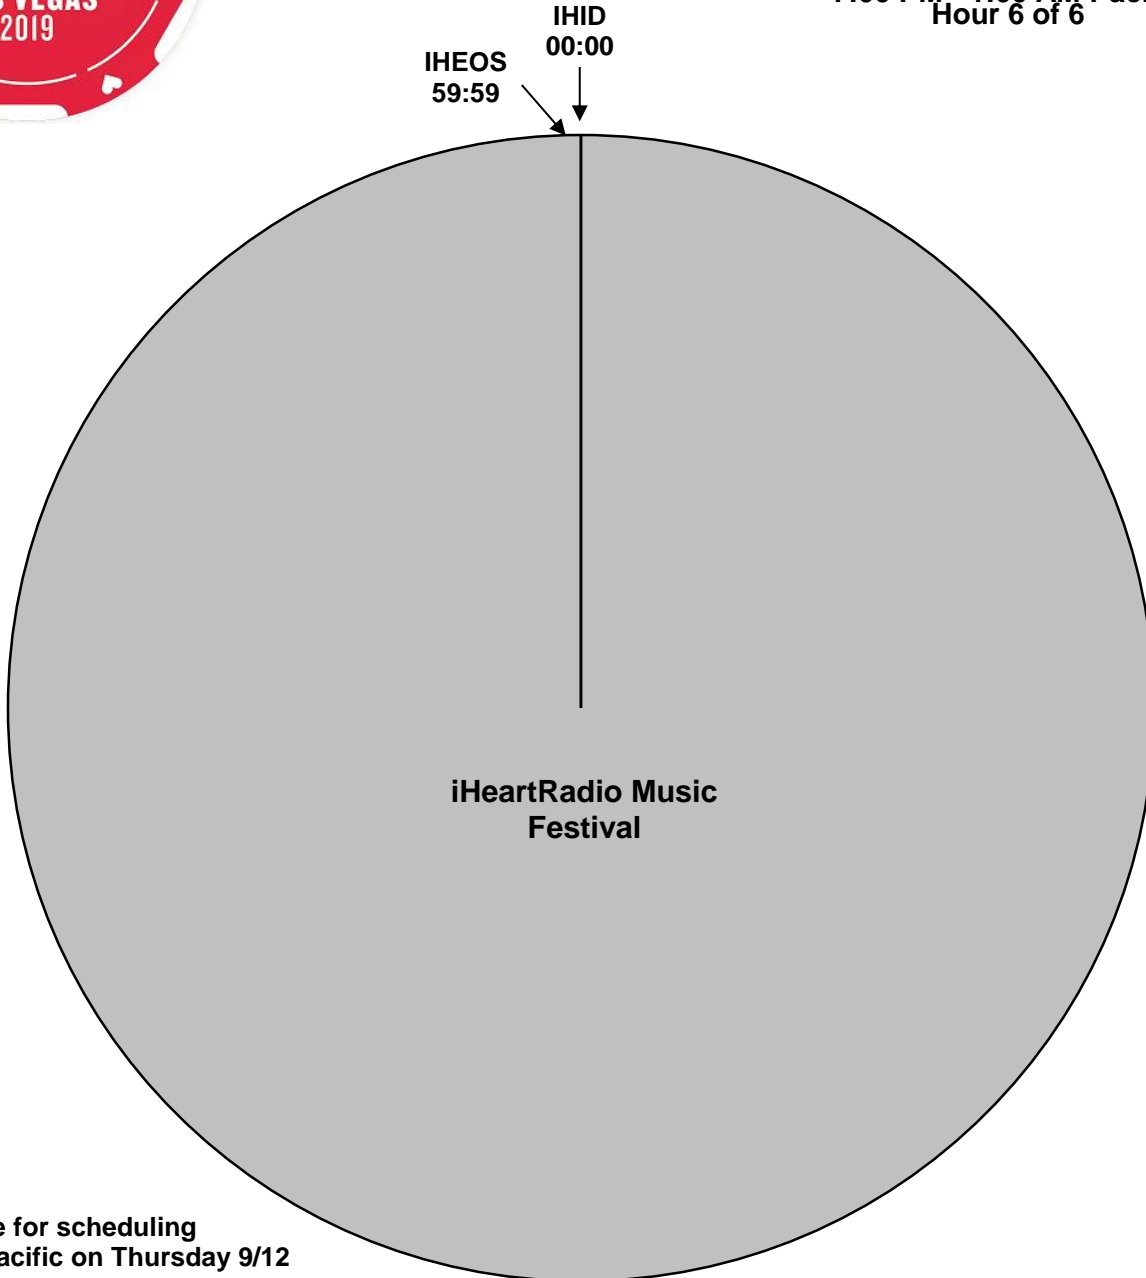

# iHeartRadio Music Festival 2019

XDS Program: iHRMF - 2019

PID 1057, PGM 79

Effective Date: Friday, September 20th, 2019

Saturday, September 21st, 2019

Premiere XDS PRO4-P Satellite

10:00 PM - 4:00 AM Eastern

9:00 PM - 3:00 AM Central

8:00PM - 2:00 AM Mountain

7:00 PM - 1:00 AM Pacific

Hour 6 of 6

PID available for scheduling  
after noon pacific on Thursday 9/12

Testing Thursday 9/12 through Wednesday 9/18  
with audio and cues  
and Thursday 9/29 with audio only  
during posted show hours

#### XDS Relays:

IHSOS – Start of Show (1st Hour Only)

IHLOCAL - Local Break

IHREJOIN - Rejoins Program

IHID - (:05) dry Legal ID

IHLINER - (:05) dry Local Liner

IHEOS – End of Show

Legal ID Cue will be triggered as close to the top of hour as practical. First Hour has no ID at start of show.

Up to 3 Floating Liners Per Hour

It is HIGHLY RECOMMENDED that you schedule a board operator for the evening and run a local delay.