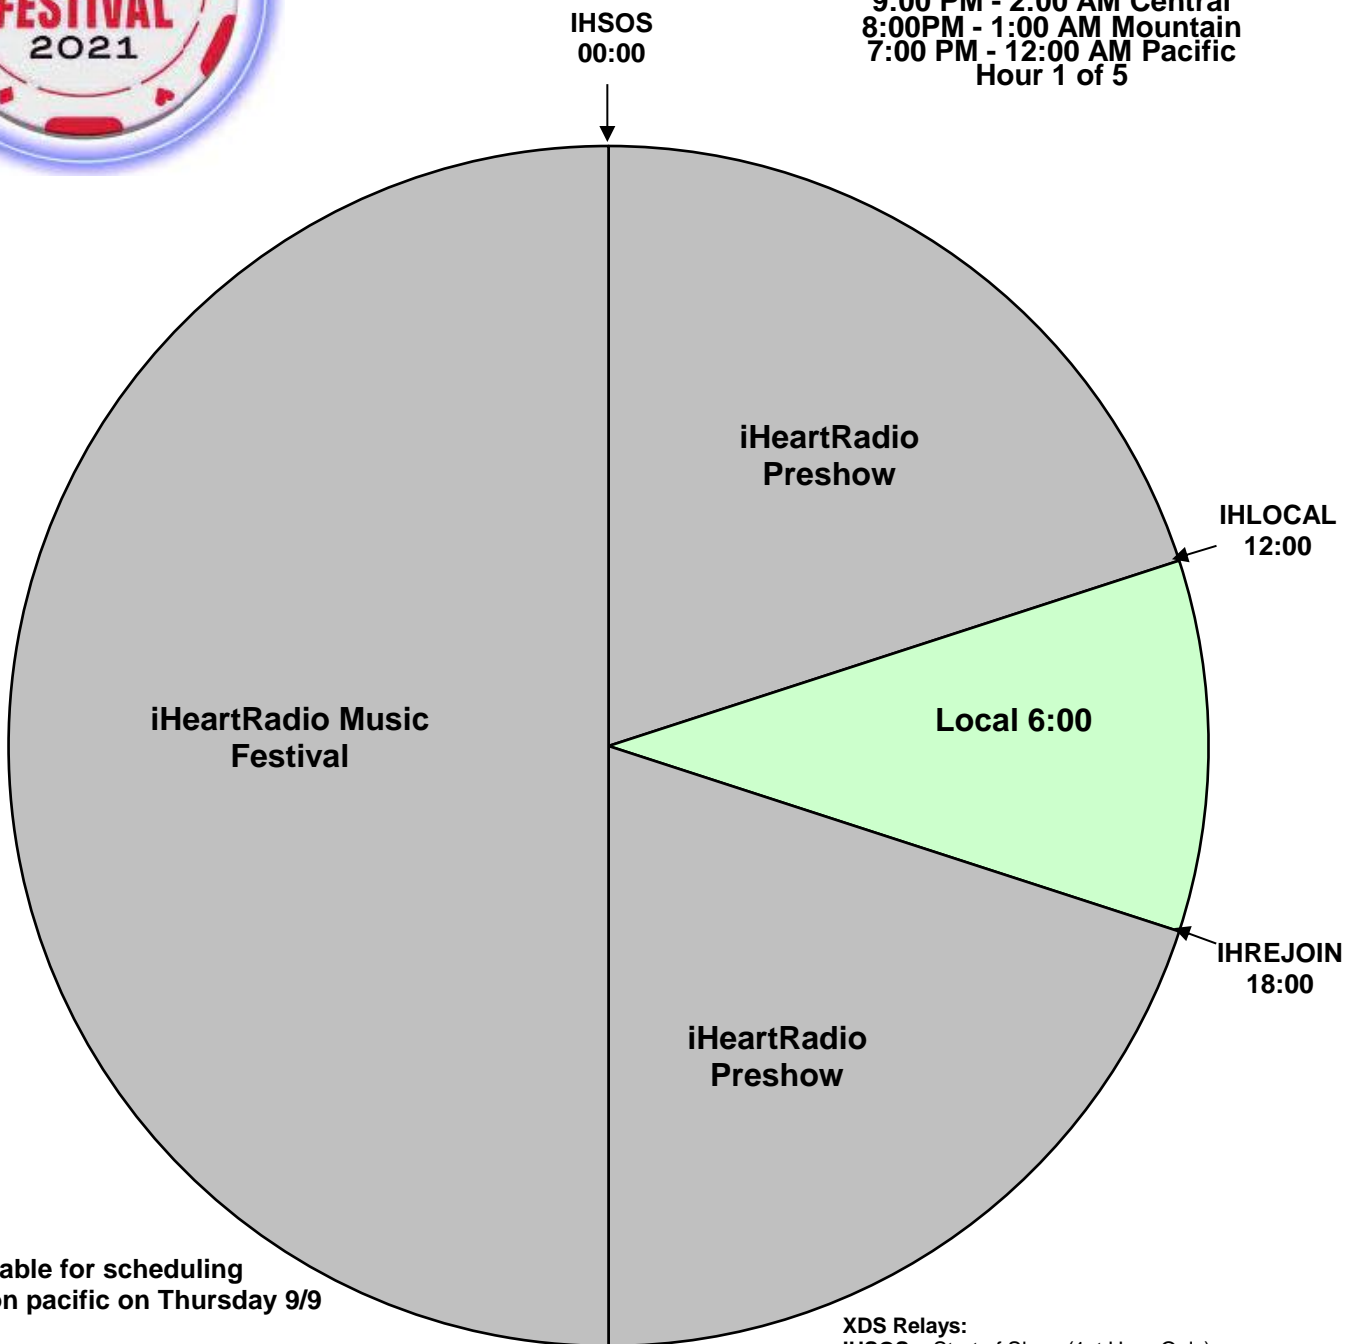

# iHeartRadio Music Festival 2021

XDS Program: iHRMF - 2021  
 PID 1067, PGM 110

Effective Date: Friday, September 17th, 2021  
 Saturday, September 18th, 2021  
 Premiere XDS PRO4-P Satellite  
 10:00 PM - 3:00 AM Eastern  
 9:00 PM - 2:00 AM Central  
 8:00PM - 1:00 AM Mountain  
 7:00 PM - 12:00 AM Pacific  
 Hour 1 of 5

PID available for scheduling after noon pacific on Thursday 9/9

Testing Thursday 9/9 through Wednesday 9/15 with audio and cues and Thursday 9/16 with audio only during posted show hours

**XDS Relays:**  
 IHSOS – Start of Show (1st Hour Only)  
 IHLOCAL - Local Break  
 IHREJOIN - Rejoins Program  
 IHID - (:05) dry Legal ID  
 IHLINER - (:05) dry Local Liner  
 IHEOS – End of Show

All Breaks Float  
 Up to 4 Floating Liners Per Hour

It is HIGHLY RECOMMENDED that you schedule a board operator for the evening and run a local delay.