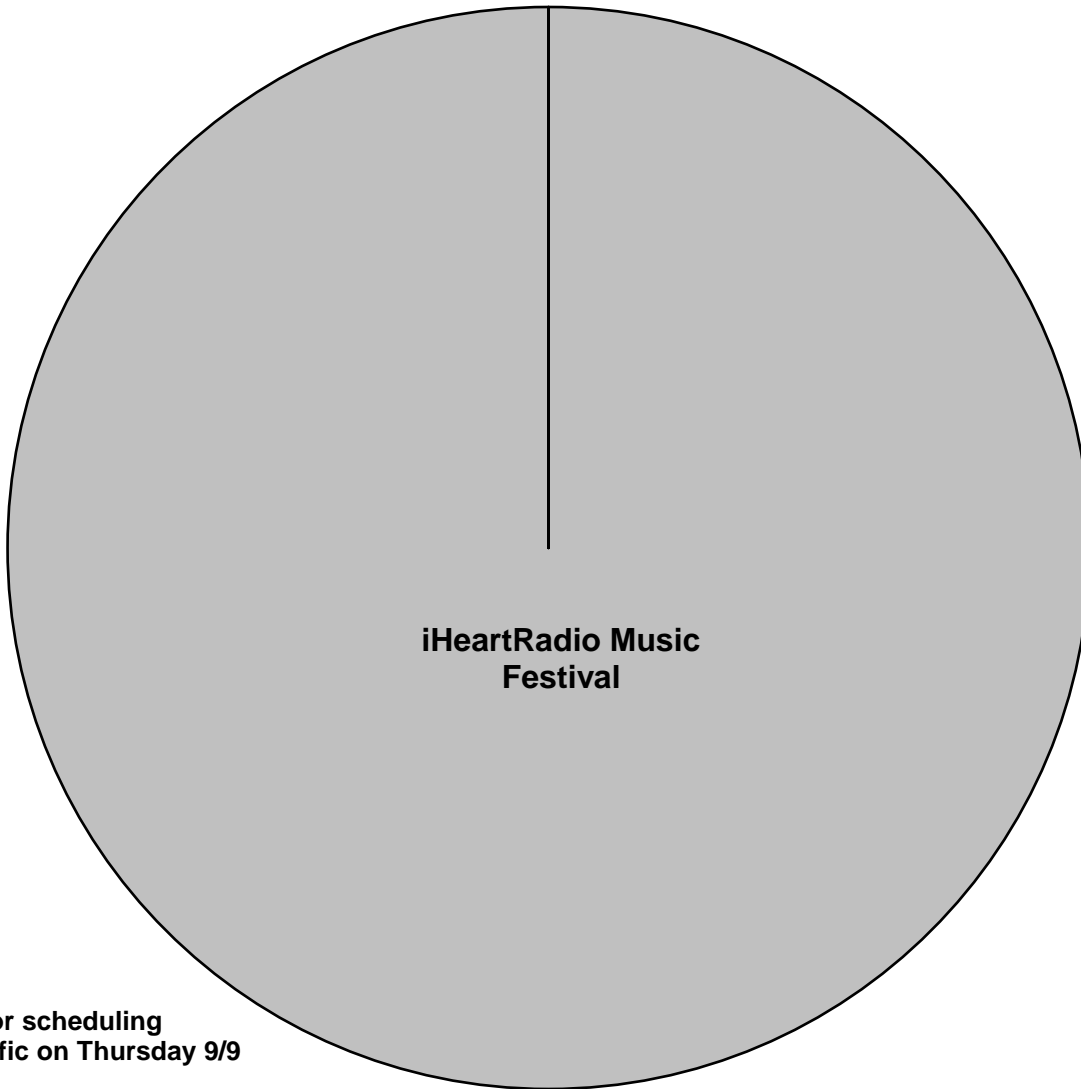

iHeartRadio Music Festival 2021

XDS Program: iHRMF - 2021

PID 1067, PGM 110

Effective Date: Friday, September 17th, 2021

Saturday, September 18th, 2021

Premiere XDS PRO4-P Satellite

10:00 PM - 3:00 AM Eastern

9:00 PM - 2:00 AM Central

8:00PM - 1:00 AM Mountain

7:00 PM - 12:00 AM Pacific

Hour 3 of 5

IHID
00:00

iHeartRadio Music
Festival

PID available for scheduling
after noon pacific on Thursday 9/9

Testing Thursday 9/9 through Wednesday 9/15
with audio and cues
and Thursday 9/16 with audio only
during posted show hours

Up to 4 Floating Liners Per Hour

It is HIGHLY RECOMMENDED that you schedule a board operator for the evening and run a local delay.