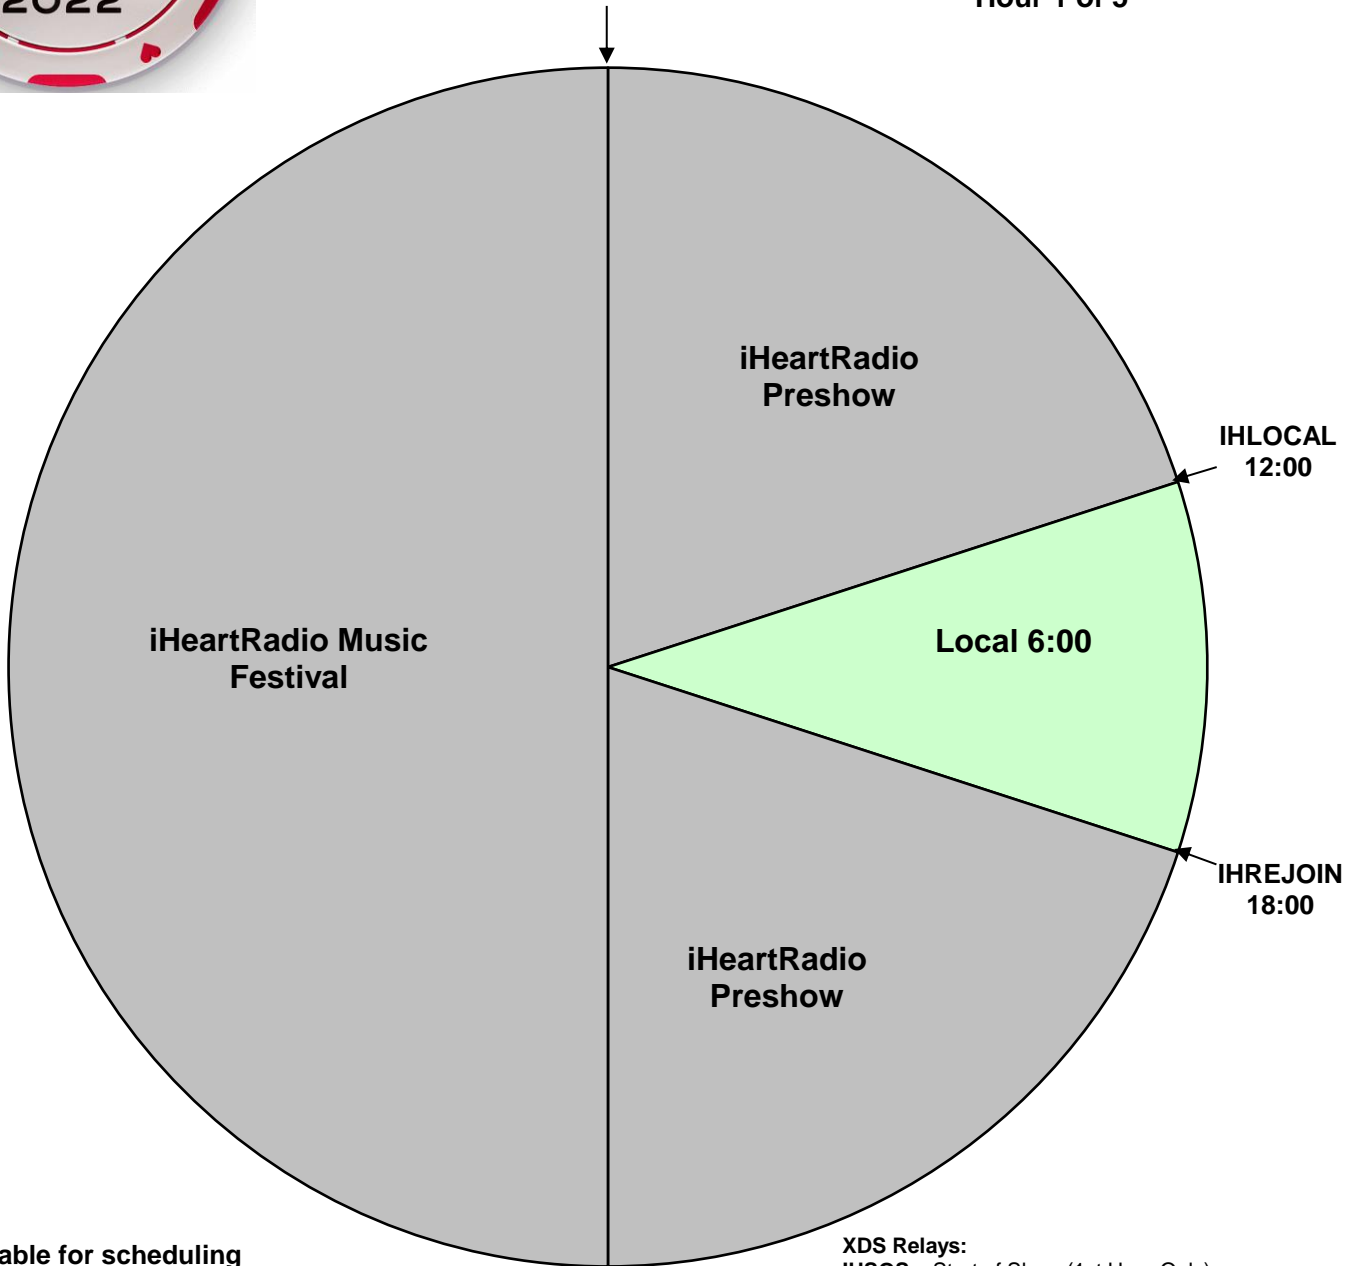

iHeartRadio Music Festival 2022

XDS Program: iHRMF - 2022

PID 1080, PGM 108

Effective Date: Friday, September 23rd, 2022

Saturday, September 24th, 2022

Premiere XDS PRO4-P Satellite

10:00 PM - 3:00 AM Eastern

9:00 PM - 2:00 AM Central

8:00PM - 1:00 AM Mountain

7:00 PM - 12:00 AM Pacific

Hour 1 of 5

IHSOS
00:00

PID available for scheduling after noon pacific on Thursday 9/15

Testing Thursday 9/15 through Thursday 9/22 with audio and cues during posted show hours

For Technical Assistance call:
Premiere Network Operations Center: 800-276-4431
Technical Info: <http://engineering.premiereradio.com/>