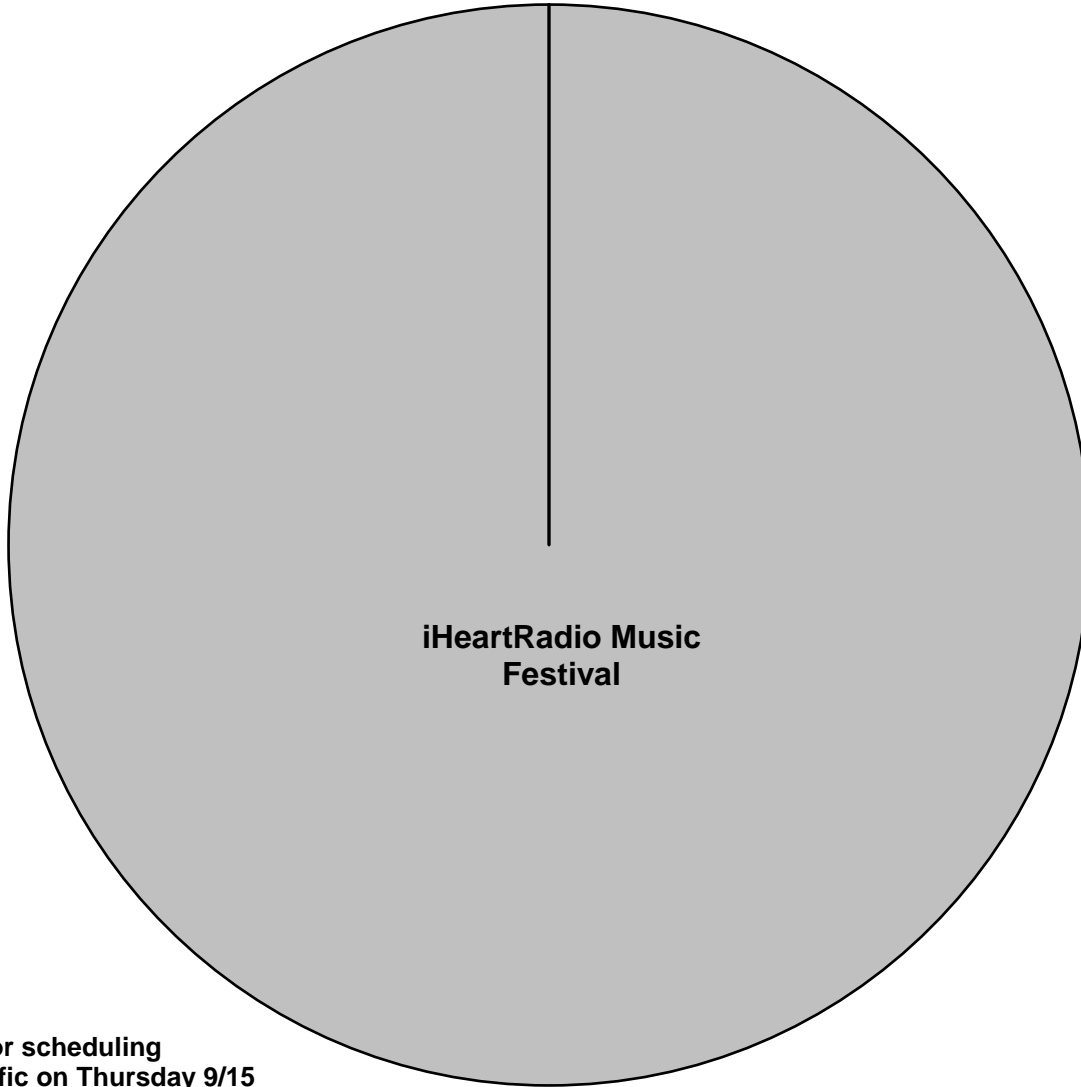

iHeartRadio Music Festival 2022

XDS Program: iHRMF - 2022

PID 1080, PGM 108

Effective Date: Friday, September 23rd, 2022

Saturday, September 24th, 2022

Premiere XDS PRO4-P Satellite

10:00 PM - 3:00 AM Eastern

9:00 PM - 2:00 AM Central

8:00PM - 1:00 AM Mountain

7:00 PM - 12:00 AM Pacific

Hour 4 of 5

IHID
00:00

iHeartRadio Music
Festival

PID available for scheduling
after noon pacific on Thursday 9/15

Testing Thursday 9/15 through Thursday 9/22
with audio and cues during posted show hours

Up to 4 Floating Liners Per Hour

It is HIGHLY RECOMMENDED that you schedule a board operator for the evening and run a local delay.