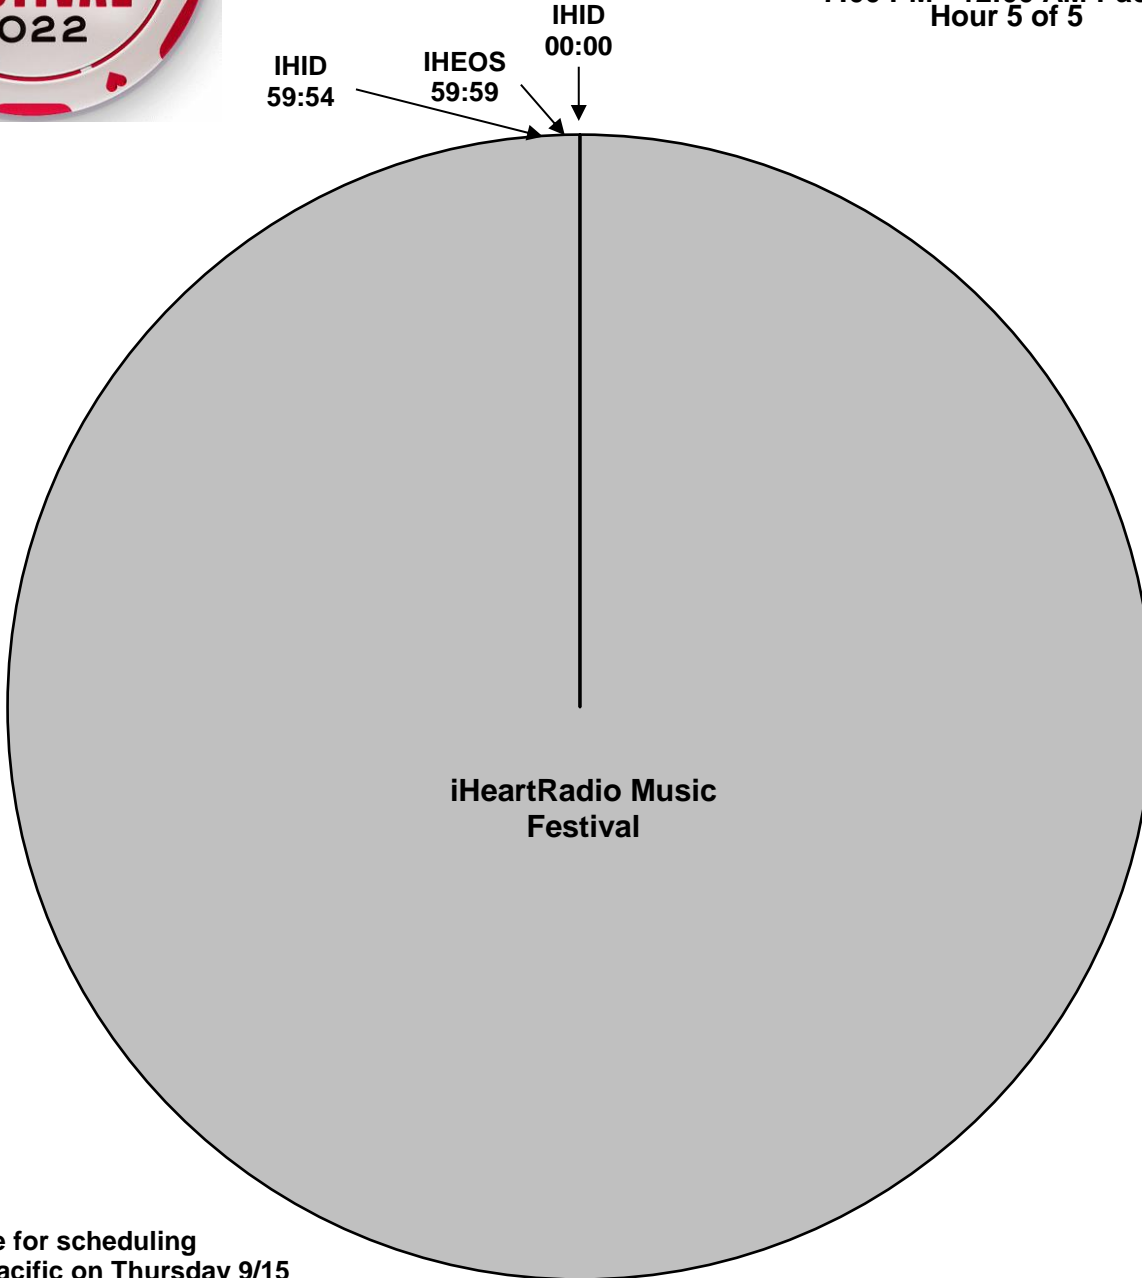

iHeartRadio Music Festival 2022

XDS Program: iHRMF - 2022

PID 1080, PGM 108

Effective Date: Friday, September 23rd, 2022

Saturday, September 24th, 2022

Premiere XDS PRO4-P Satellite

10:00 PM - 3:00 AM Eastern

9:00 PM - 2:00 AM Central

8:00PM - 1:00 AM Mountain

7:00 PM - 12:00 AM Pacific

Hour 5 of 5

PID available for scheduling after noon pacific on Thursday 9/15

Testing Thursday 9/15 through Thursday 9/22 with audio and cues during posted show hours

IHREJOIN - Rejoins Program

IHID - (:05) dry Legal ID

IHLINER - (:05) dry Local Liner

IHEOS – End of Show

Legal ID Cue will be triggered as close to the top of hour as practical. First Hour has no ID at start of show.

Up to 4 Floating Liners Per Hour

It is HIGHLY RECOMMENDED that you schedule a board operator for the evening and run a local delay.