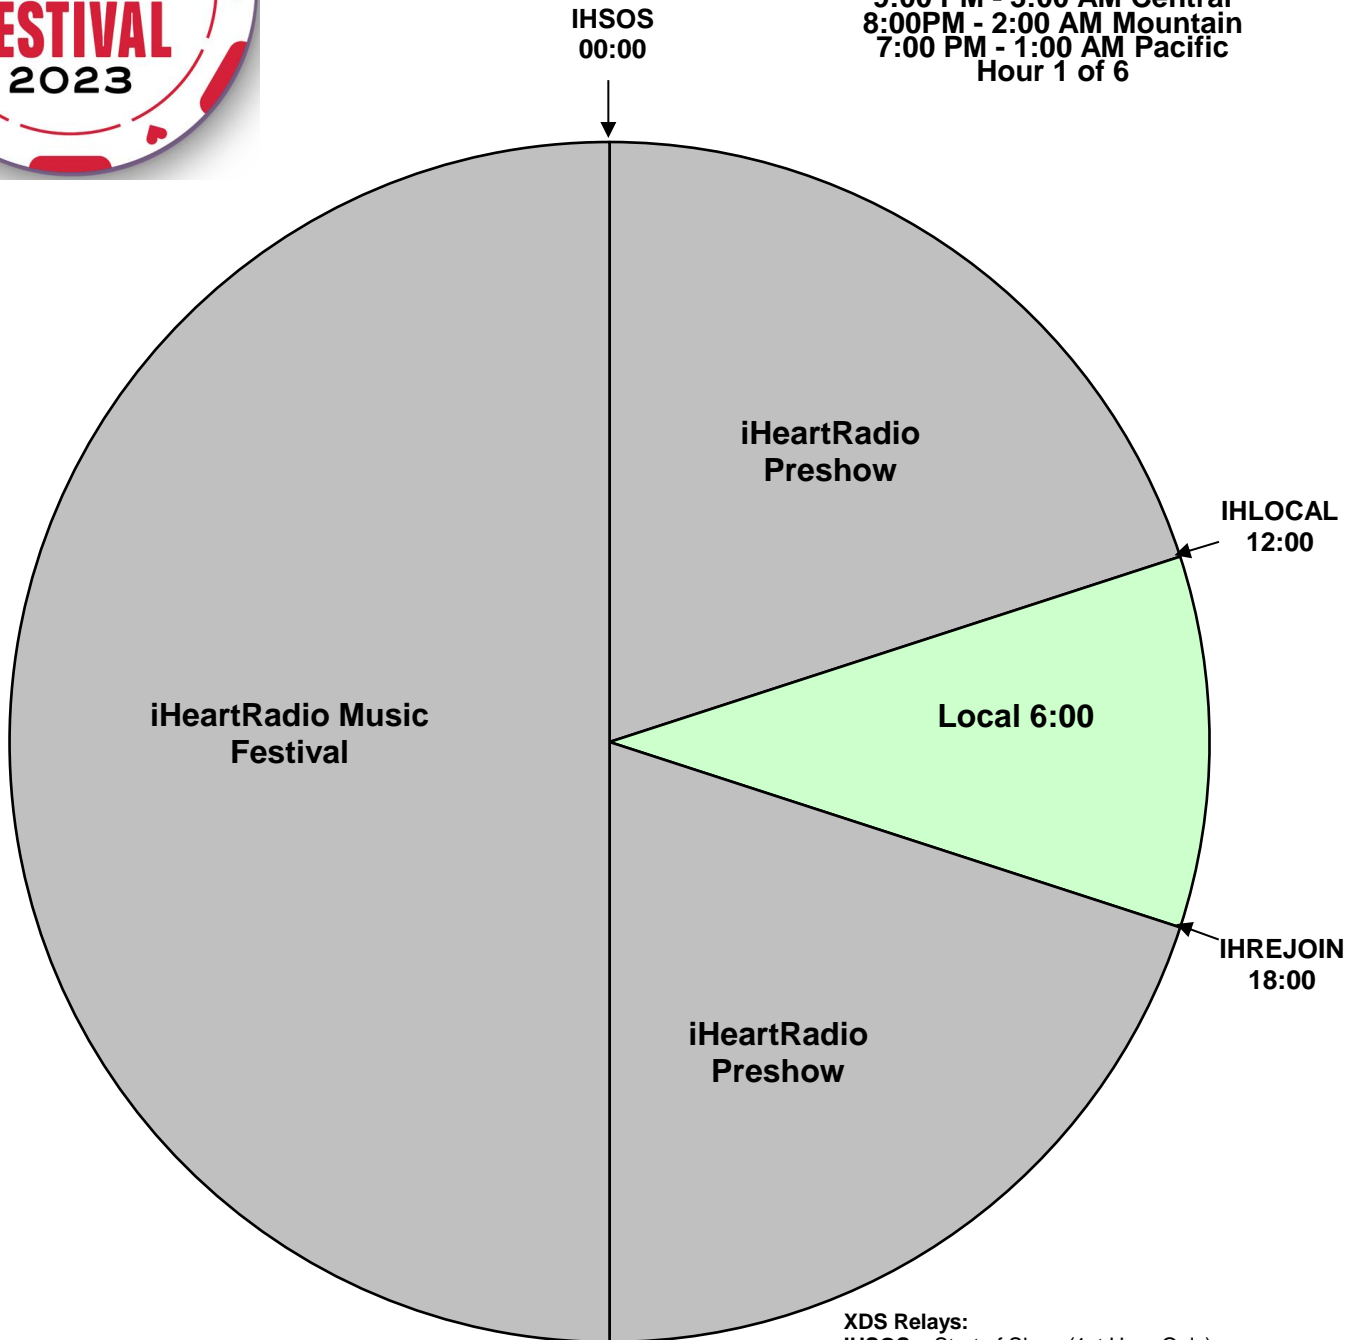

iHeartRadio Music Festival 2023

XDS Program: iHRMF 23

PID 1027, PGM 81

Effective Date: Friday, September 22nd, 2023

Saturday, September 23rd, 2023

Premiere XDS PRO4-P Satellite

10:00 PM - 4:00 AM Eastern

9:00 PM - 3:00 AM Central

8:00PM - 2:00 AM Mountain

7:00 PM - 1:00 AM Pacific

Hour 1 of 6

Testing Thursday 9/14 through Monday 9/18
with audio and cues during posted show hours

For Technical Assistance call:
Premiere Network Operations Center: 800-276-4431
Technical Info: <http://engineering.premiereradio.com/>

Legal ID Cue will be triggered as close to the top of hour as practical. First Hour has no ID at start of show.

All Breaks Float
Up to 4 Floating Liners Per Hour

It is HIGHLY RECOMMENDED that you schedule a board operator for the evening and run a local delay.