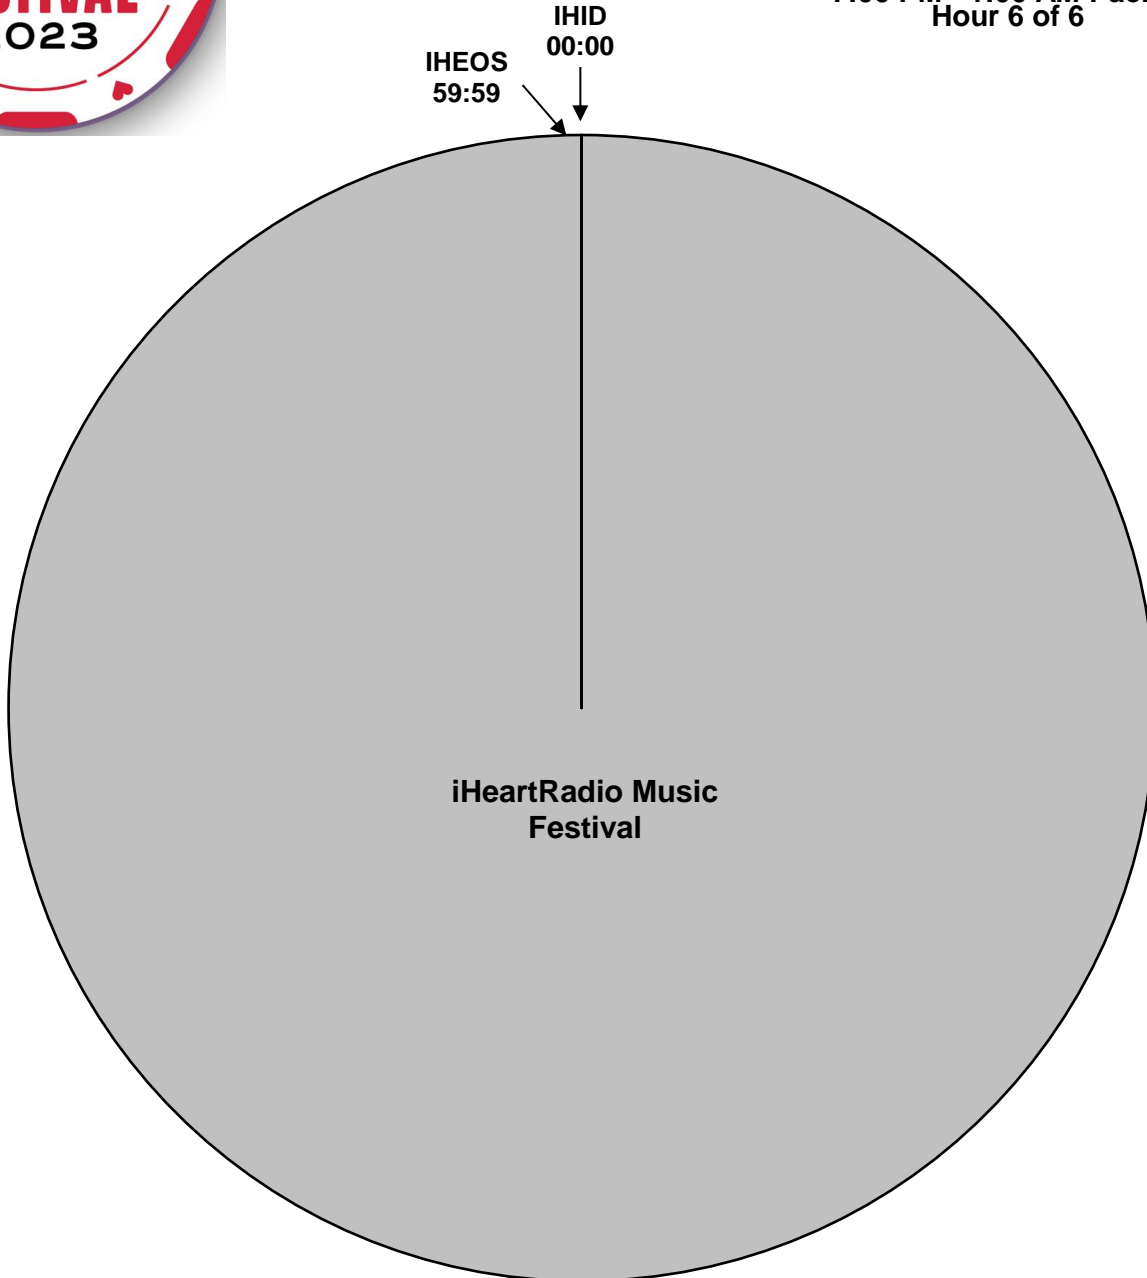

iHeartRadio Music Festival 2023

XDS Program: iHRMF 23

PID 1027, PGM 81

Effective Date: Friday, September 22nd, 2023

Saturday, September 23rd, 2023

Premiere XDS PRO4-P Satellite

10:00 PM - 4:00 AM Eastern

9:00 PM - 3:00 AM Central

8:00PM - 2:00 AM Mountain

7:00 PM - 1:00 AM Pacific

Hour 6 of 6