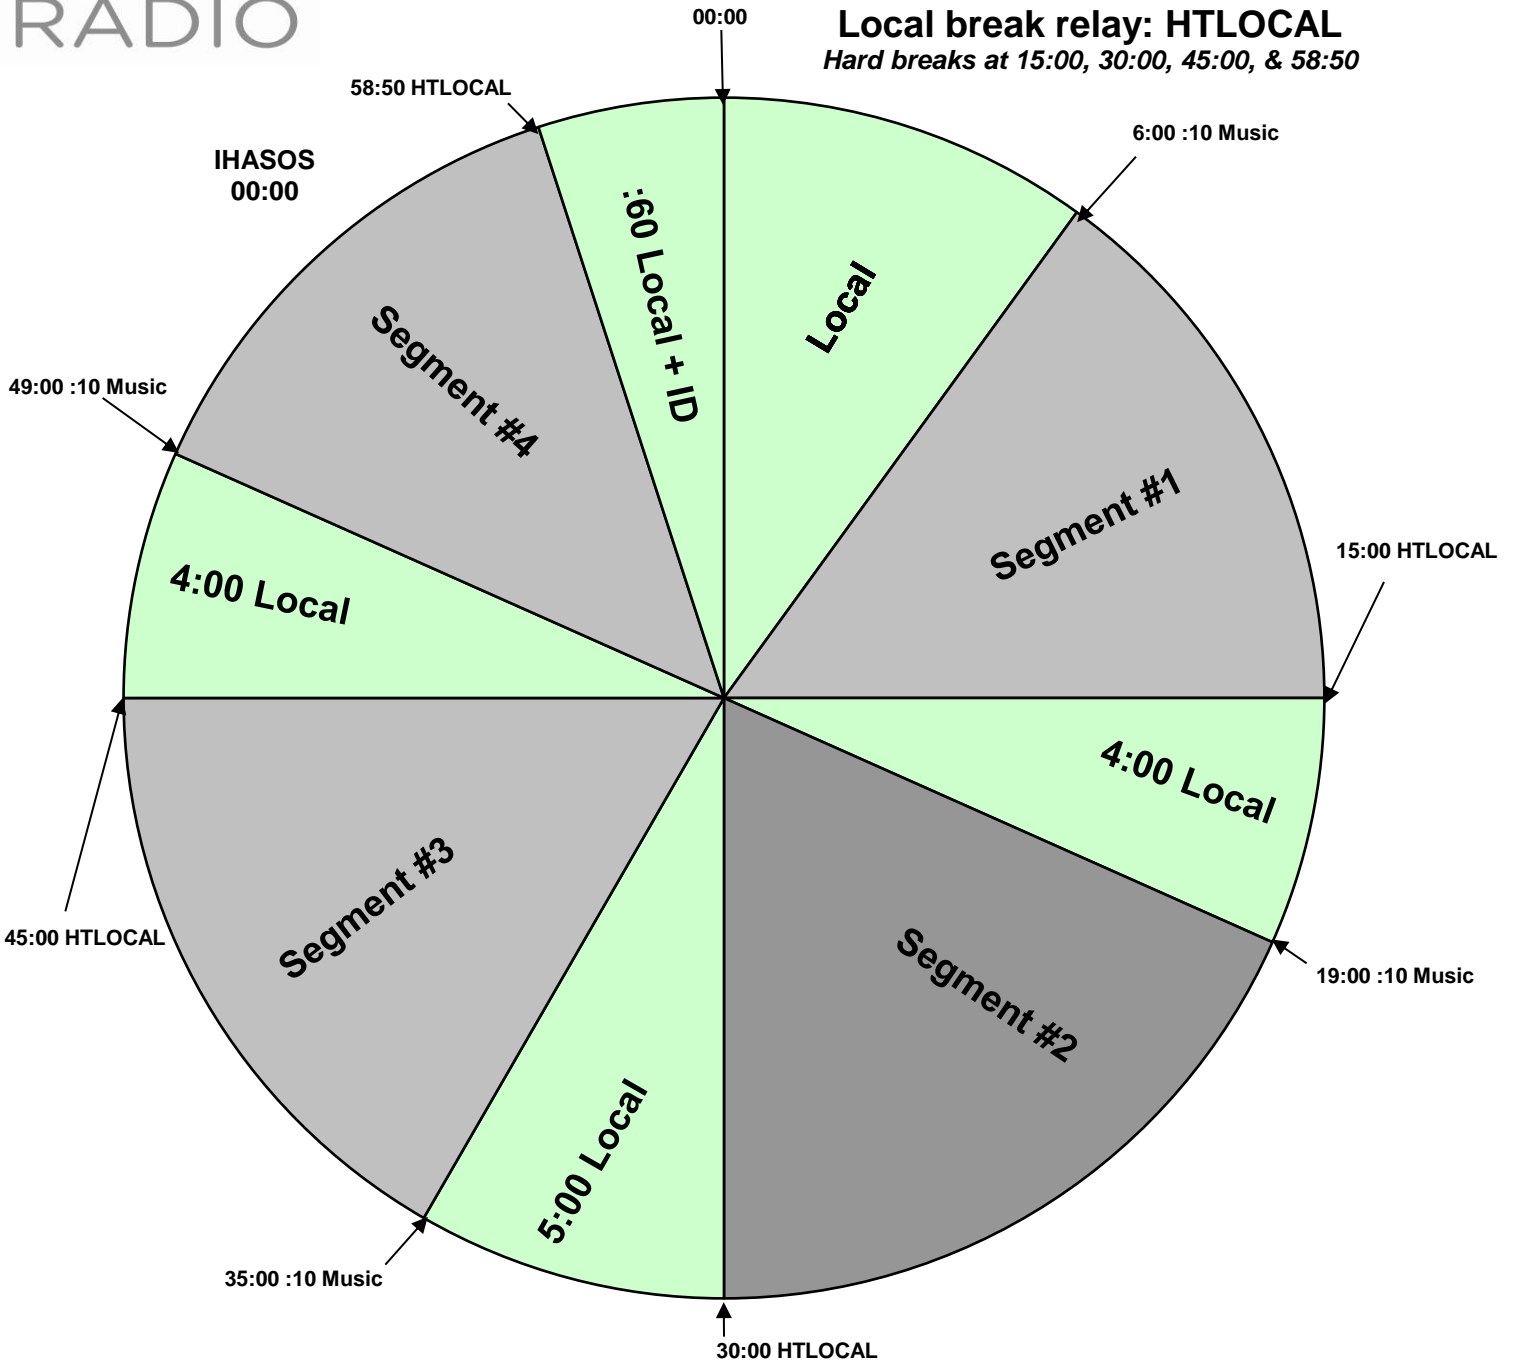

iHeart Holiday Talk

Premiere XDS PRO4-P Satellite
Live feed 5am-9am ET/2am-6am PT

Mon 11/21 through Fri 11/25
Mon 12/19 through Friday 12/23
Monday 12/26 through Friday 12/30
Monday 1/2

Local break relay: HTLOCAL
Hard breaks at 15:00, 30:00, 45:00, & 58:50