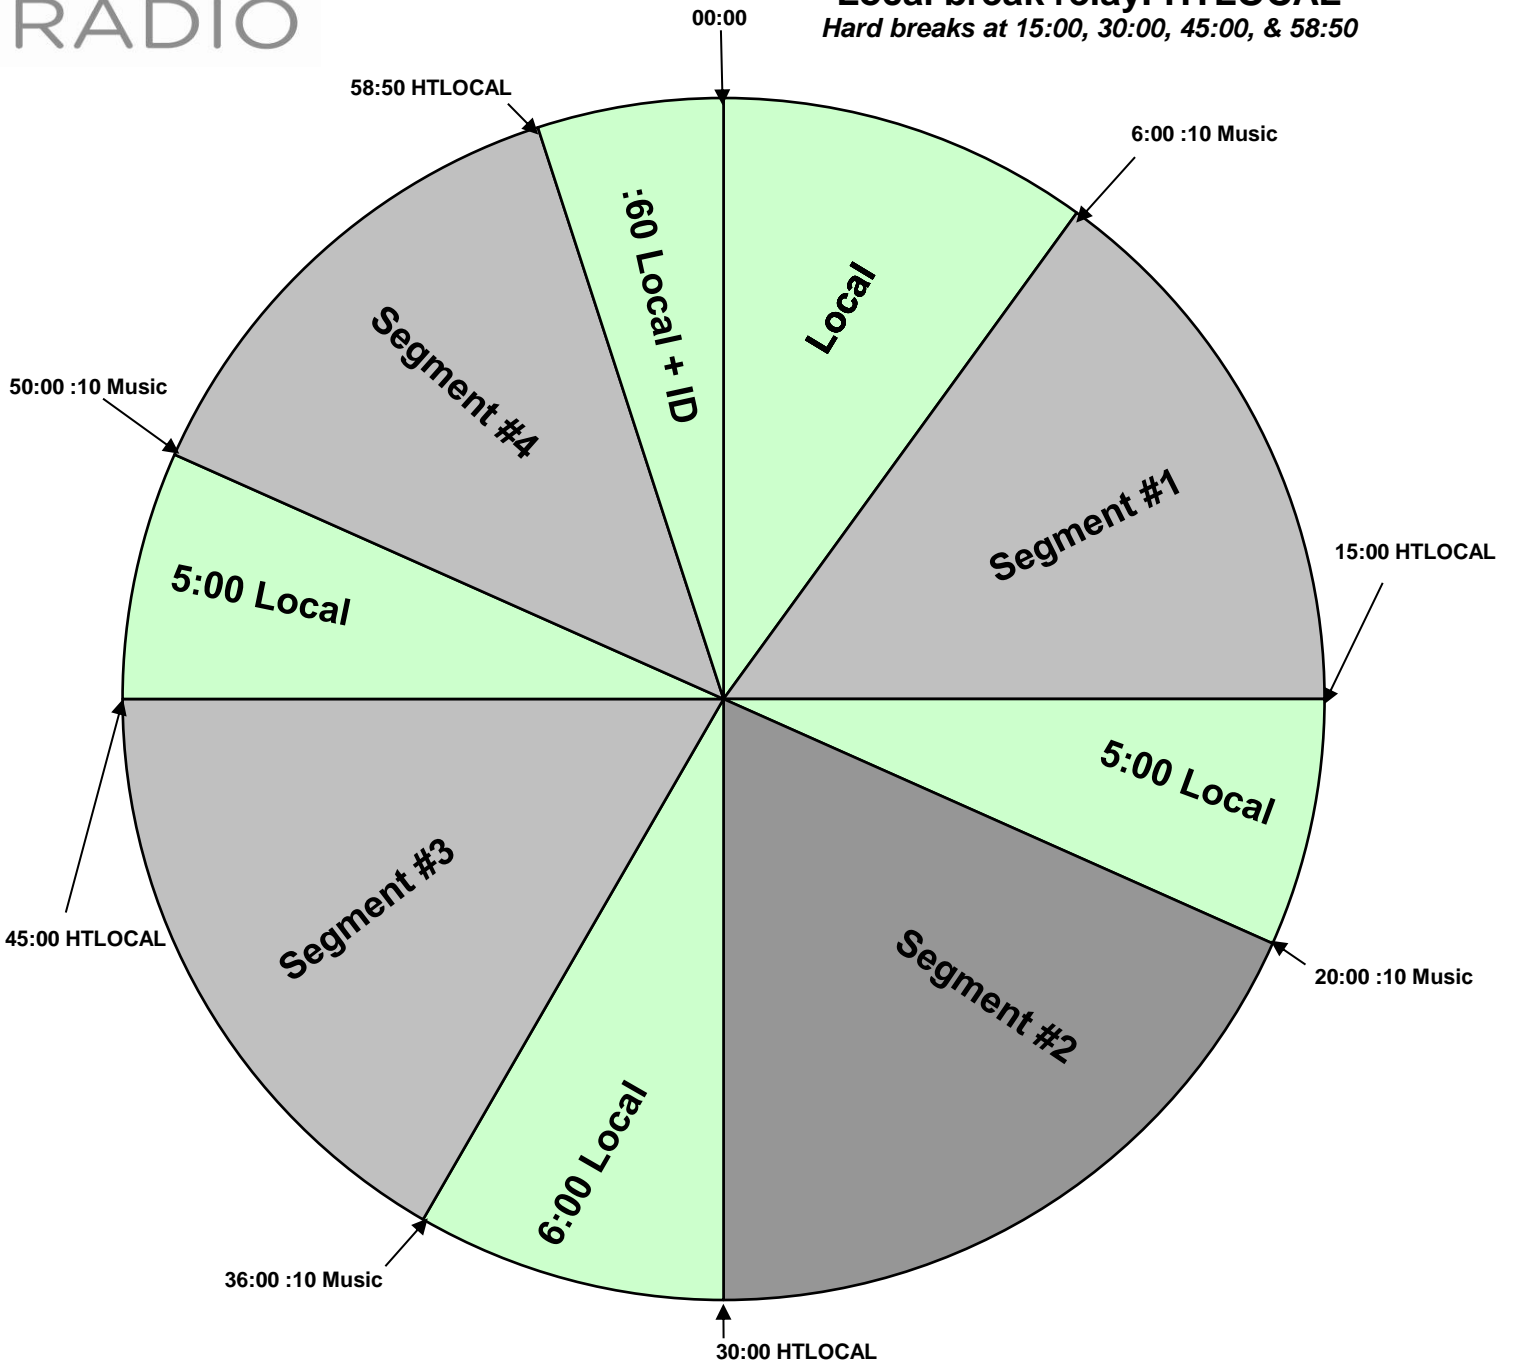

iHeart Holiday Talk

Premiere XDS PRO4-P Satellite
Live feed 5am-9am ET/2am-6am PT

Monday 5/29
Monday 6/19
Monday 7/3-Tuesday 7/4

Local break relay: HTLOCAL
Hard breaks at 15:00, 30:00, 45:00, & 58:50

For Technical Assistance call:
Premiere Network Operations Center: 800-276-4431
Technical Info: <http://engineering.premiereradio.com/>