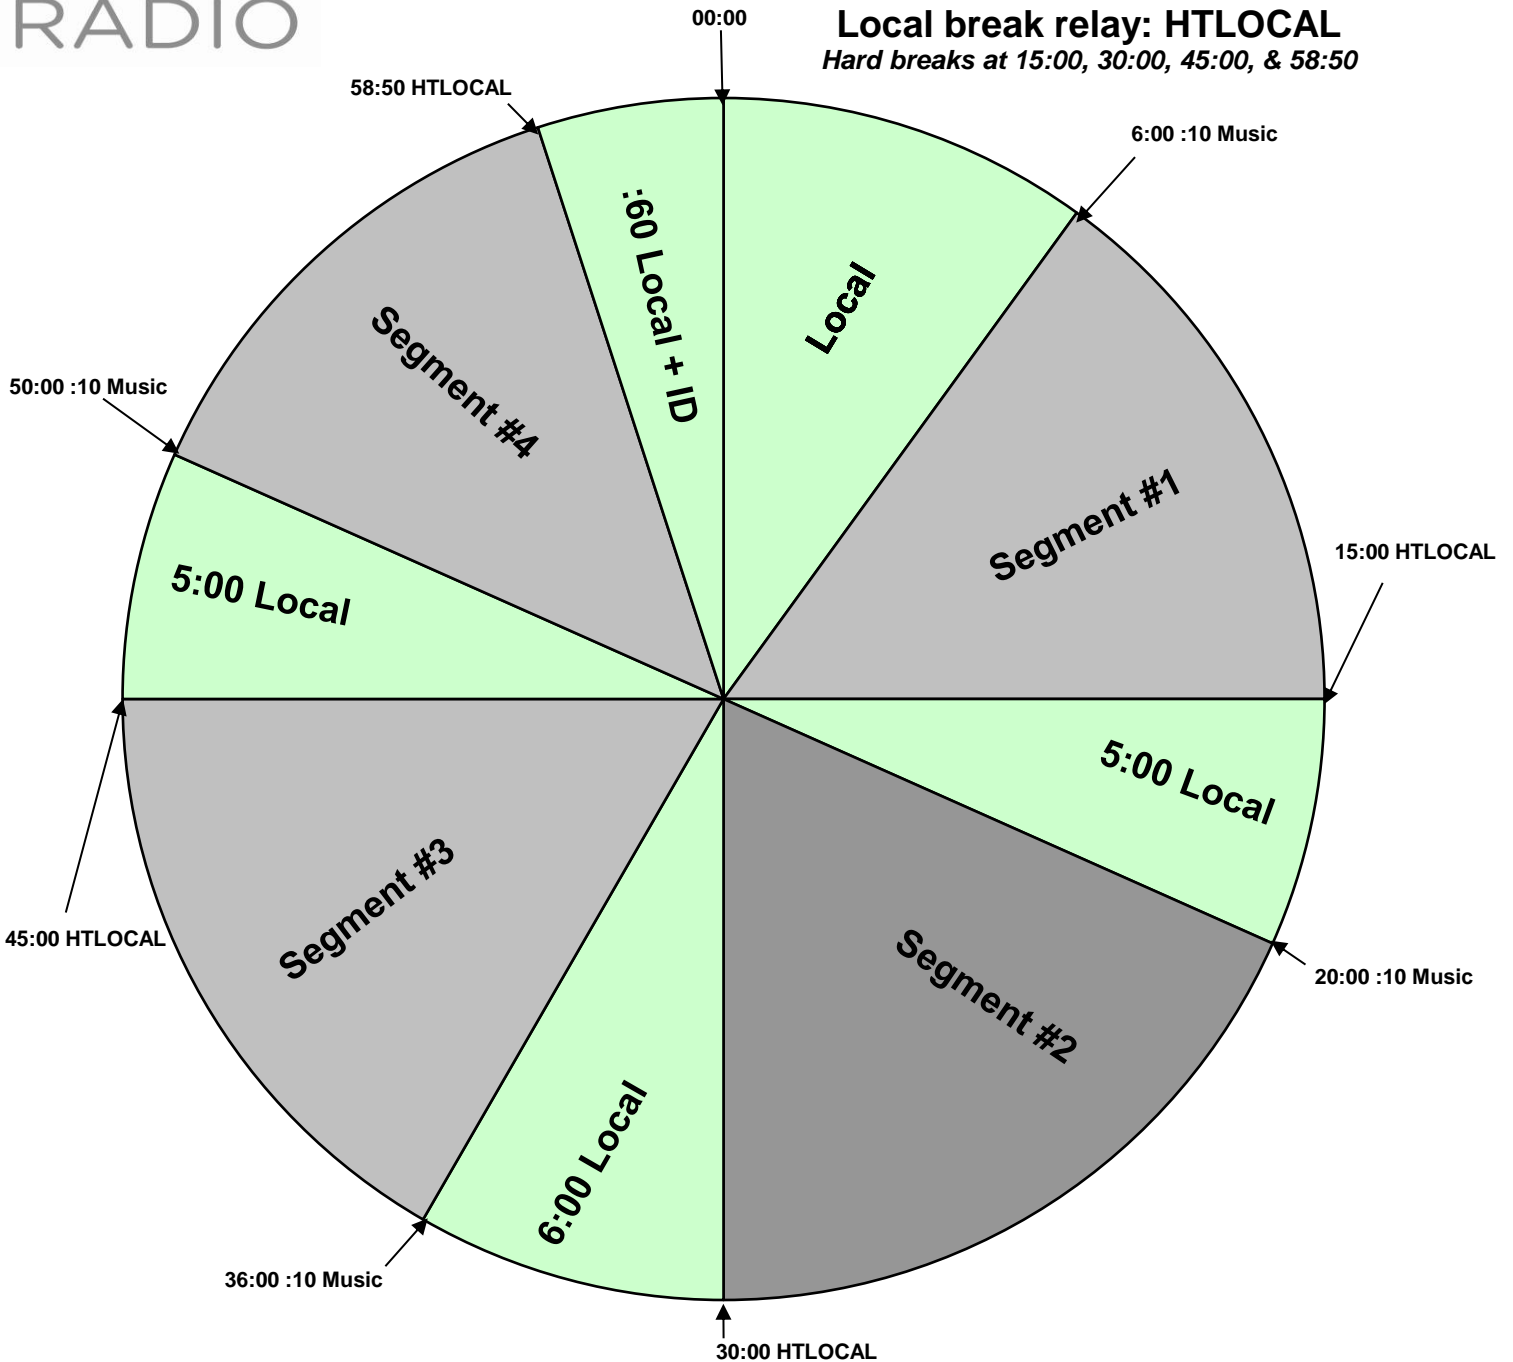

iHeart Holiday Talk

Premiere XDS PRO4-P Satellite
Live feed 5am-9am ET/2am-6am PT

Mon 9/4
Mon 11/20-Fri 11/24
Mon 12/25-Fri 12/29
Monday 1/1/24

Local break relay: HTLOCAL
Hard breaks at 15:00, 30:00, 45:00, & 58:50