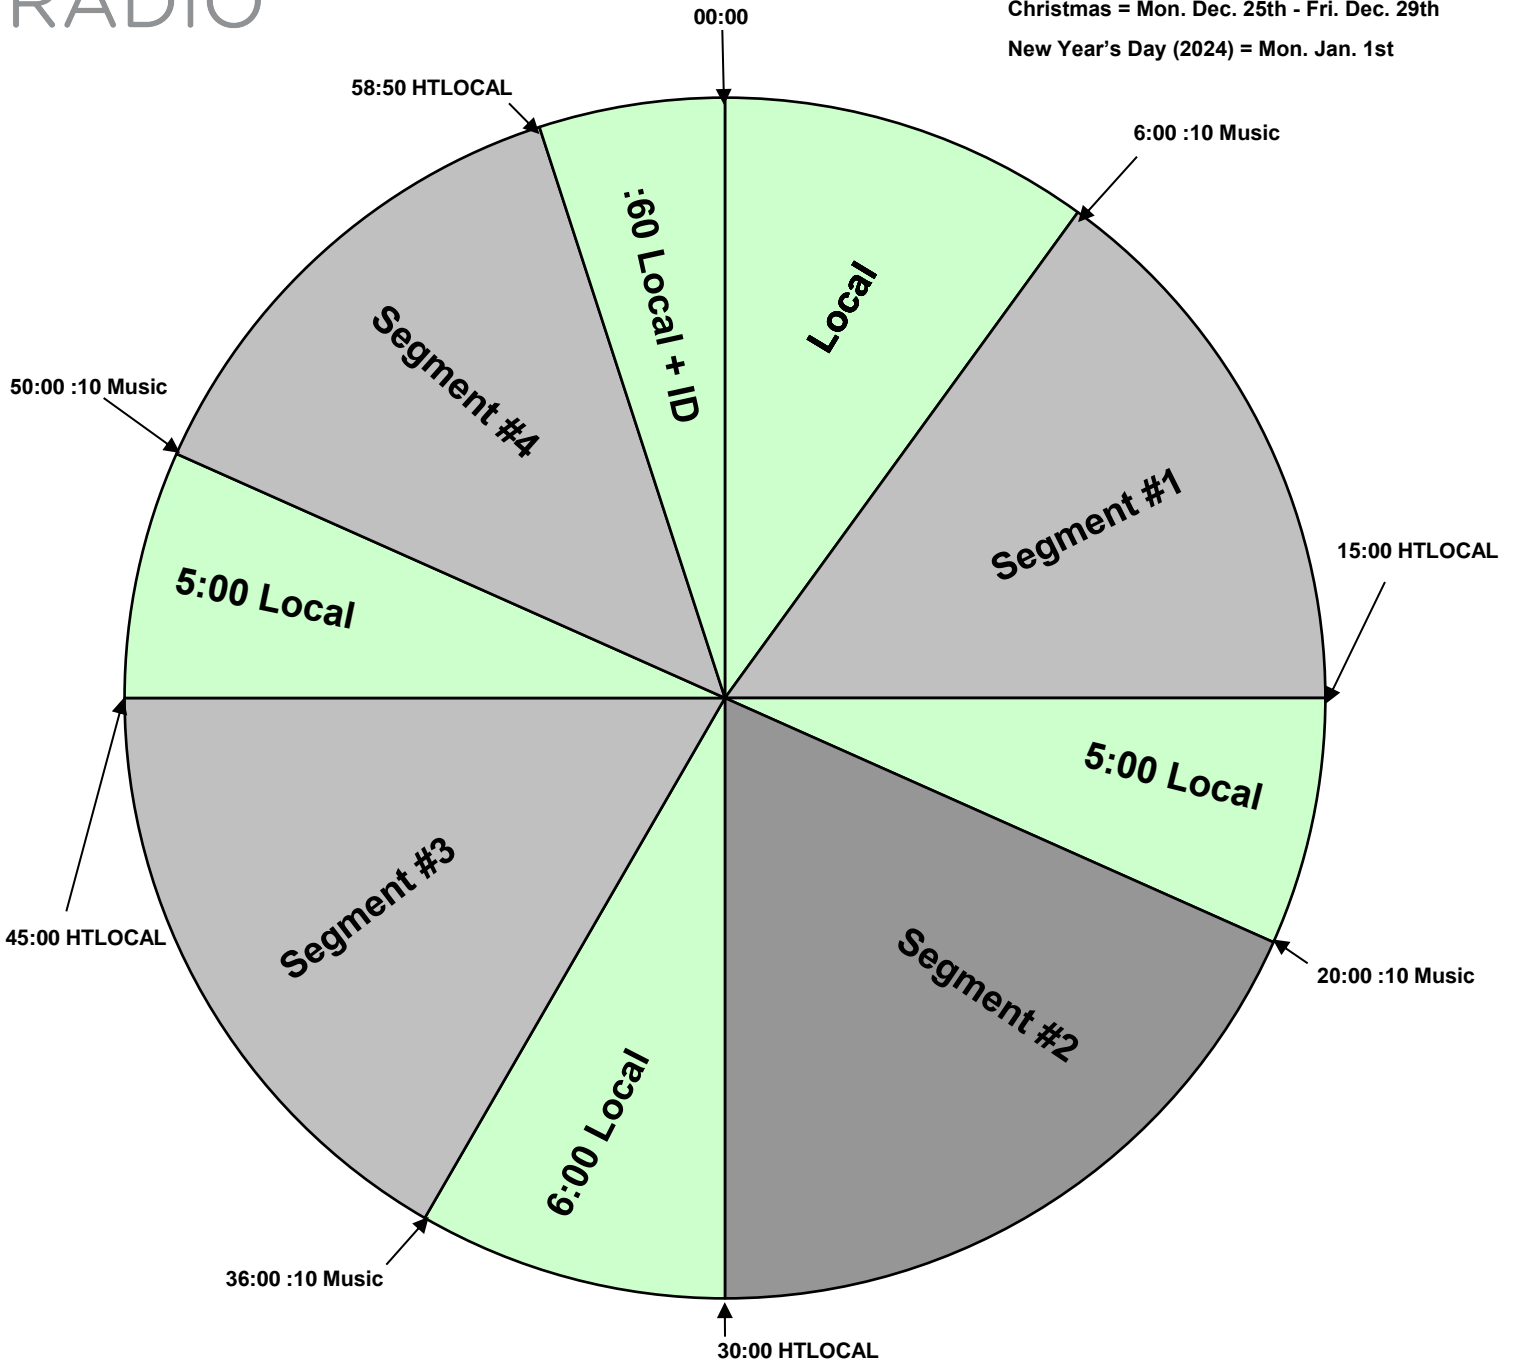

iHeart
RADIO

iHeart Holiday Talk

Premiere XDS PRO4-P Satellite
Live feed 5am-9am ET/2am-6am PT

Local break relay: HTLOCAL
Hard breaks at 15:00, 30:00, 45:00, & 58:50

2023 Dates

- Memorial Day = Mon. May 29th
- Juneteenth = Mon. June 19th
- Independence Day = Mon. July 3rd & Tues. July 4th
- Labor Day = Mon. Sept. 4th
- Thanksgiving = Mon. Nov. 20th - Fri. Nov. 24th
- Christmas = Mon. Dec. 25th - Fri. Dec. 29th
- New Year's Day (2024) = Mon. Jan. 1st