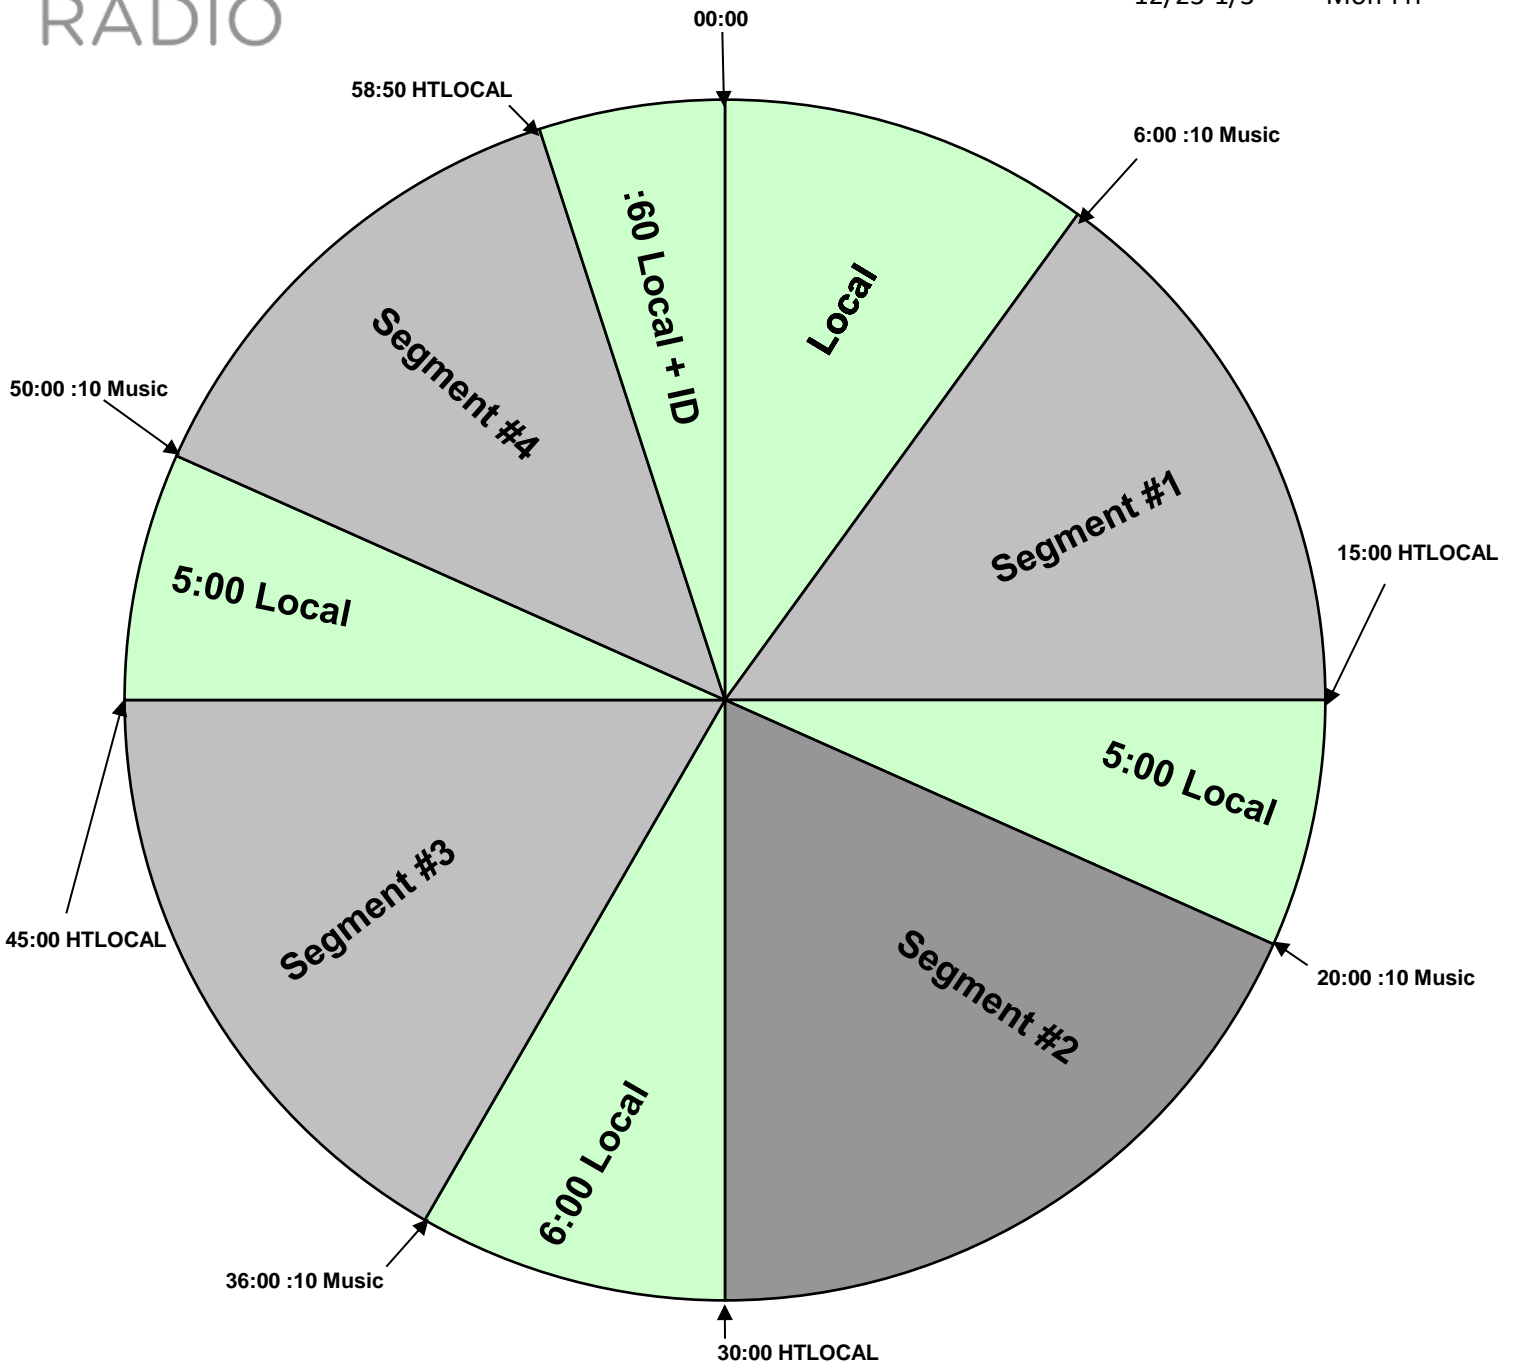

iHeart Holiday Talk
Premiere XDS PRO4-P Satellite
Live feed 5am-9am ET/2am-6am PT

Local break relay: HTLOCAL
Hard breaks at 15:00, 30:00, 45:00, & 58:50

2024 Dates	
1-15	Monday
2/19	Monday
5/27	Monday
7/4-7/5	Thurs-Fri
9/2	Monday
11/23-11/29	Mon-Fri
12/23-1/3	Mon-Fri