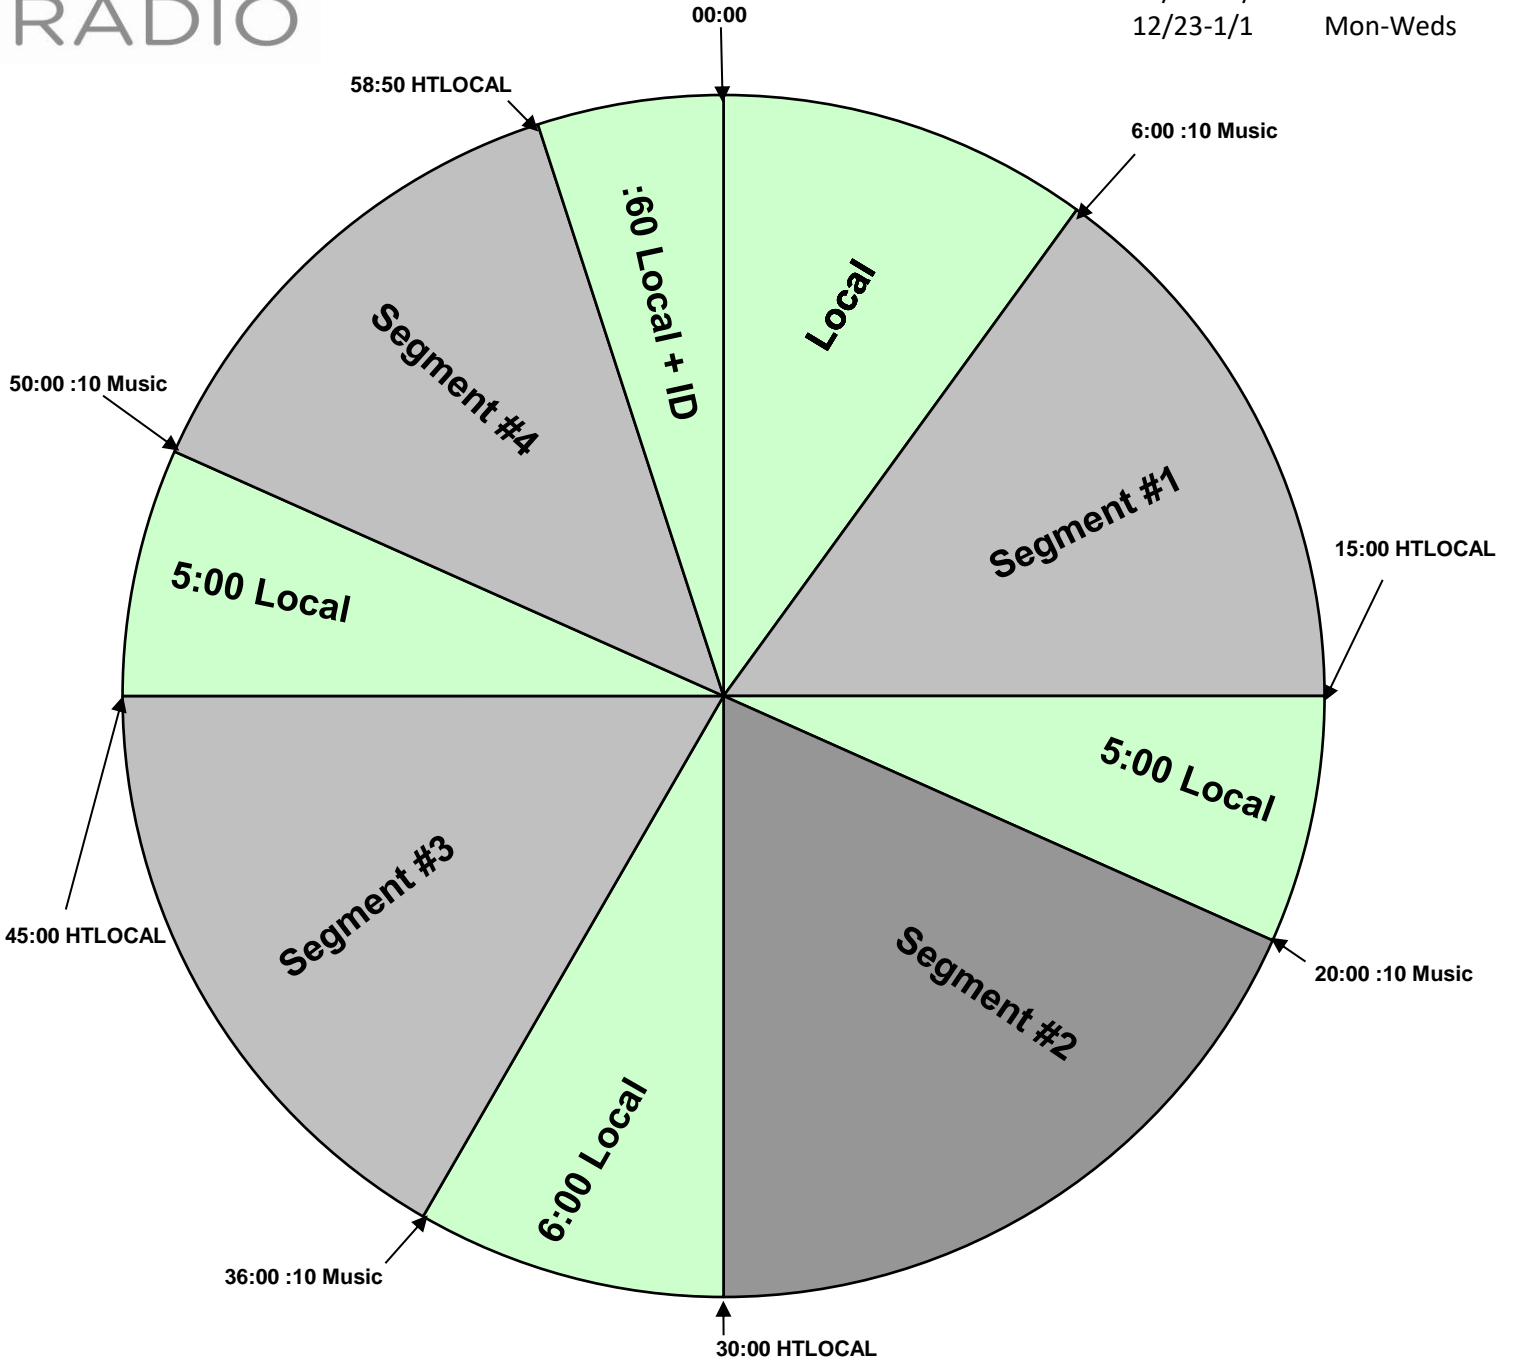

iHeart Holiday Talk
Premiere XDS PRO4-P Satellite
Live feed 5am-9am ET/2am-6am PT

Local break relay: HTLOCAL
Hard breaks at 15:00, 30:00, 45:00, & 58:50

2024 Dates	
1-15	Monday
2/19	Monday
5/27	Monday
6/19	Wednesday
7/4-7/5	Thurs-Fri
9/2	Monday
11/23-11/29	Mon-Fri
12/23-1/1	Mon-Weds