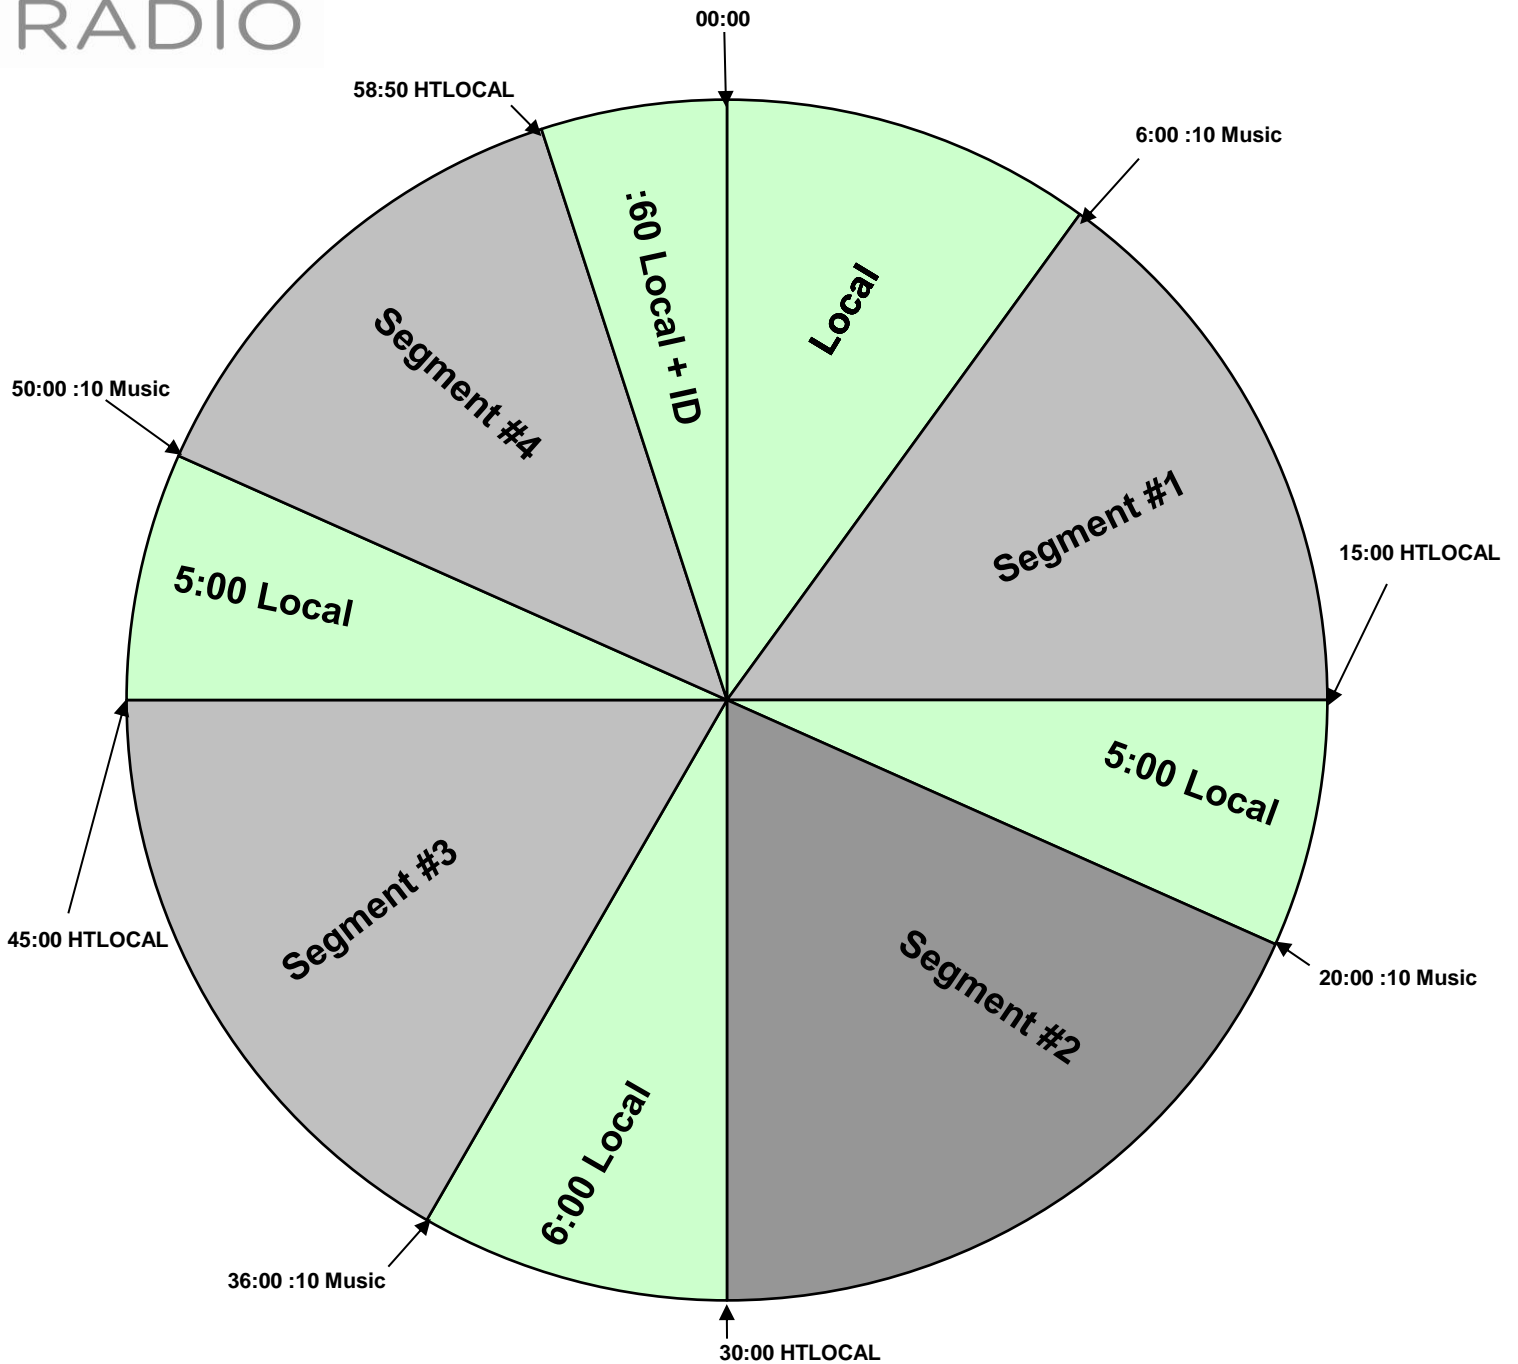

iHeart Holiday Talk
Premiere XDS PRO4-P Satellite
Live feed 5am-9am ET/2am-6am PT

Local break relay: HTLOCAL
Hard breaks at 15:00, 30:00, 45:00, & 58:50

2025 Dates	
2/17	Monday
5/26	Monday
7/4	Friday
9/1	Monday
11/24-11/28	Mon-Fri
12/22-1/2	Mon-Fri