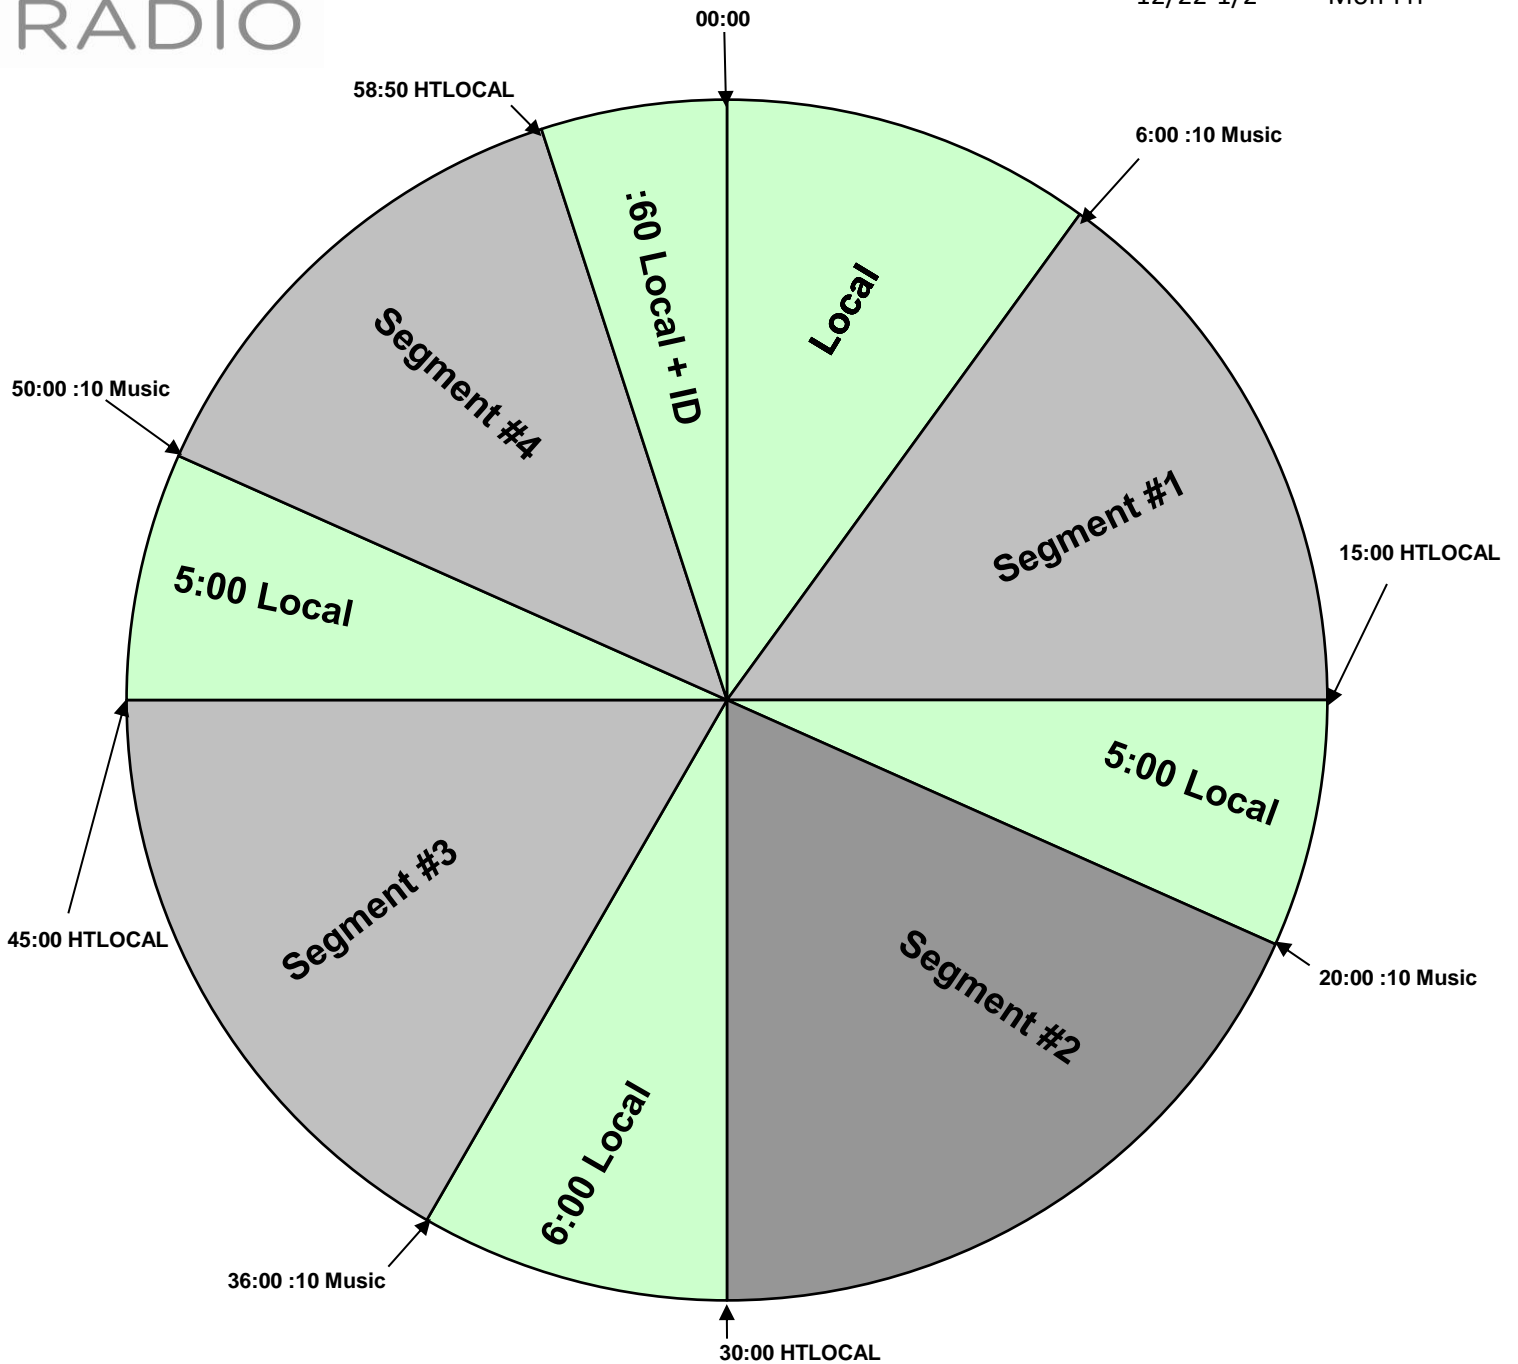

iHeart Holiday Talk
Premiere XDS PRO4-P Satellite
Live feed 5am-9am ET/2am-6am PT

Local break relay: HTLOCAL
Hard breaks at 15:00, 30:00, 45:00, & 58:50

2025 Dates	
1-20	Monday
2/17	Monday
5/26	Monday
7/4	Friday
9/1	Monday
11/24-11/28	Mon-Fri
12/22-1/2	Mon-Fri