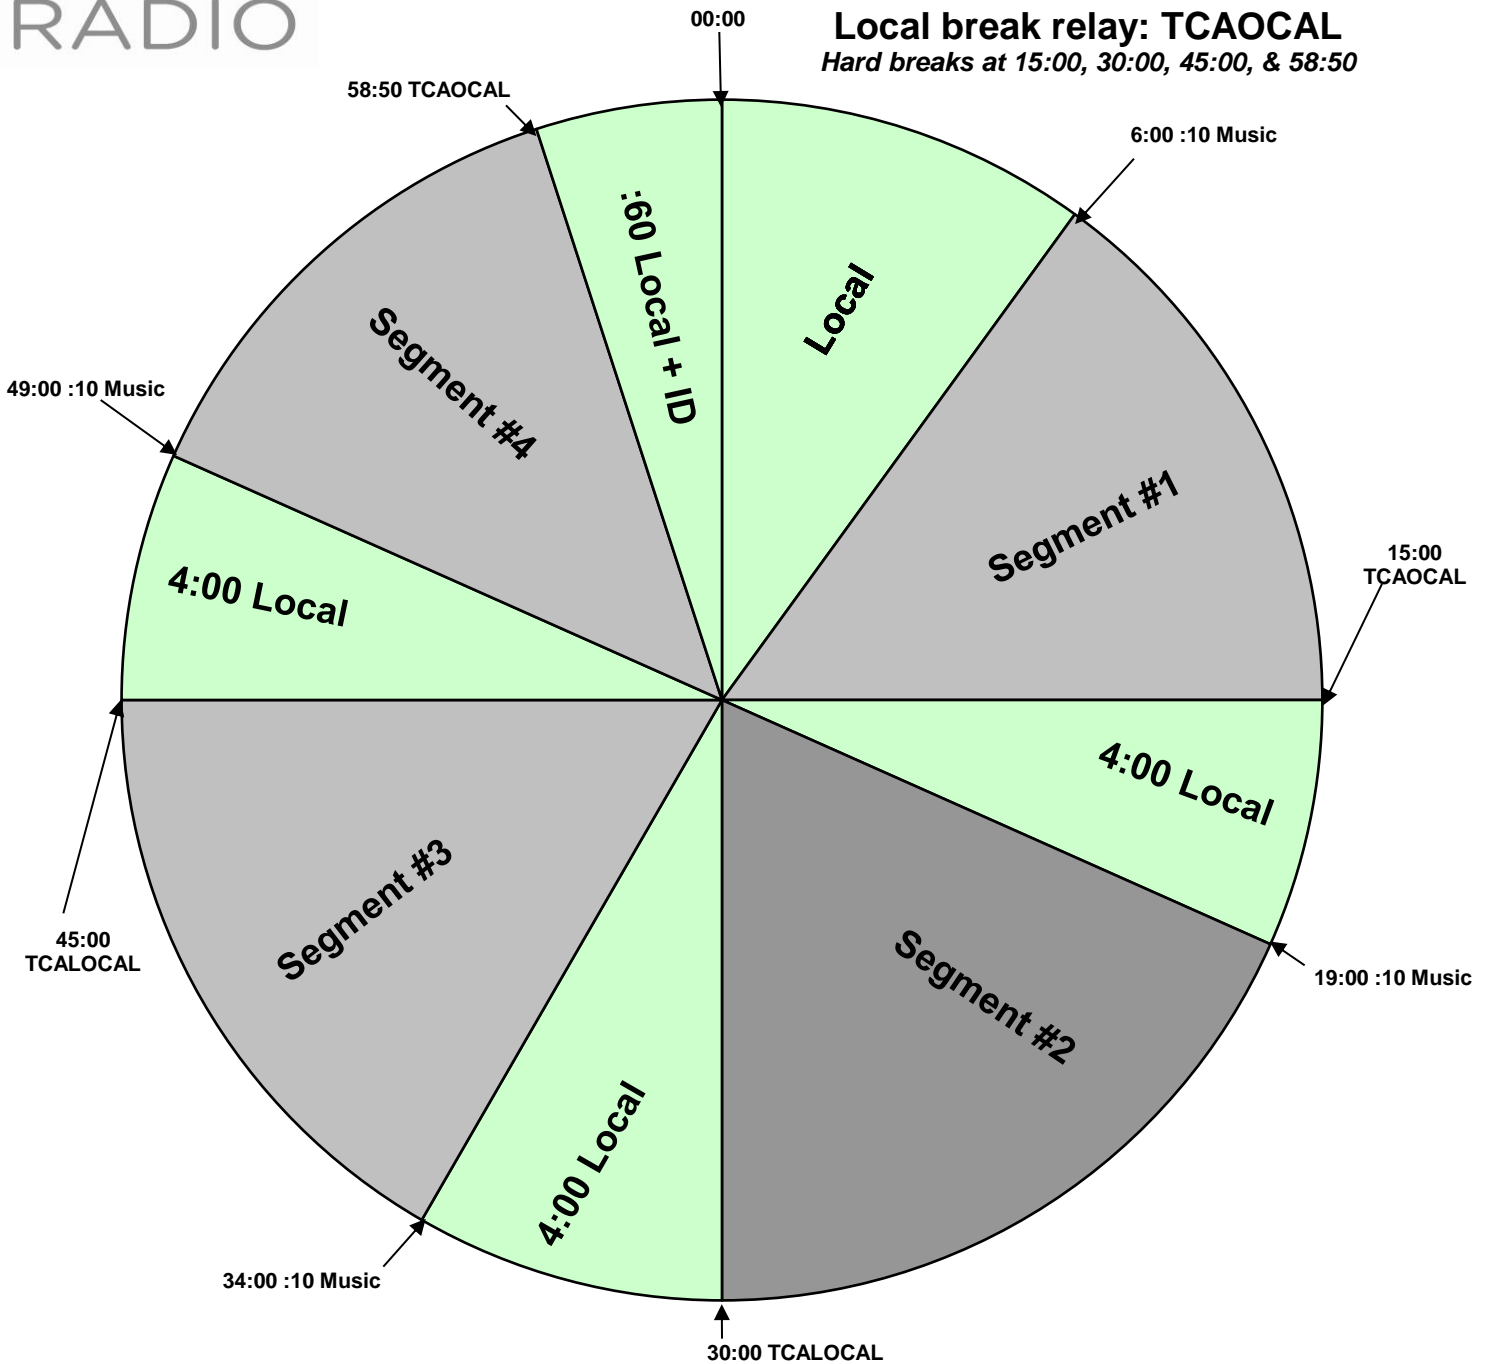

iHeart Instant Special
Premiere XDS PRO4-P Satellite
USED ON AN AS-NEEDED BASIS FOR
BREAKING NEWS
AND INSTANT SPECIAL COVERAGE

**Broadcast on NBC NEWS/EVENT
RIGHT channel only**

Local break relay: TCAOCAL
Hard breaks at 15:00, 30:00, 45:00, & 58:50